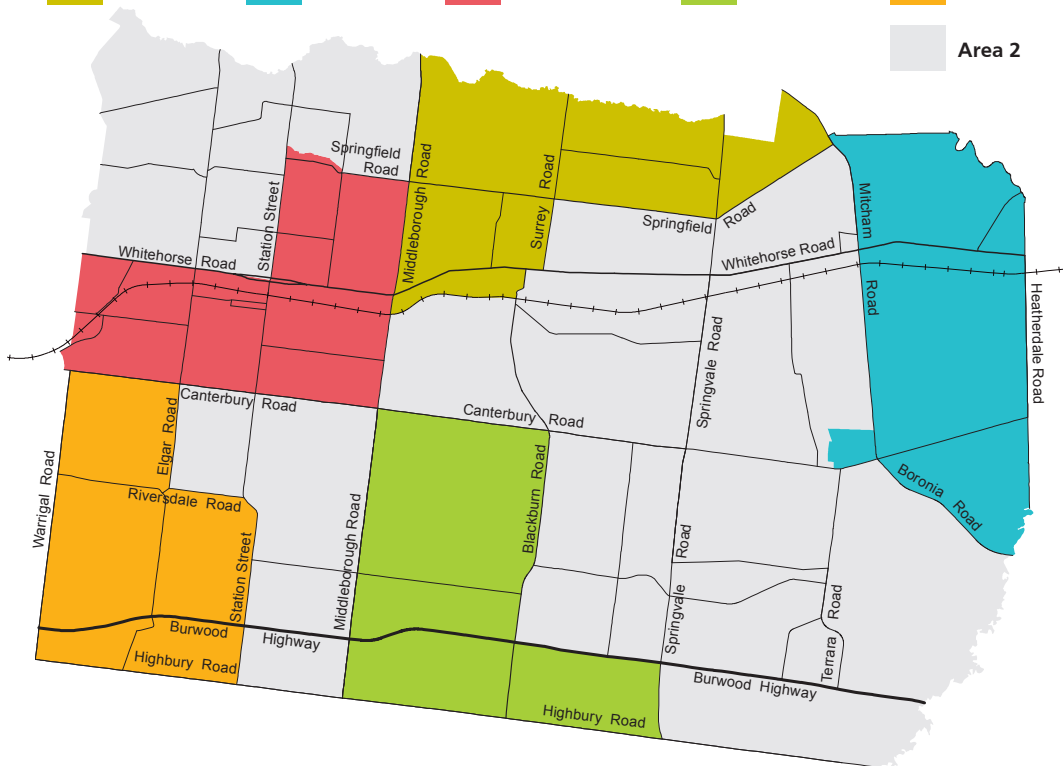

November 2024

Sun	Mon	Tue	Wed	Thu	Fri	Sat
					1	2
3	4	5	6	7	8	9
10	11	12	13	14	15	16
17	18	19	20	21	22	23
24	25	26	27	28	29	30

December 2024

Sun	Mon	Tue	Wed	Thu	Fri	Sat
1	2	3	4	5	6	7
8	9	10	11	12	13	14
15	16	17	18	19	20	21
22	23	24	25	26	27	28
29	30	31				

Use the map below to find your bin collection day.

Alternatively, visit www.whitehorse.vic.gov.au/bin-collection-day

Monday
 Tuesday
 Wednesday
 Thursday
 Friday

Area 2

Put these items in your Recycle bin: