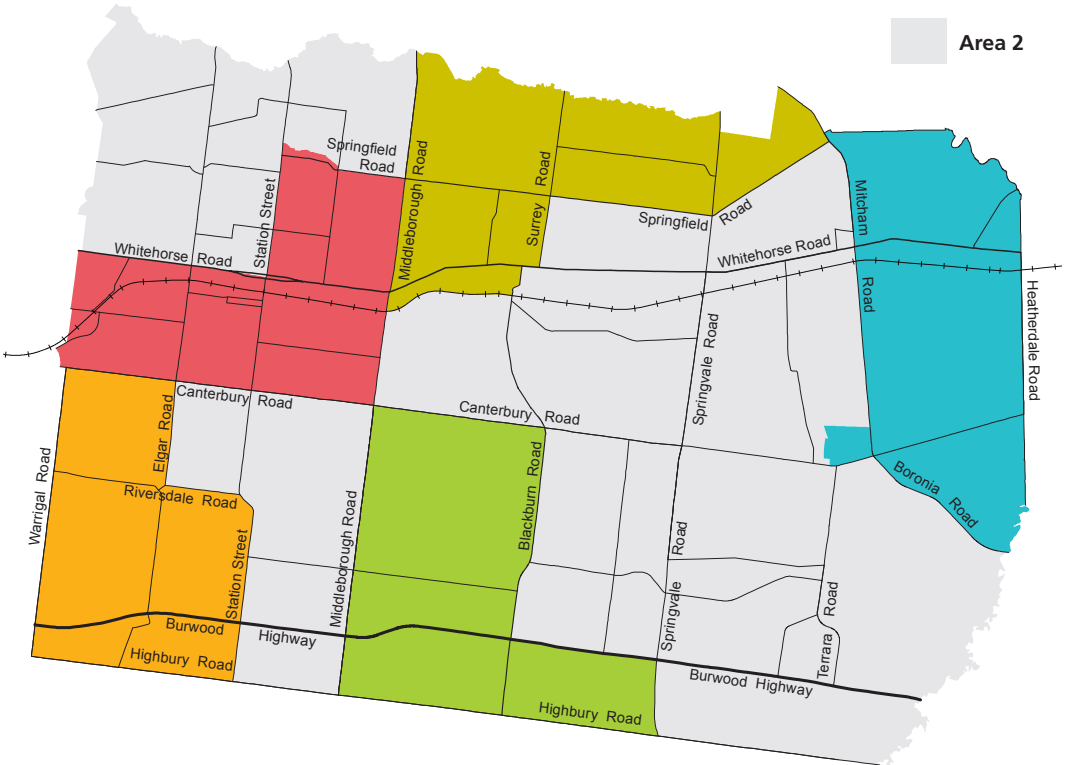

November 2023

Sun	Mon	Tue	Wed	Thu	Fri	Sat
			1	2	3	4
5	6	7	8	9	10	11
12	13	14	15	16	17	18
19	20	21	22	23	24	25
26	27	28	29	30		

December 2023

Sun	Mon	Tue	Wed	Thu	Fri	Sat
					1	2
3	4	5	6	7	8	9
10	11	12	13	14	15	16
17	18	19	20	21	22	23
24	25	26	27	28	29	30
31						

Use the map below to find your bin collection day.

Alternatively, visit www.whitehorse.vic.gov.au/bin-collection-day

 Monday	 Tuesday	 Wednesday	 Thursday	 Friday
---	---	---	--	--

 Area 2

Put these items in your Recycle bin: