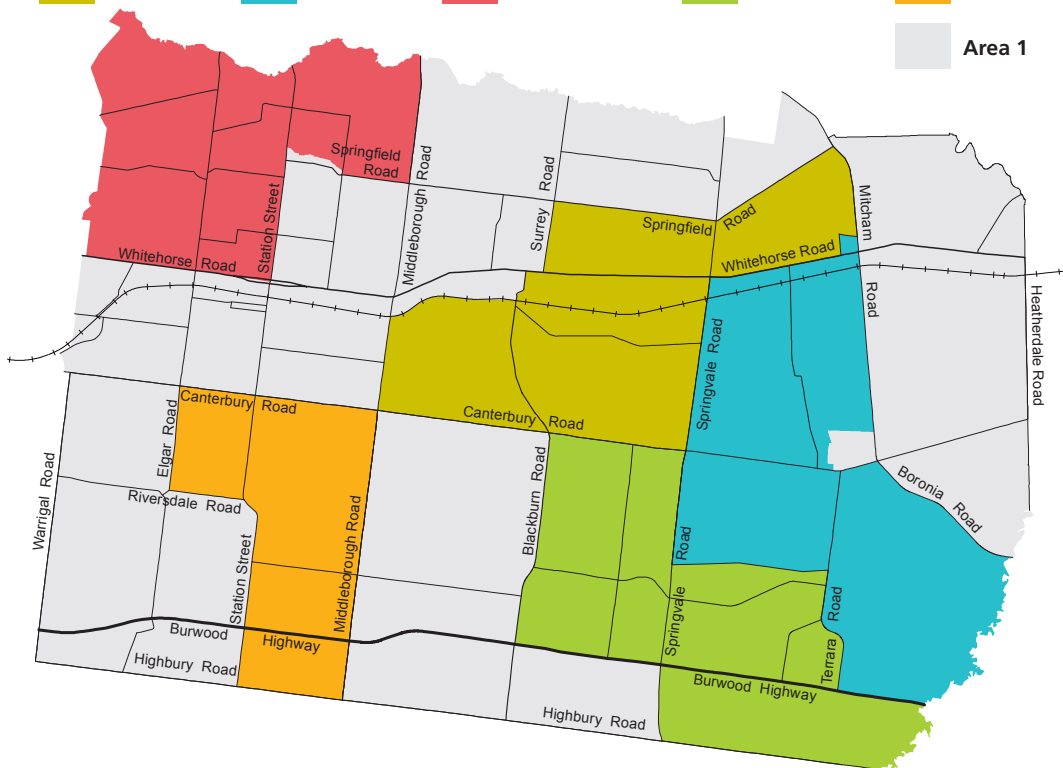

November 2023

Sun	Mon	Tue	Wed	Thu	Fri	Sat
			1	2	3	4
5	6	7	8	9	10	11
12	13	14	15	16	17	18
19	20	21	22	23	24	25
26	27	28	29	30		

December 2023

Sun	Mon	Tue	Wed	Thu	Fri	Sat
						1
2	3	4	5	6	7	8
9	10	11	12	13	14	15
16	17	18	19	20	21	22
23	24	25	26	27	28	29
30	31					

Use the map below to find your bin collection day.

Alternatively, visit www.whitehorse.vic.gov.au/bin-collection-day

 Monday	 Tuesday	 Wednesday	 Thursday	 Friday
---	---	---	--	--

 Area 1

Put these items in your Recycle bin: