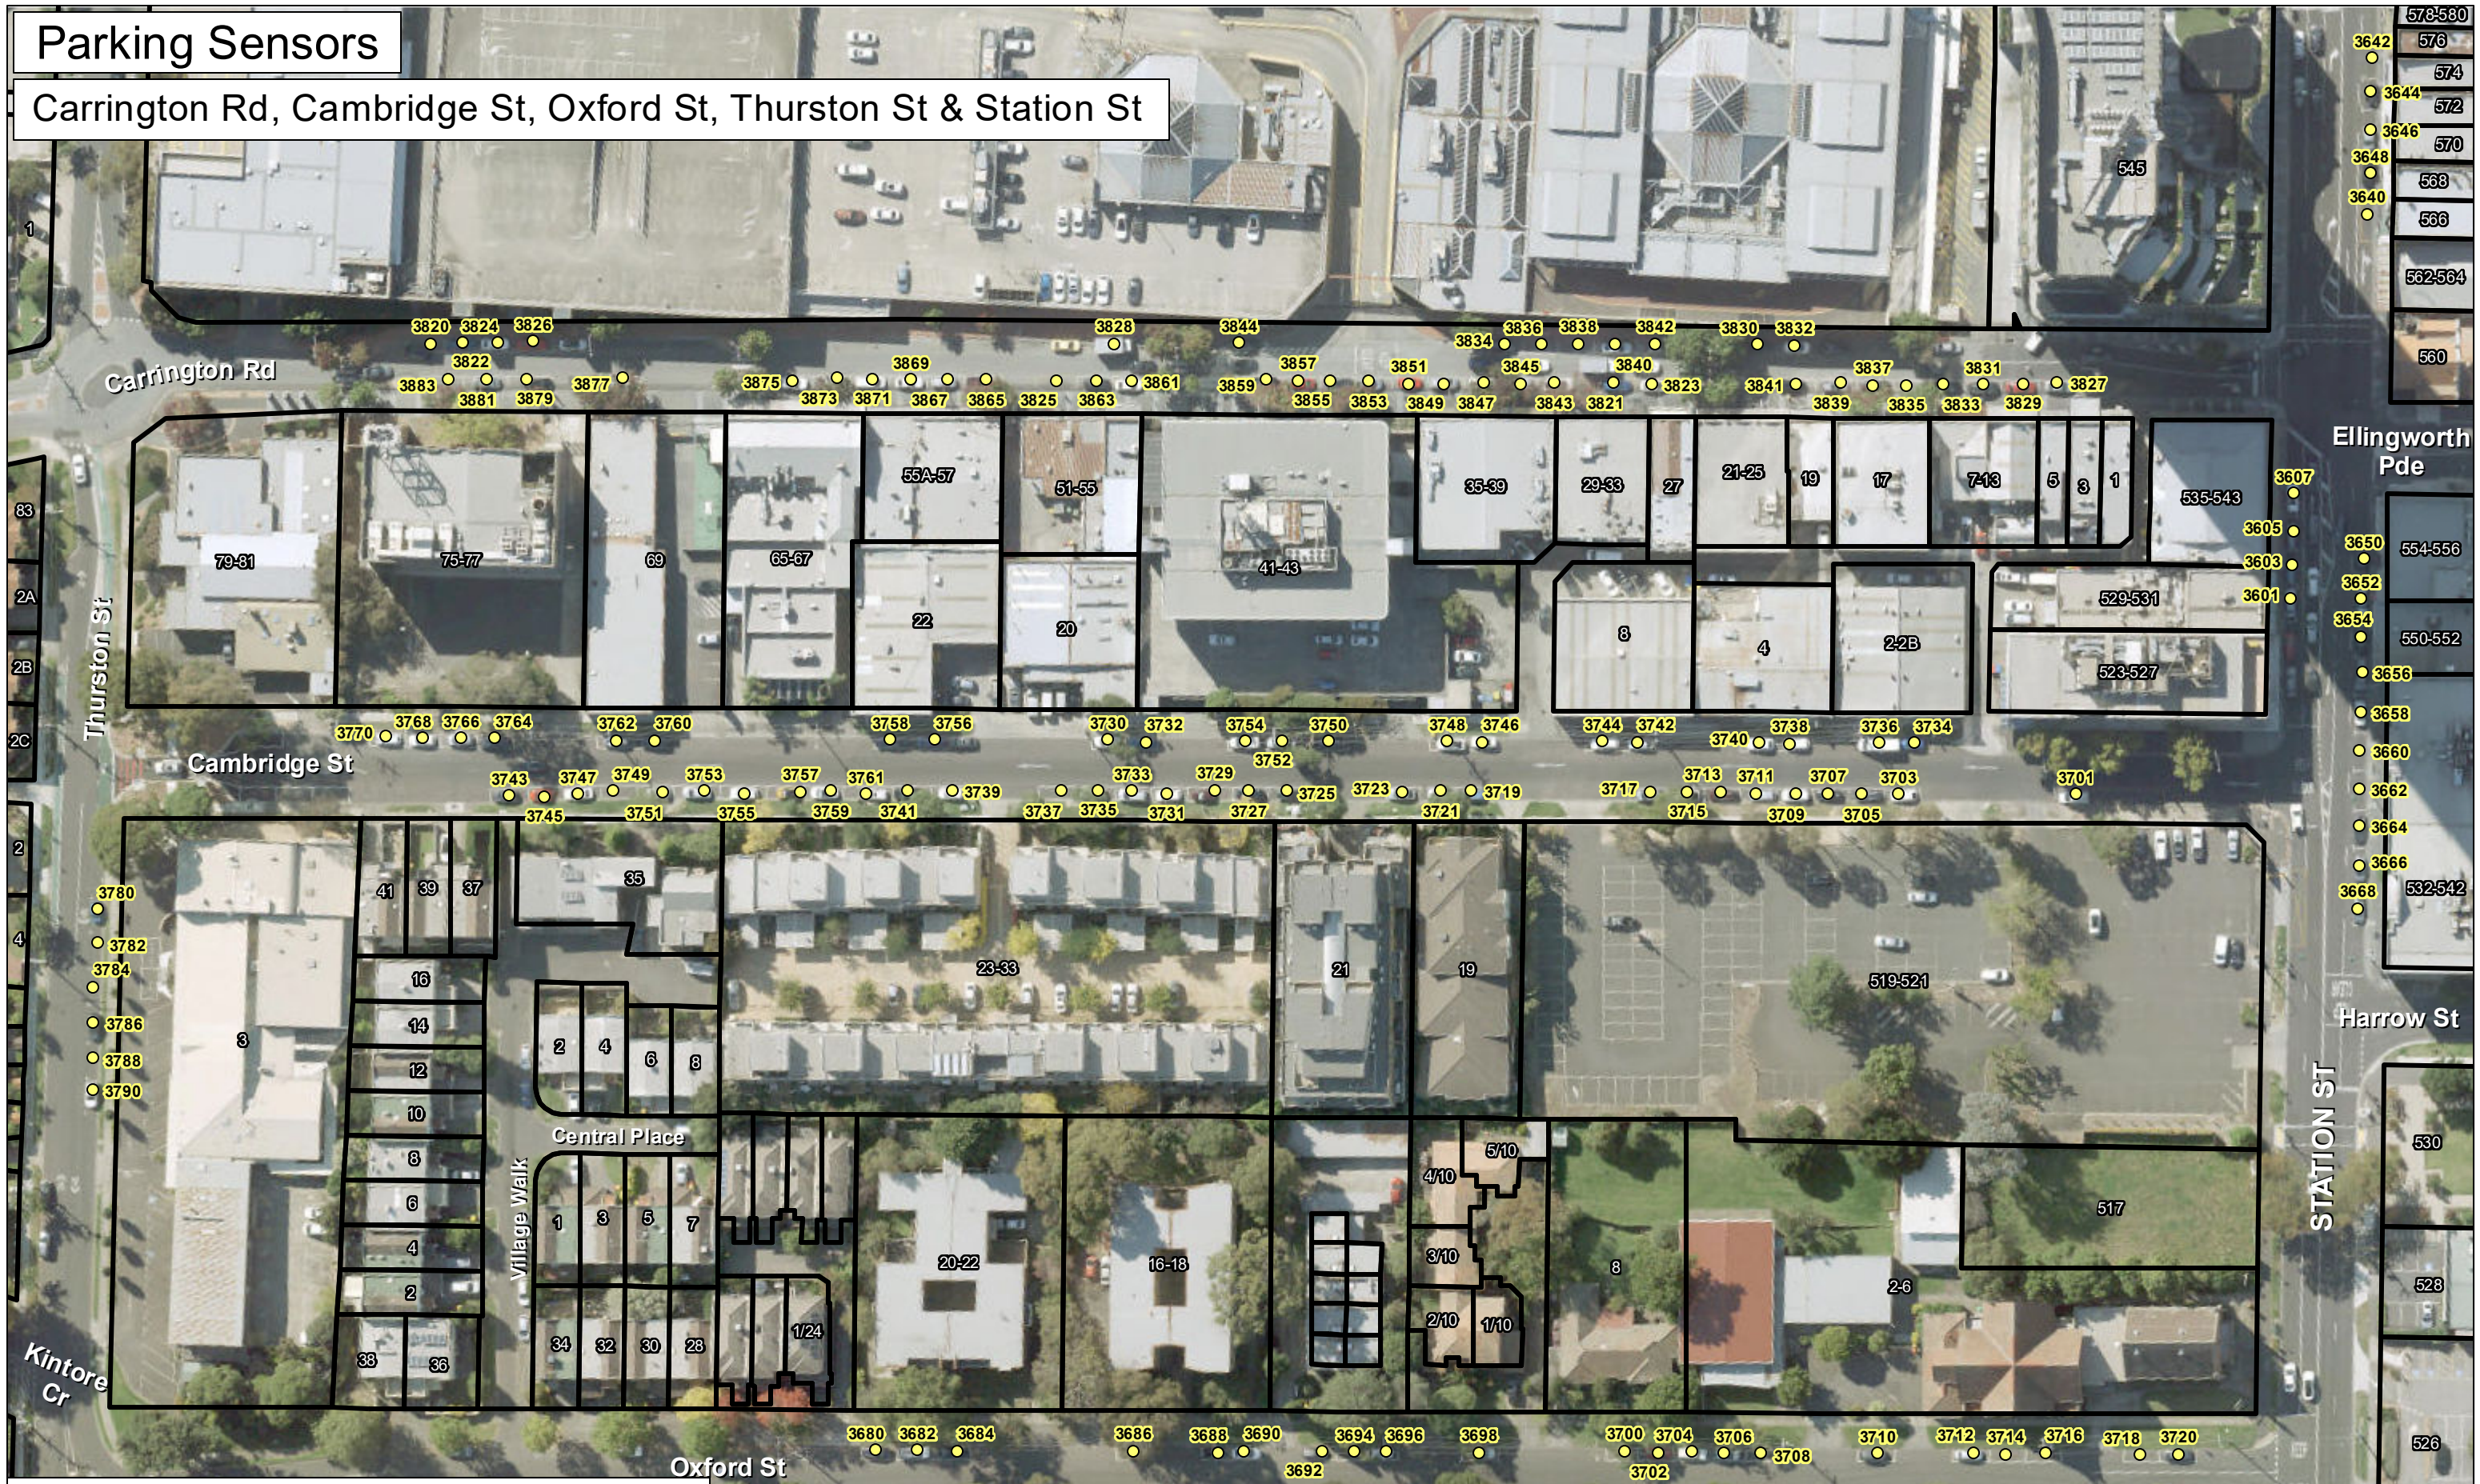

# Parking Sensors

Carrington Rd, Cambridge St, Oxford St, Thurston St & Station St

The City of Whitehorse does not represent or warrant that the information is accurate, complete or current. The City of Whitehorse shall not accept any responsibility to any party for any loss or damage which may arise from this information. This document must not be reproduced without prior permission from the City of Whitehorse

2021 Aerial Photography, © Aerometrex (2022)

Copyright (c) The State of Victoria, Department of Environment, Land, Water & Planning. Reproduced by permission of the Department of Environment, Land, Water & Planning and therefore is not an official copy. This material may be of assistance to you but the State of Victoria and its employees do not guarantee that the publication is without flaw of any kind or is wholly appropriate for your particular purposes and therefore disclaims all liability for any error, loss or consequences which may arise from your relying on any information contained in this material [or publication].