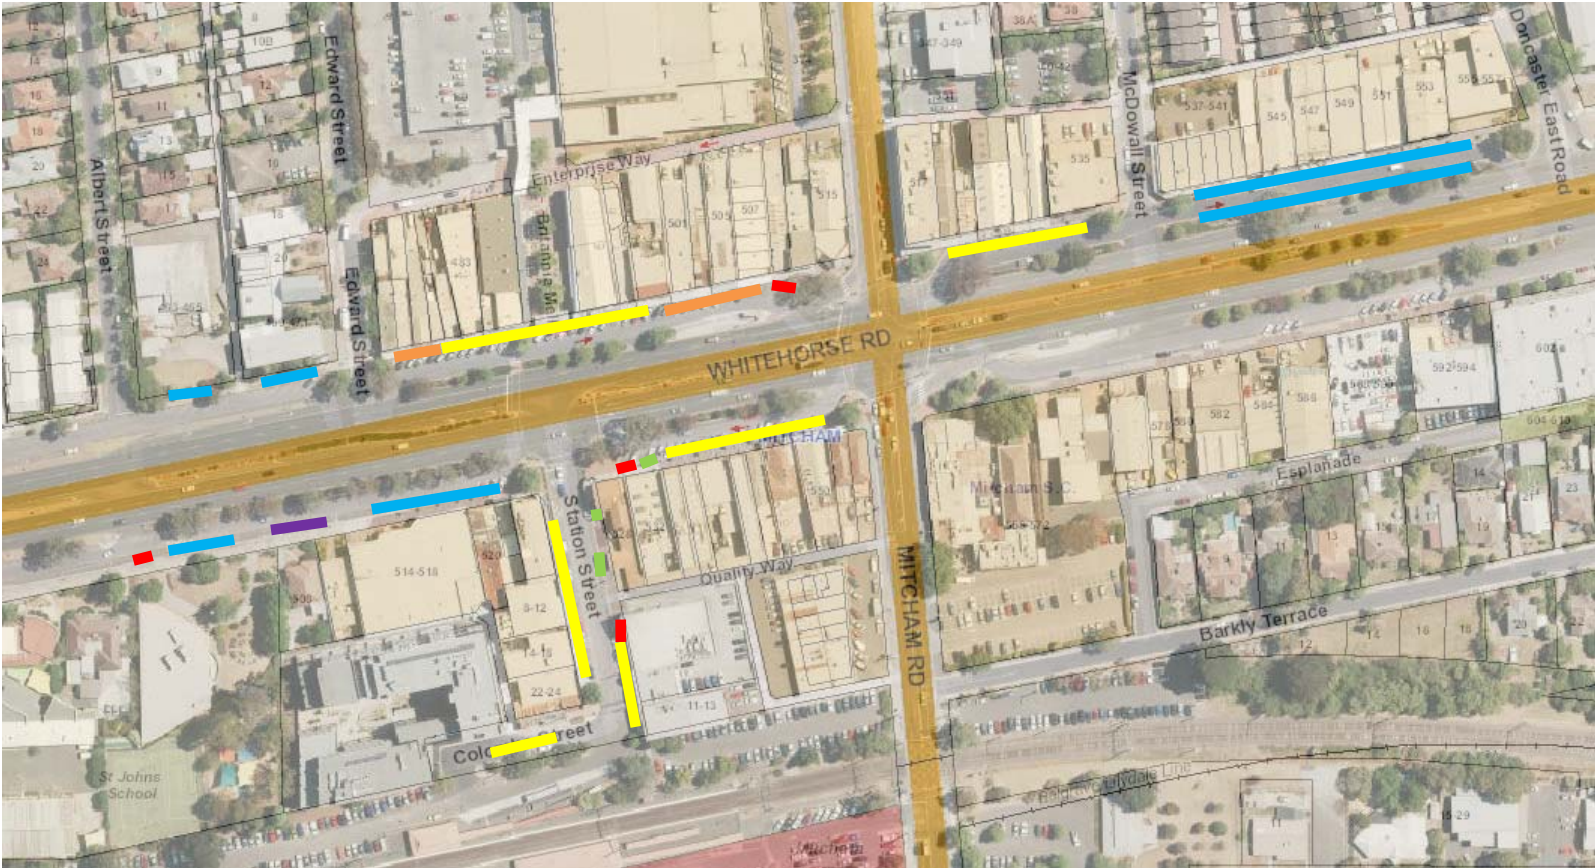

## Map Legend

Proposed Monitor Location	Parking Restrictions
—	5 minute parking
—	15 minute parking
—	30 minute parking
—	1 hour parking
—	2 hour parking
—	3 hour parking
•••••	4 hour parking
—	Disabled Parking