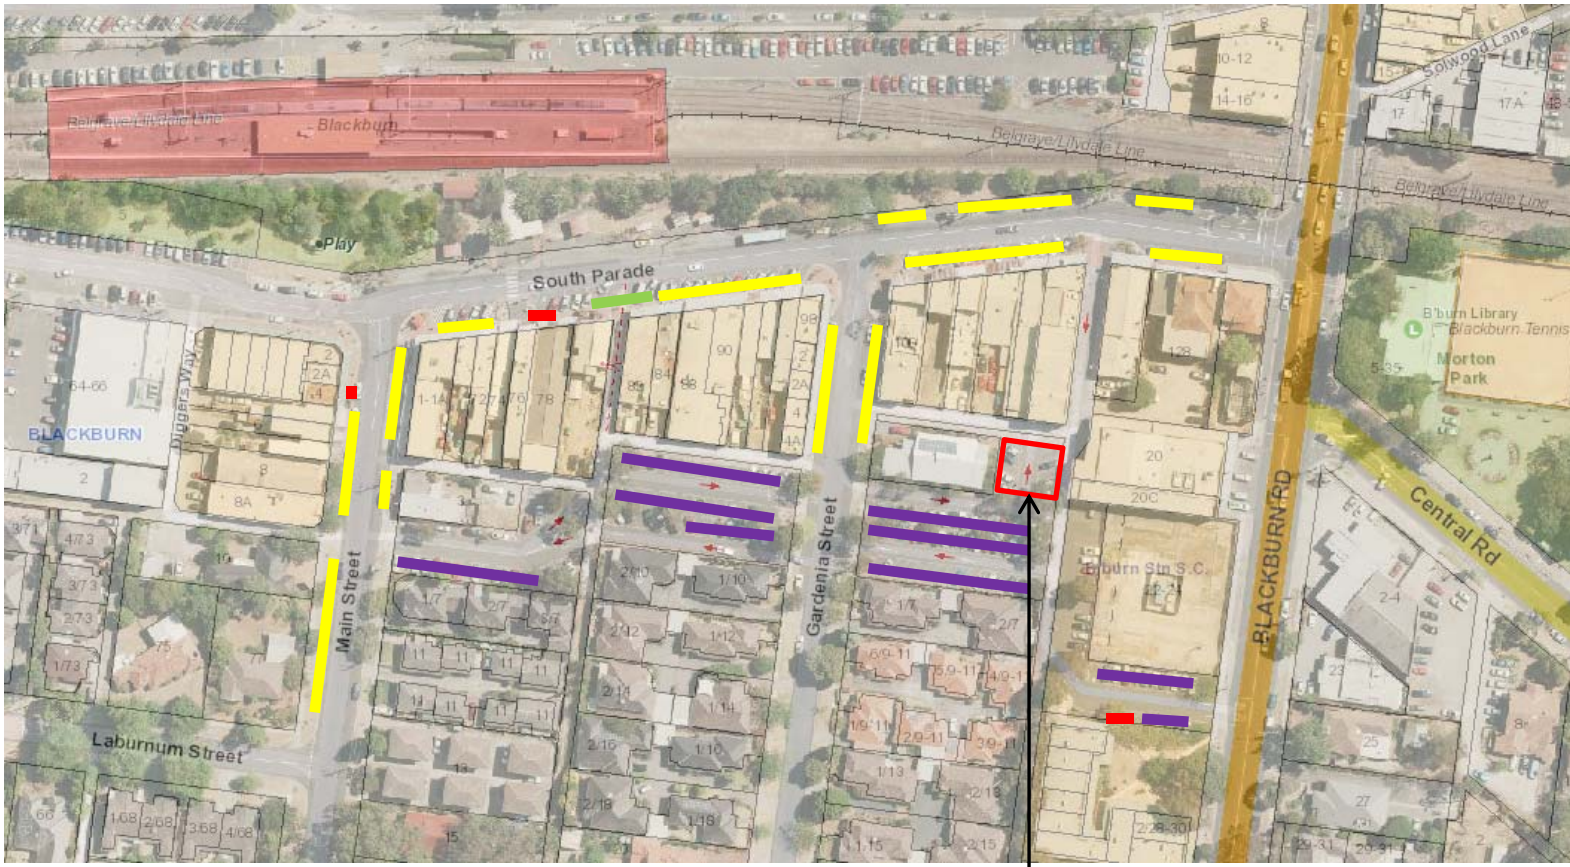

South of Blackburn Station

Map Legend

Proposed Monitor Location	Parking Restrictions
	5 minute parking
	15 minute parking
	30 minute parking
	1 hour parking
	2 hour parking
	3 hour parking
	4 hour parking
	Disabled Parking

Construction Zone