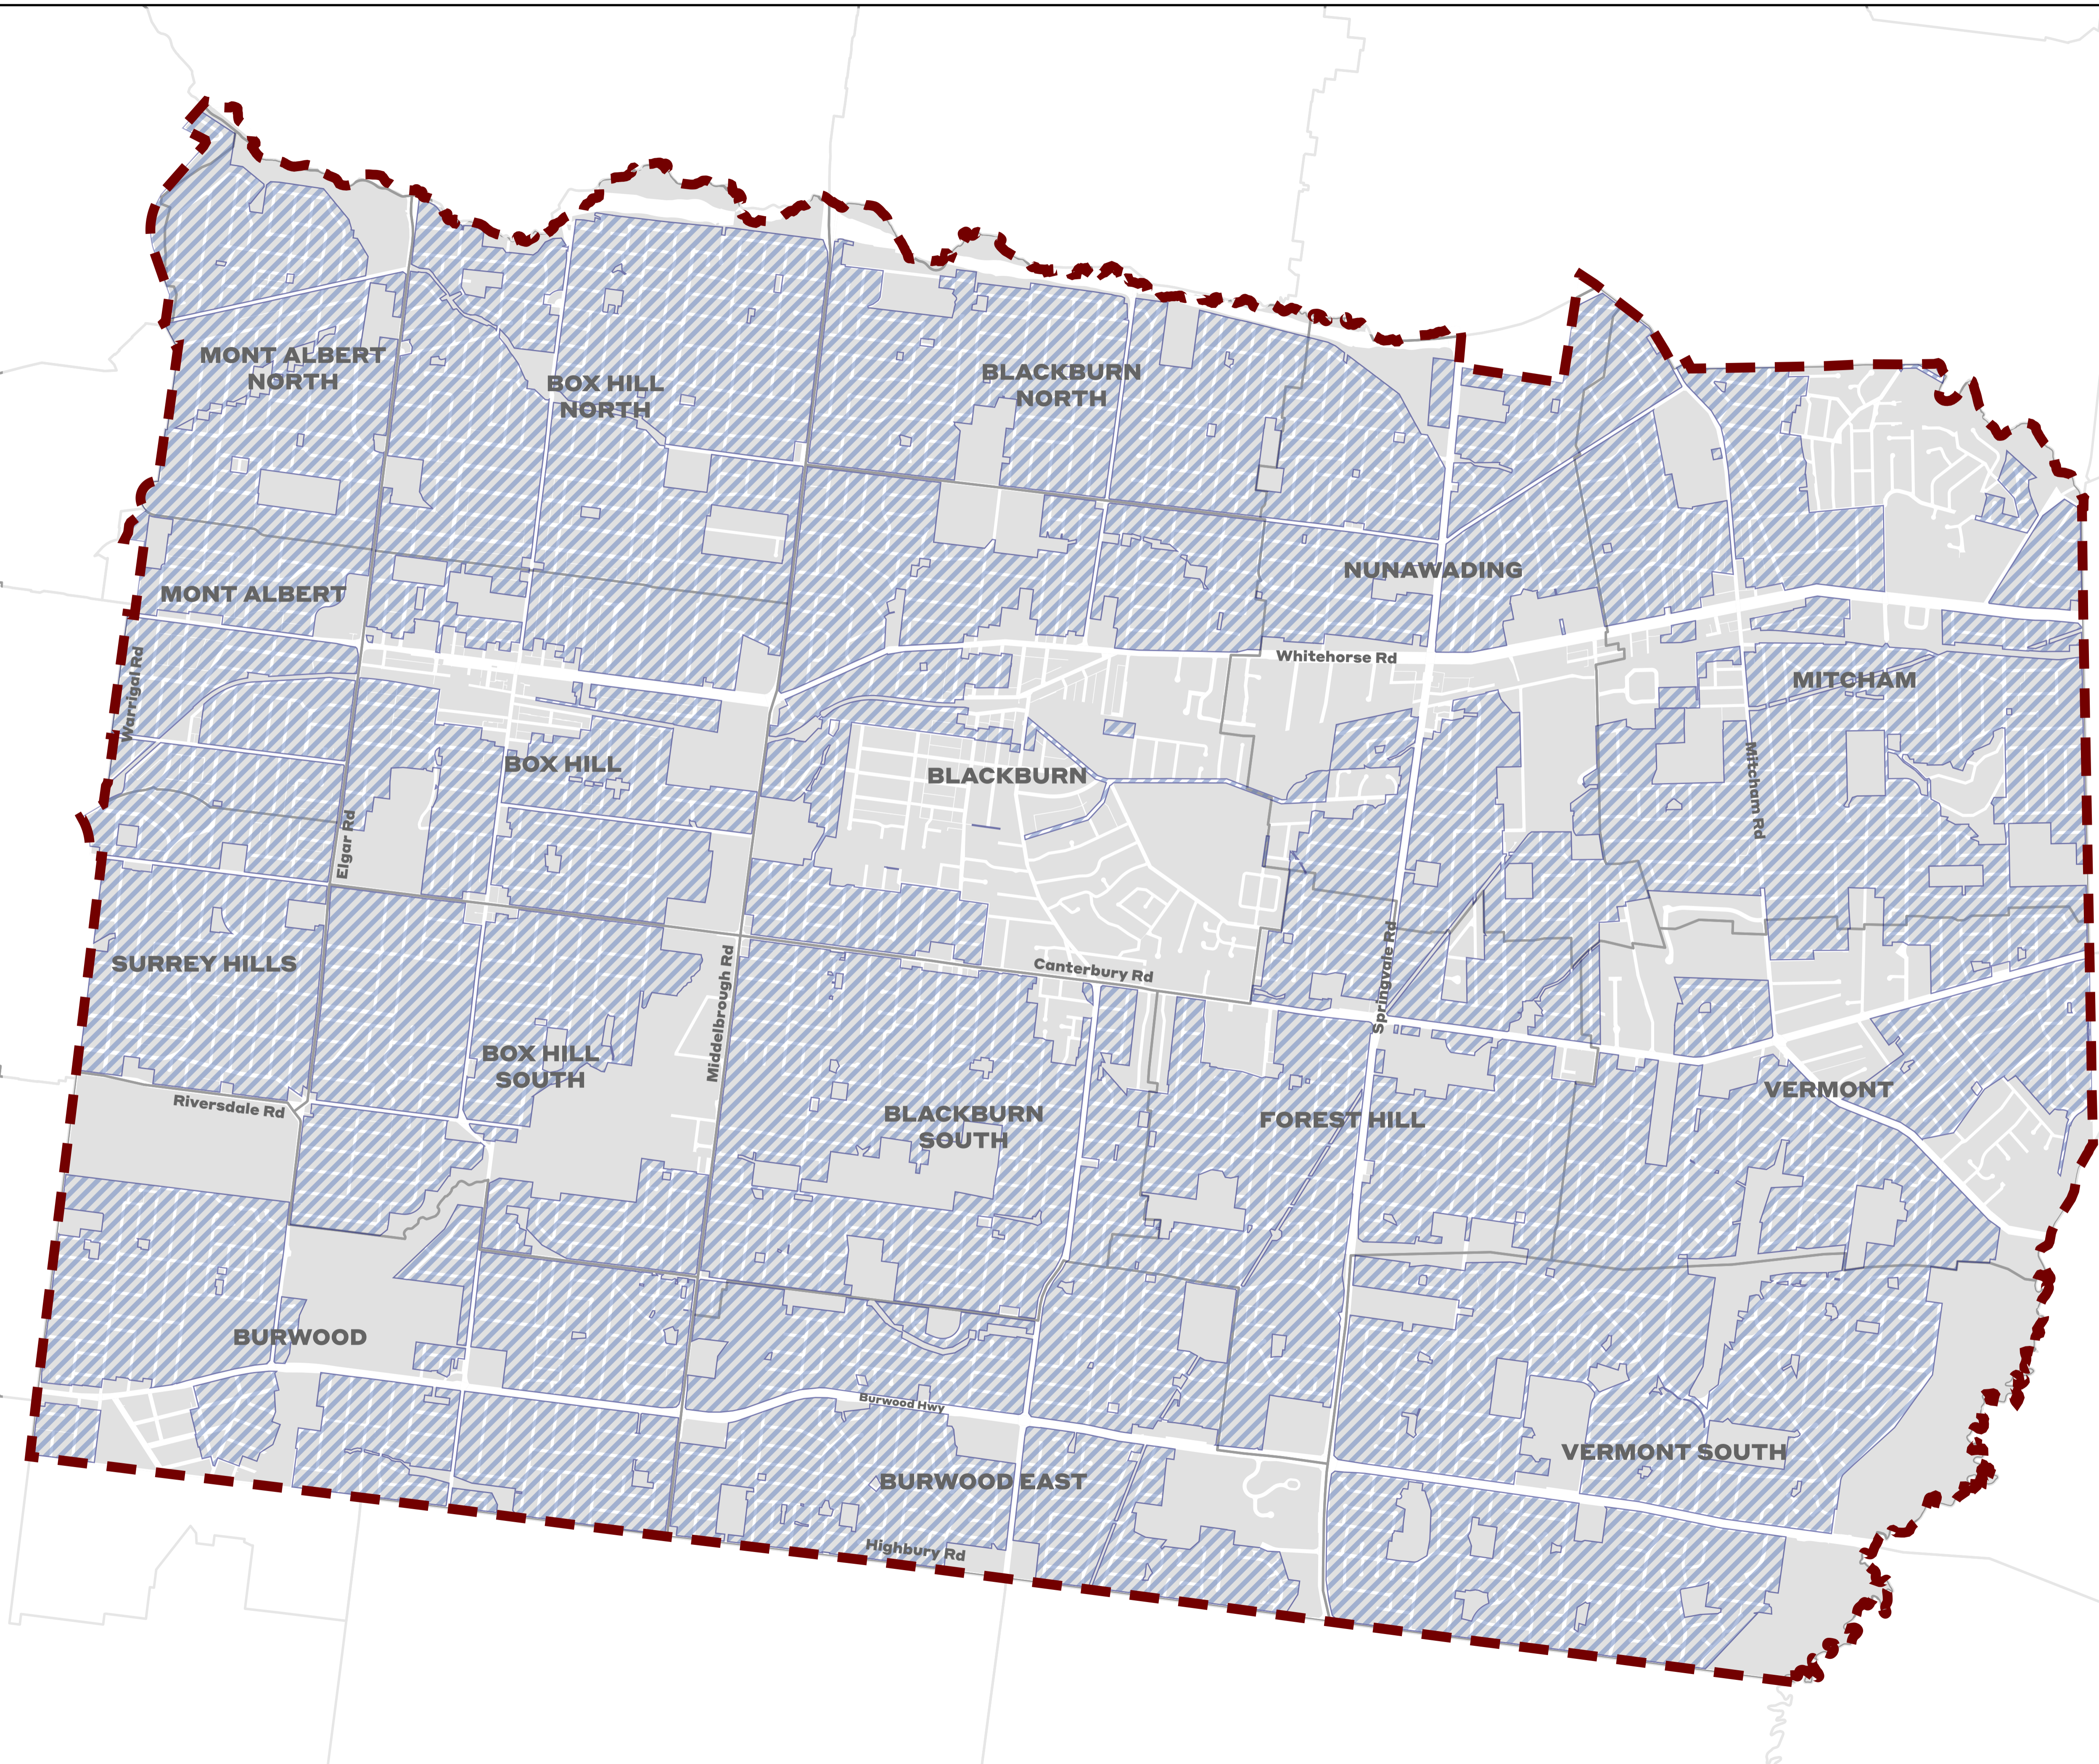

-  LGA boundary
-  Suburb boundary
-  Open spaces
-  SLO9

Scale 1:15,000 @ A1

DRAWING

Study Area Map

PROJECT

Whitehorse Permanent SLO Controls