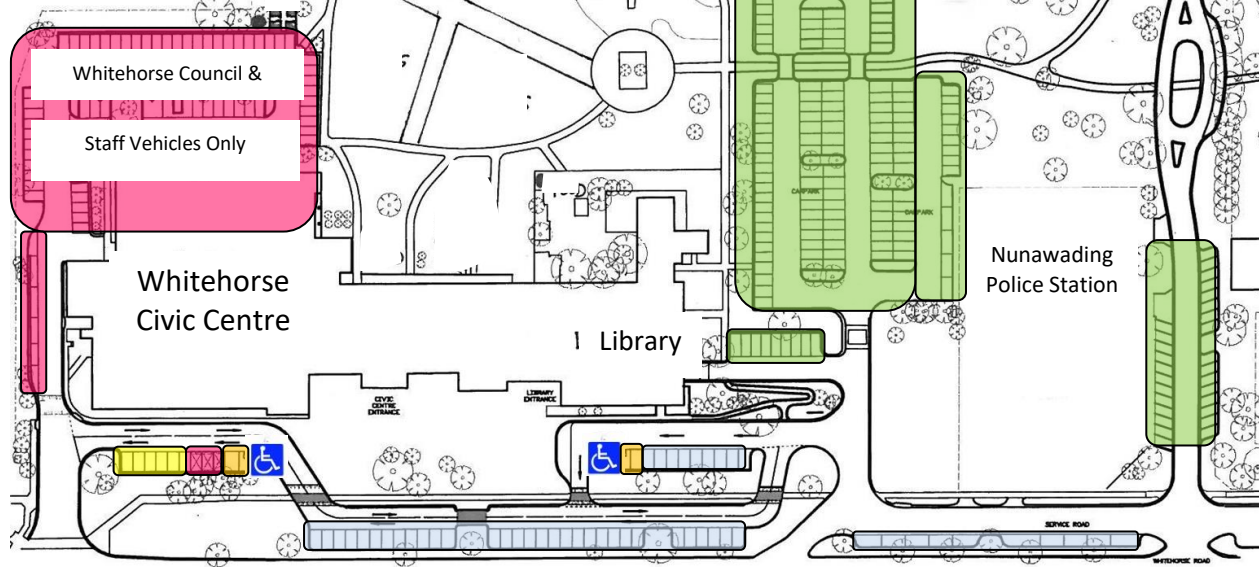

Parking restrictions at the Whitehorse Civic Centre and Library Precinct are strictly enforced. Please observe the parking restrictions when you visit the Council Offices.

- No parking
- Unrestricted Parking
- 2P
- 1P
- ♿ Disabled
- 15 min 15 min

Whitehorse Civic Centre Precinct Parking

379 – 397 Whitehorse Road Nunawading