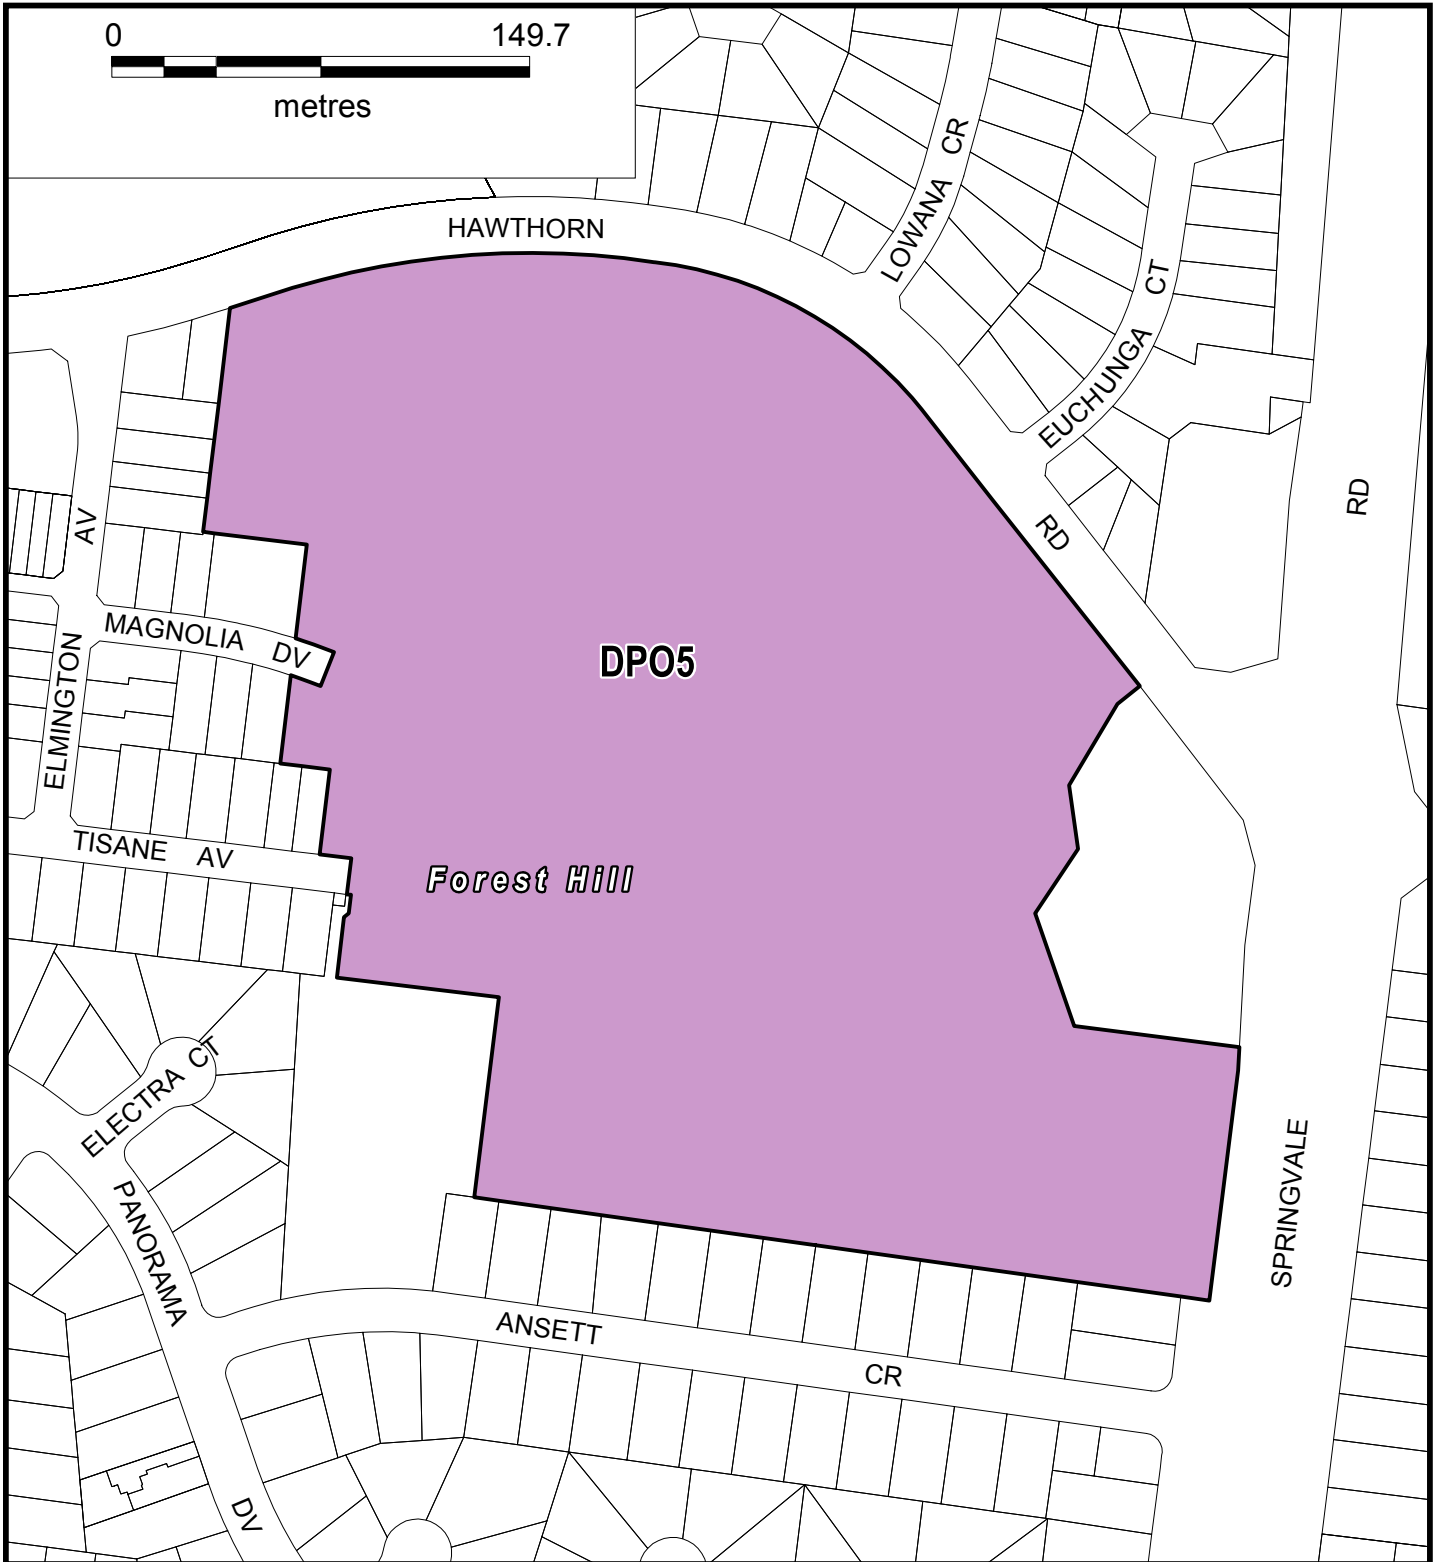

WHITEHORSE PLANNING SCHEME LOCAL PROVISION

Part of Planning Scheme Map 5

LEGEND

DPO5 DEVELOPMENT PLAN OVERLAY
- SCHEDULE 5

AMENDMENT C110

| Planning Mapping Services |
| Amendments Co-ordination Team |
| Planning & Building Systems |
| Planning, Building & Heritage |