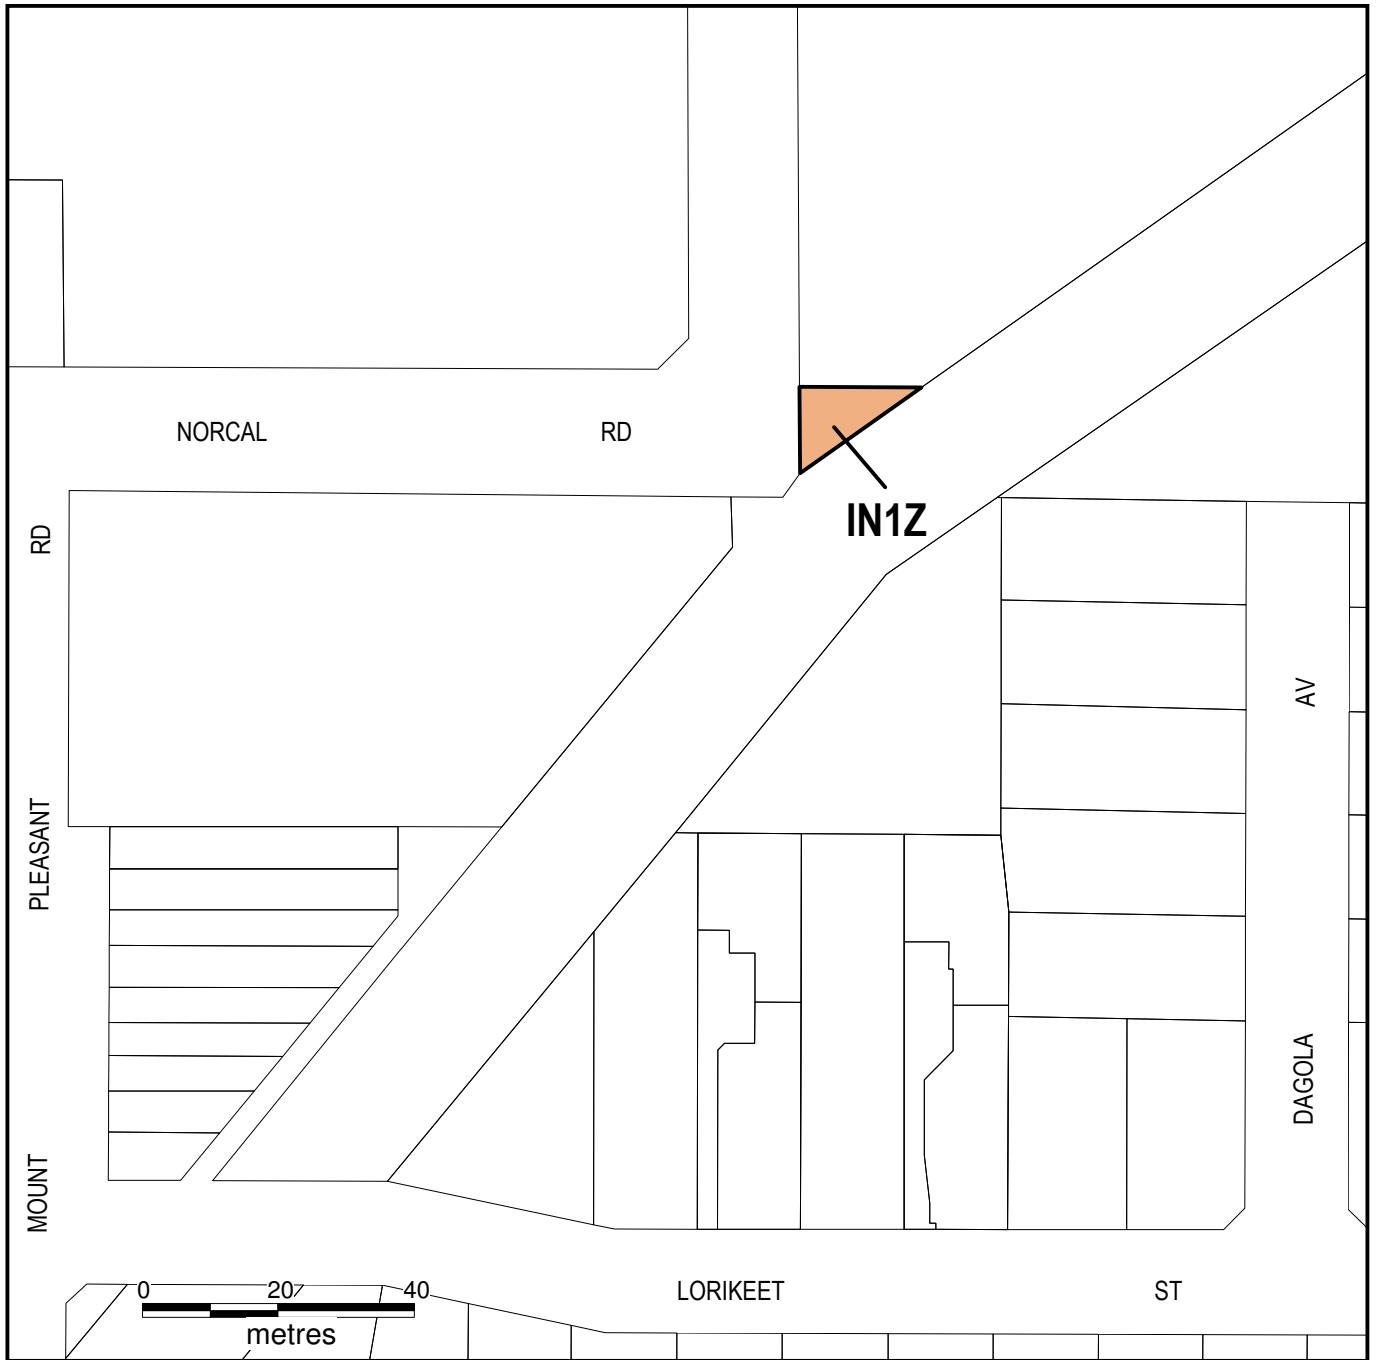

WHITEHORSE PLANNING SCHEME LOCAL PROVISION

Part of Planning Scheme Map 3

LEGEND

IN1Z INDUSTRIAL 1 ZONE

AMENDMENT C131