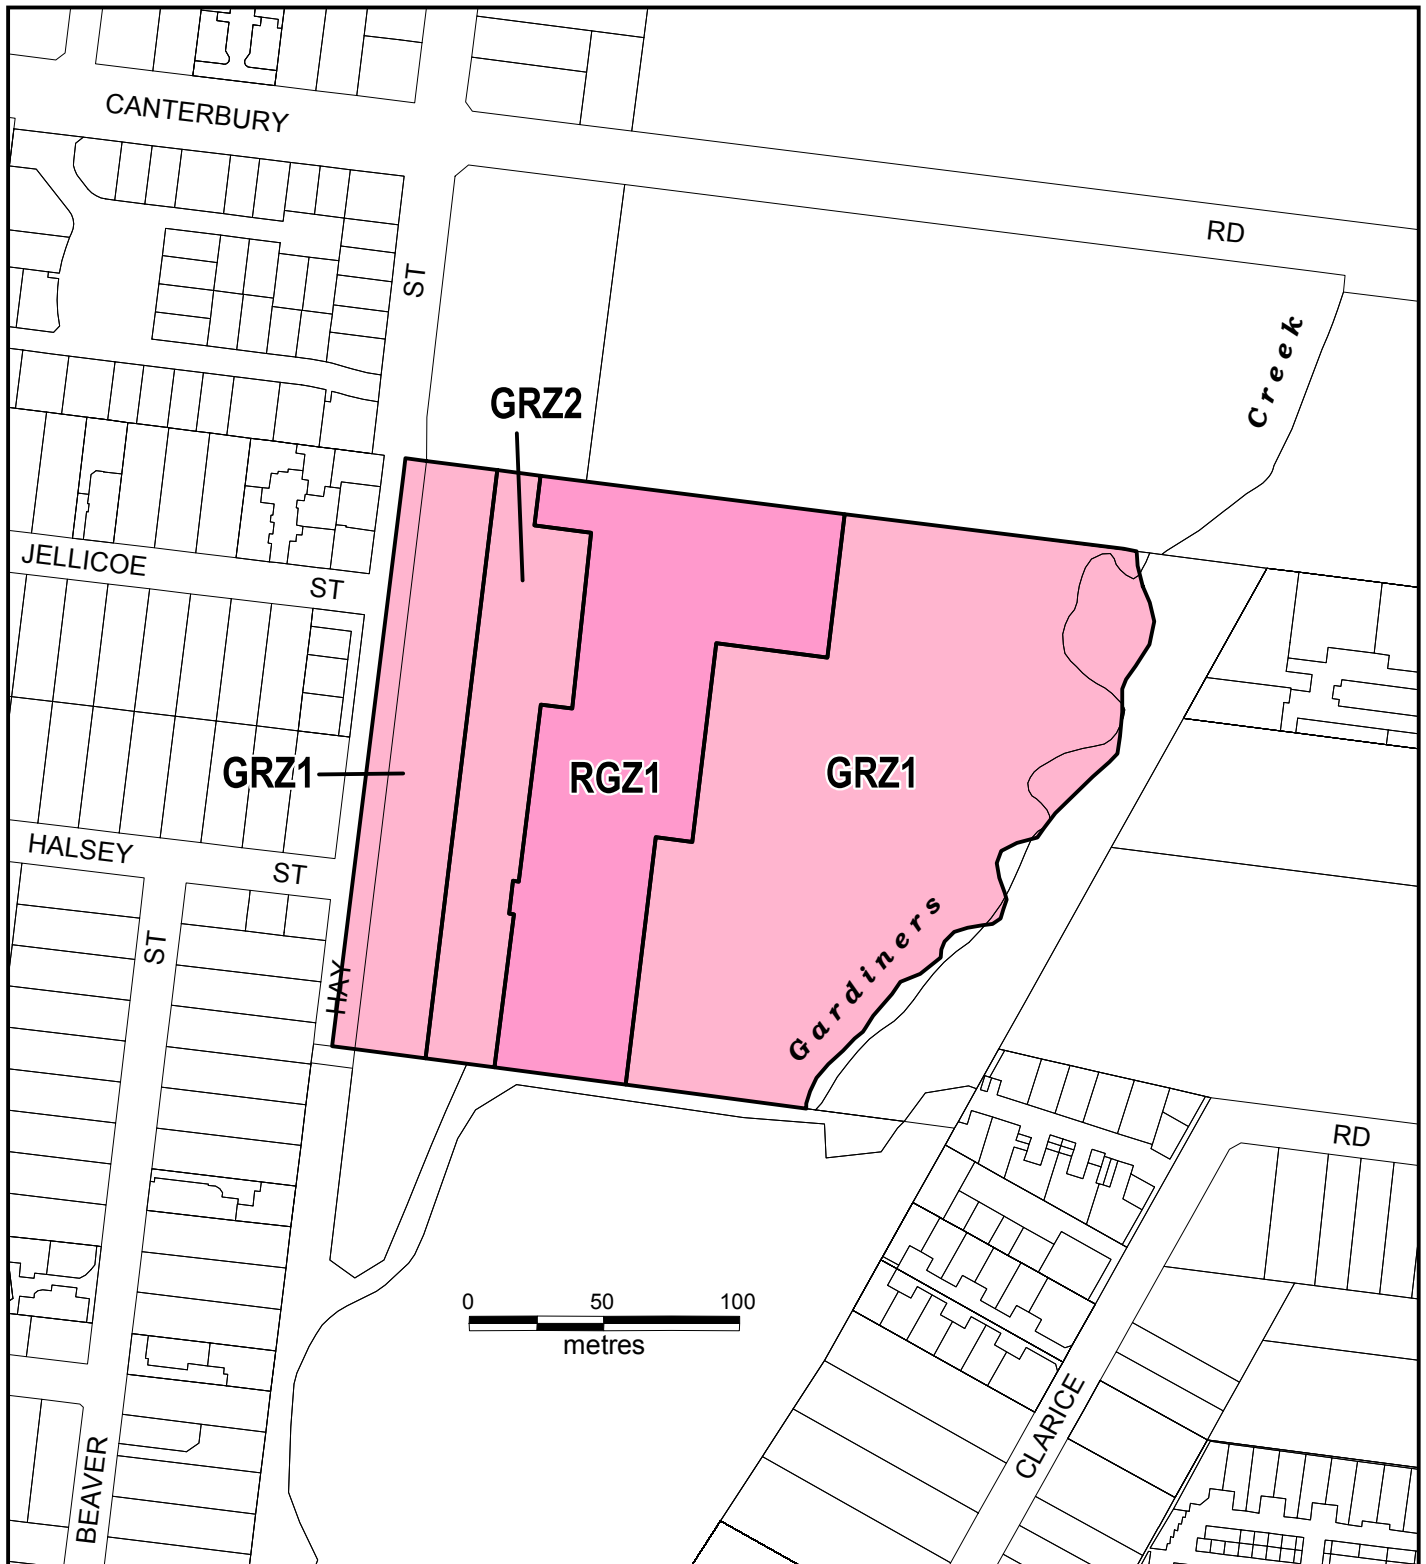

WHITEHORSE PLANNING SCHEME

LOCAL PROVISION

Part of Planning Scheme Map 5

LEGEND

GRZ1	GENERAL RESIDENTIAL ZONE - SCHEDULE 1
GRZ2	GENERAL RESIDENTIAL ZONE - SCHEDULE 2
RGZ1	RESIDENTIAL GROWTH ZONE - SCHEDULE 1