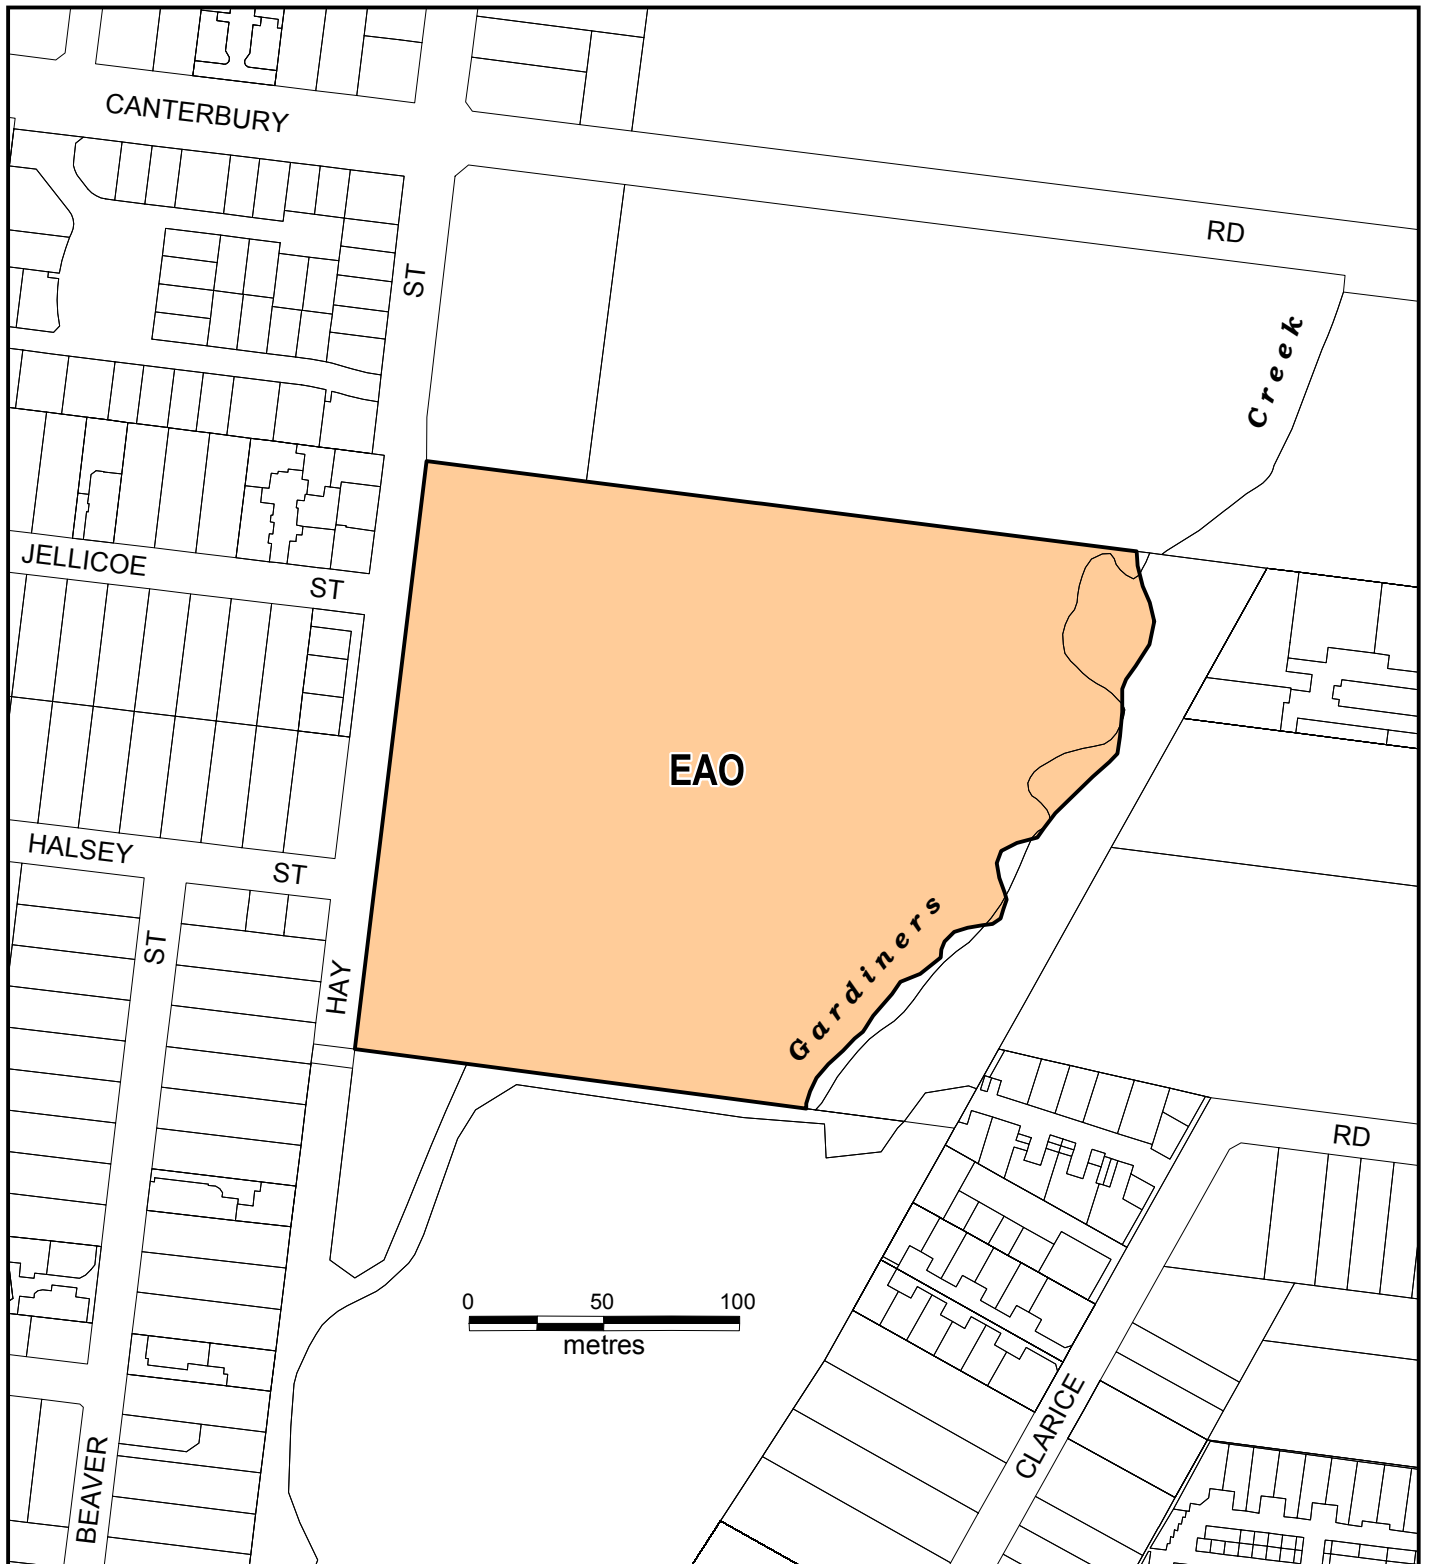

WHITEHORSE PLANNING SCHEME LOCAL PROVISION

Part of Planning Scheme Map 5EAO

LEGEND

 EAO ENVIRONMENTAL AUDIT OVERLAY

AMENDMENT C153