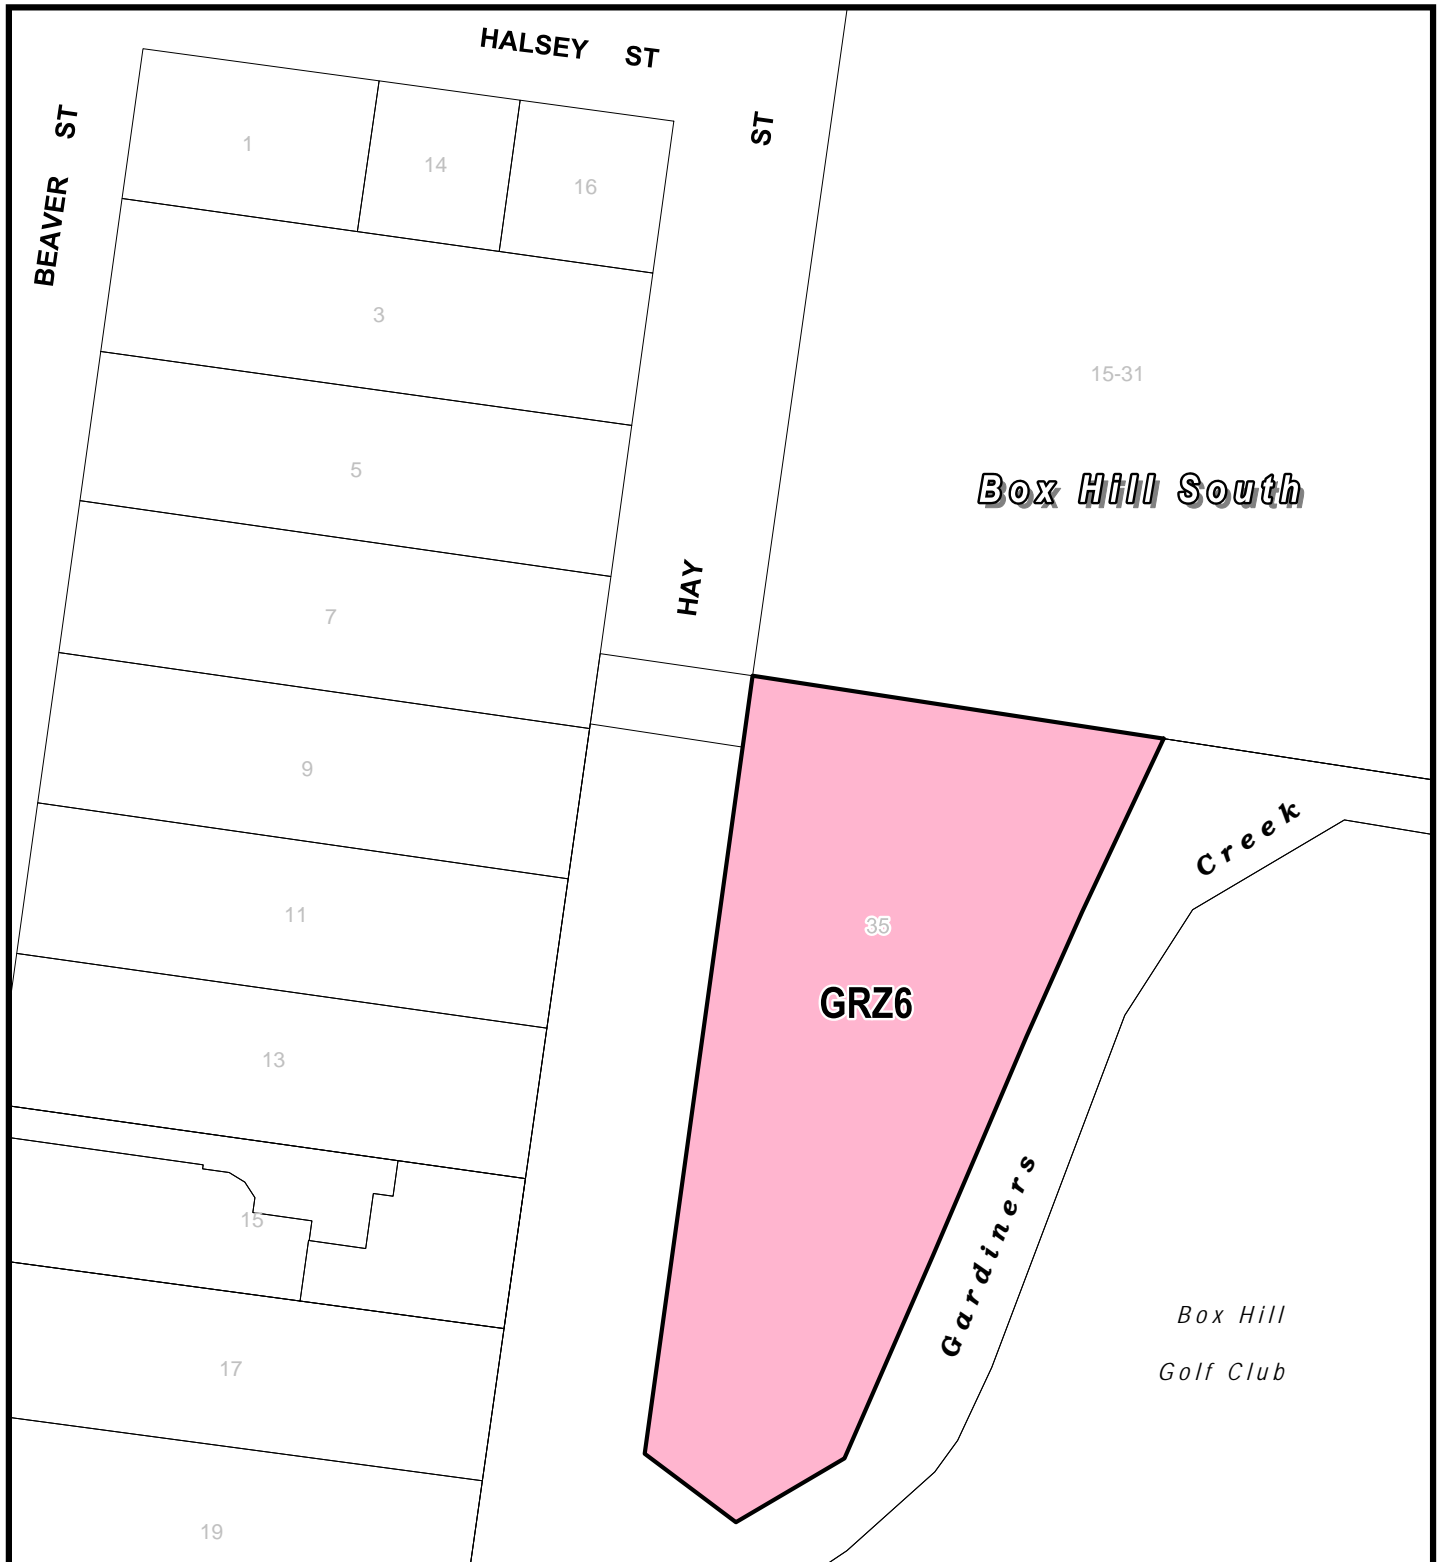

WHITEHORSE PLANNING SCHEME LOCAL PROVISION

LEGEND

Part of Planning Scheme Map 5

GRZ6

General Residential Zone - Schedule 6

AMENDMENT C167