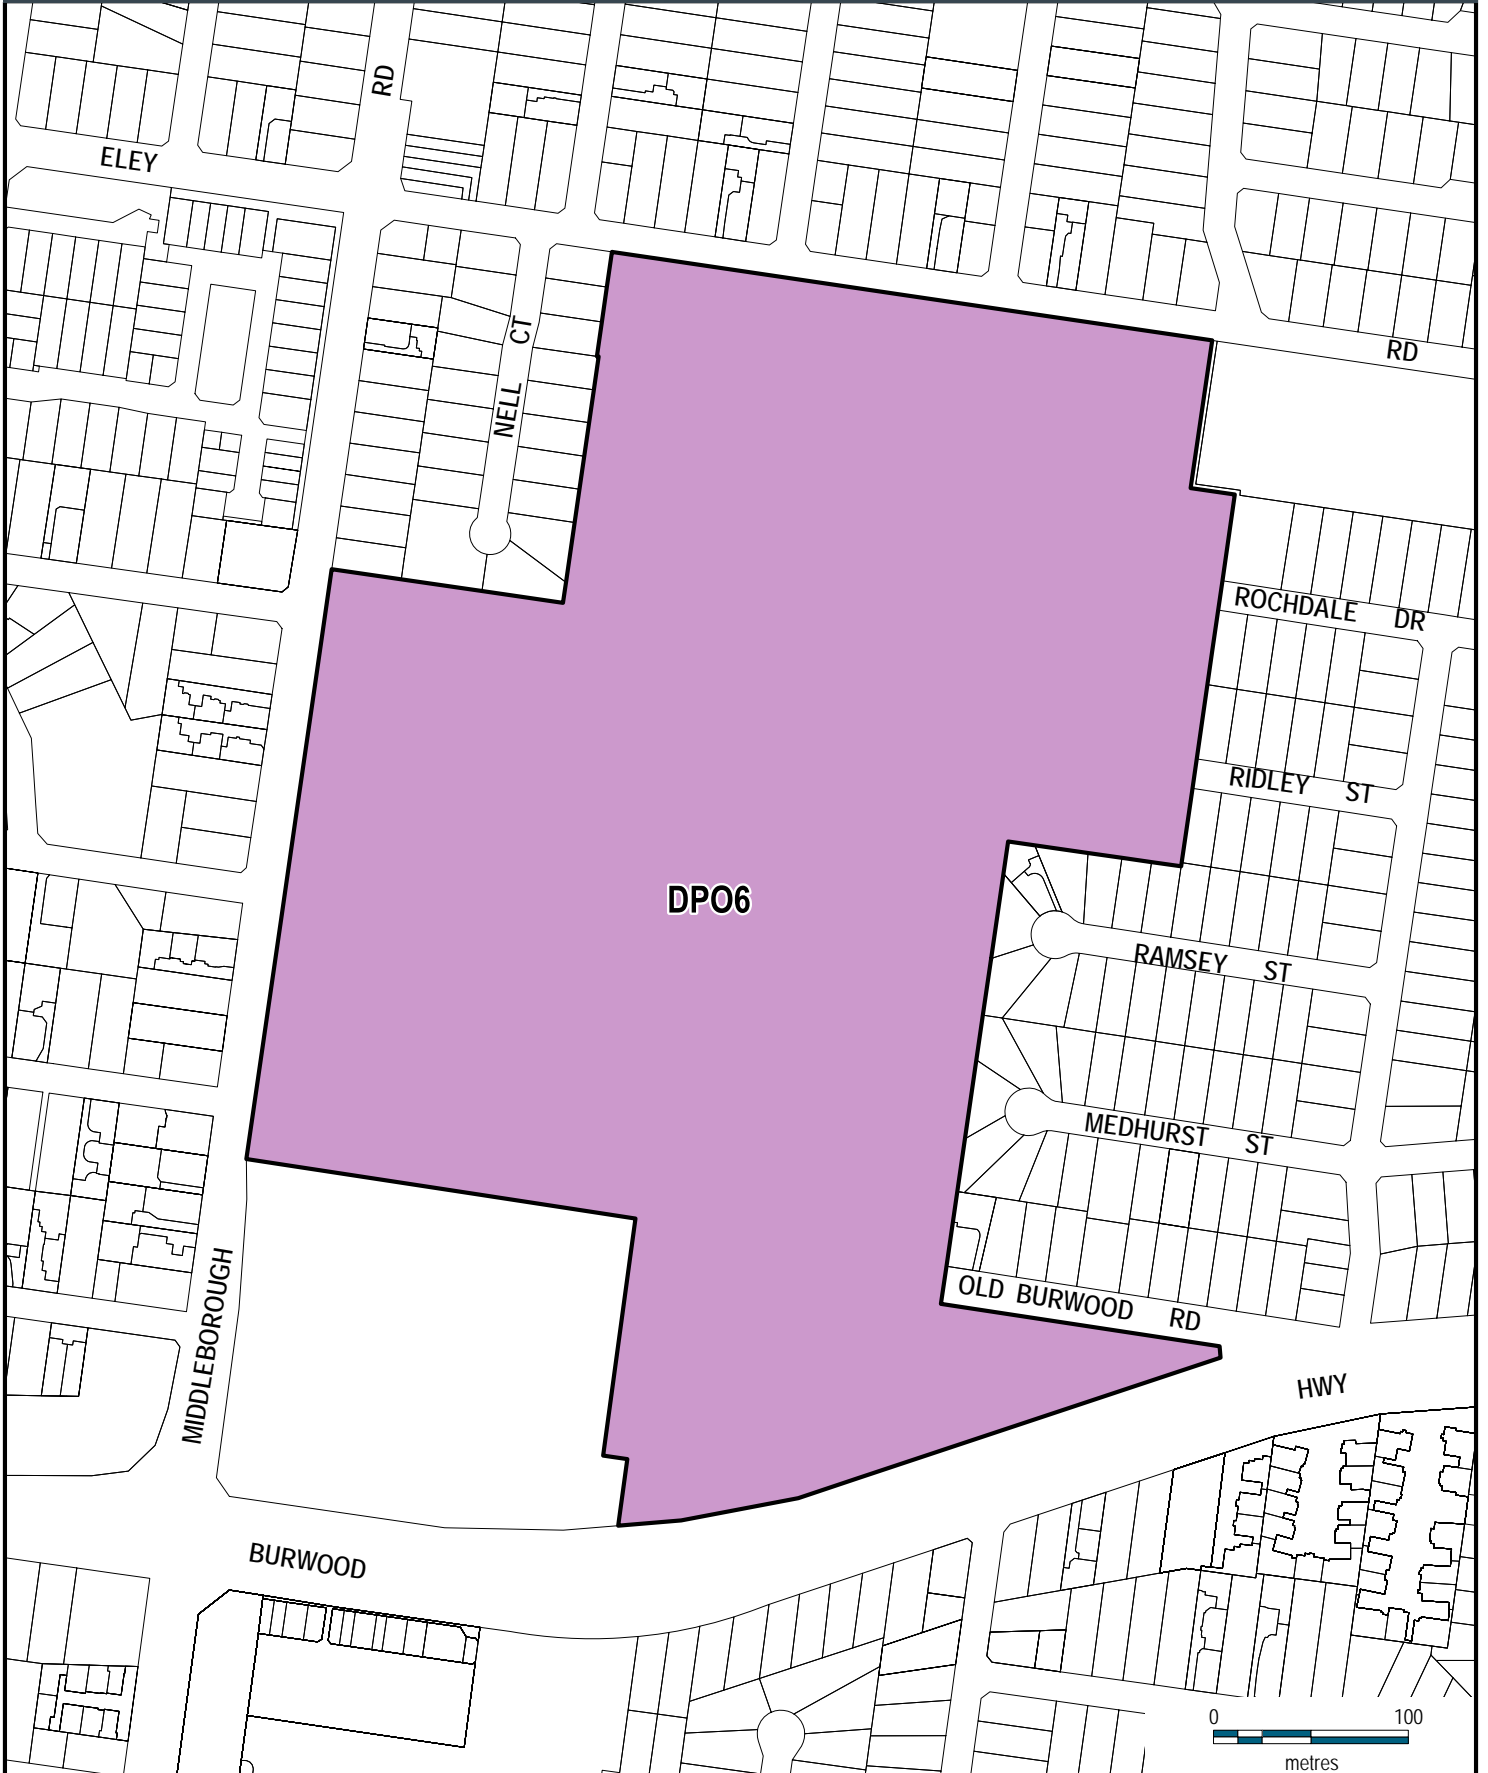

WHITEHORSE PLANNING SCHEME

LEGEND

DPO6 Development Plan Overlay - Schedule 6

Part of Planning Scheme Map 5DPO

AMENDMENT C170