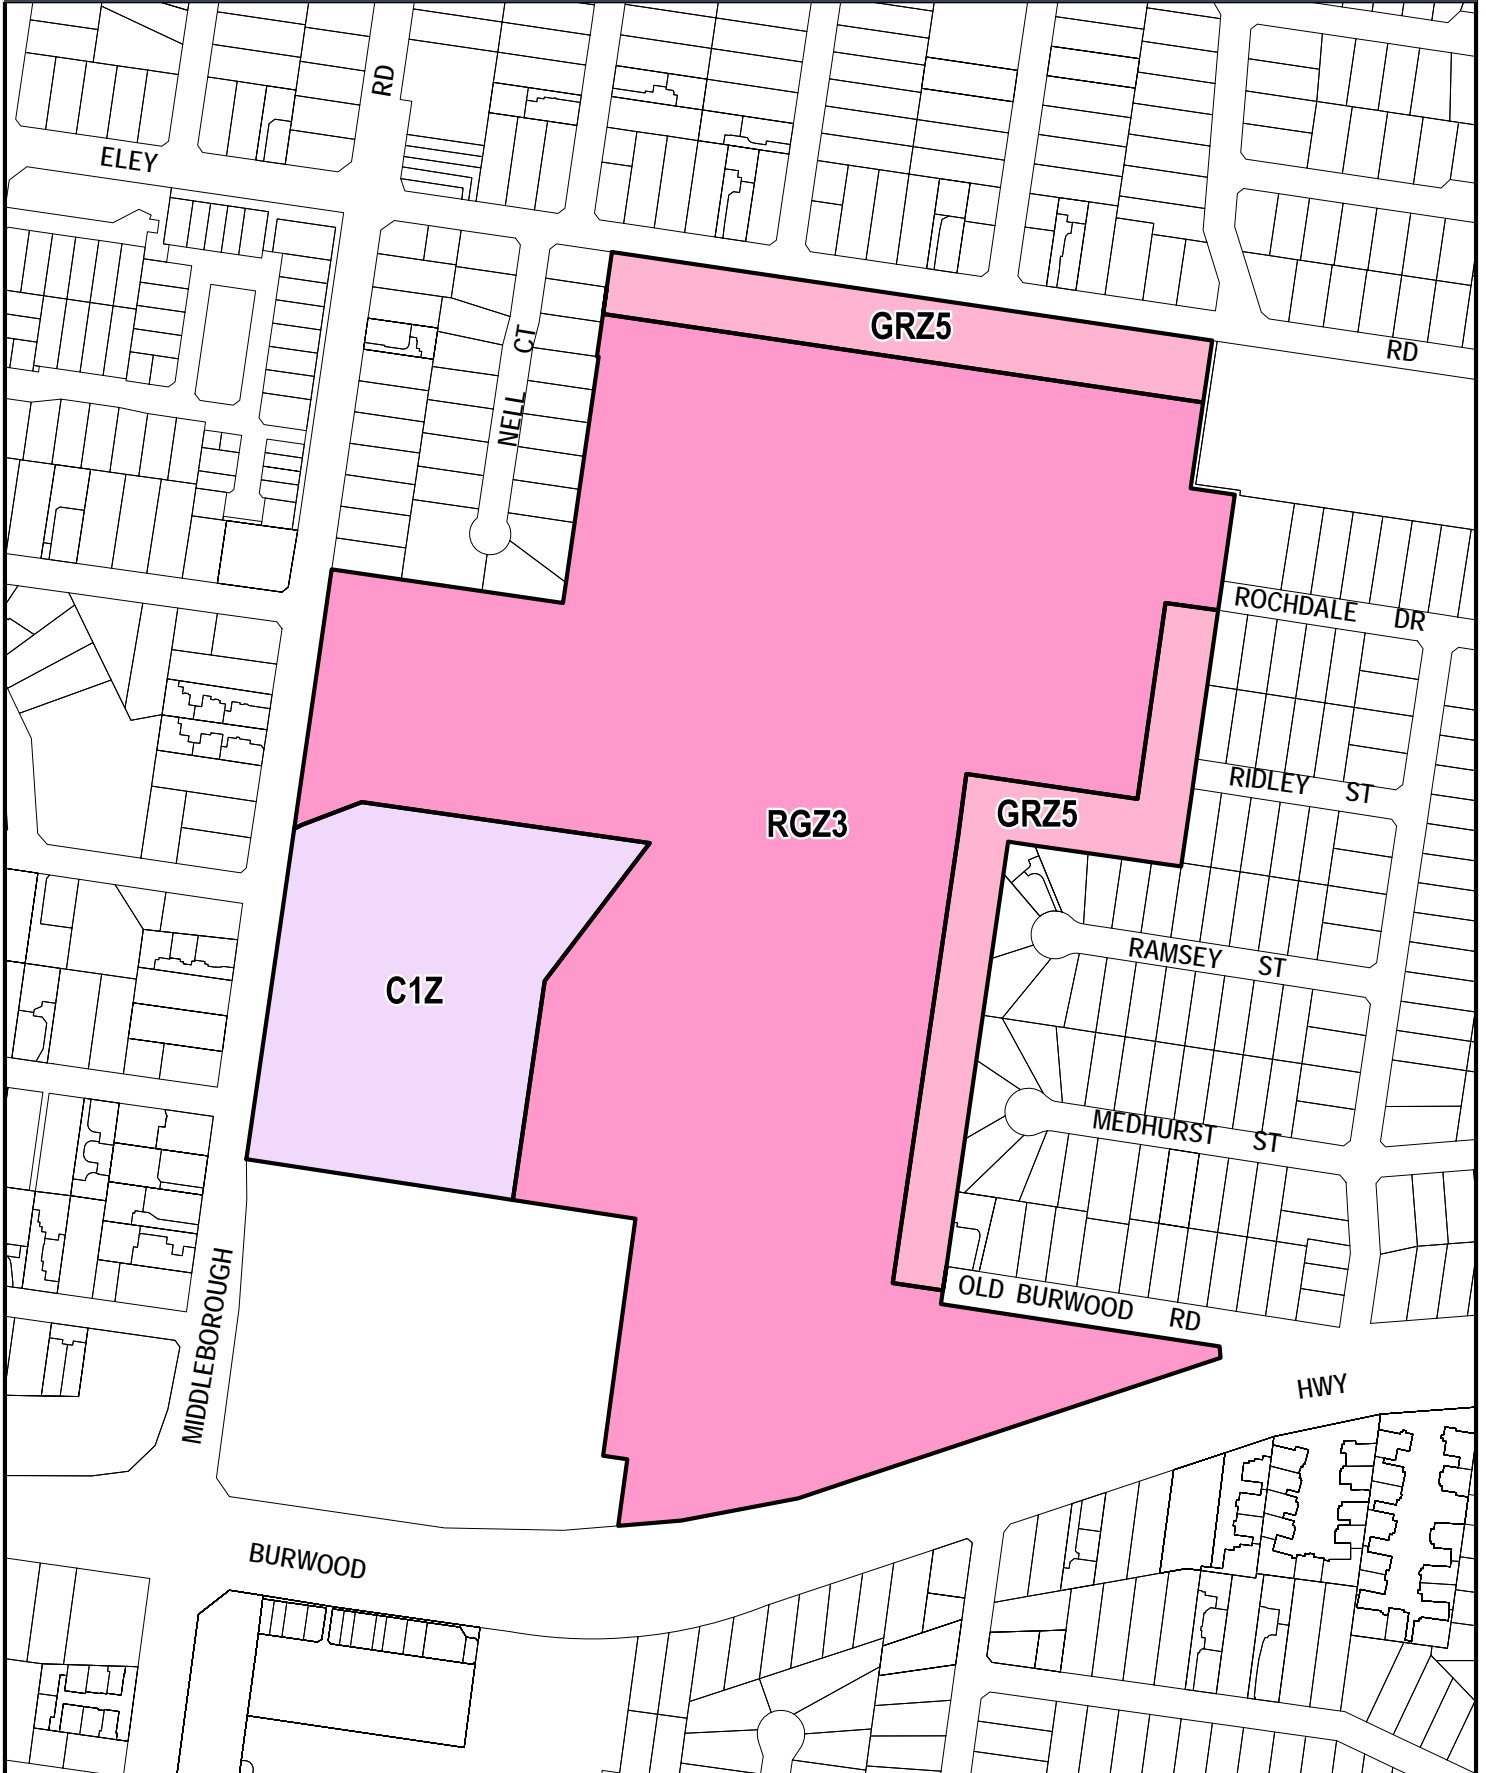

# WHITEHORSE PLANNING SCHEME

## LEGEND

	<b>RGZ3</b> Residential Growth Zone - Schedule 3
	<b>GRZ5</b> General Residential Zone - Schedule 5
	<b>C1Z</b> Commercial 1 Zone

Part of Planning Scheme Map 5