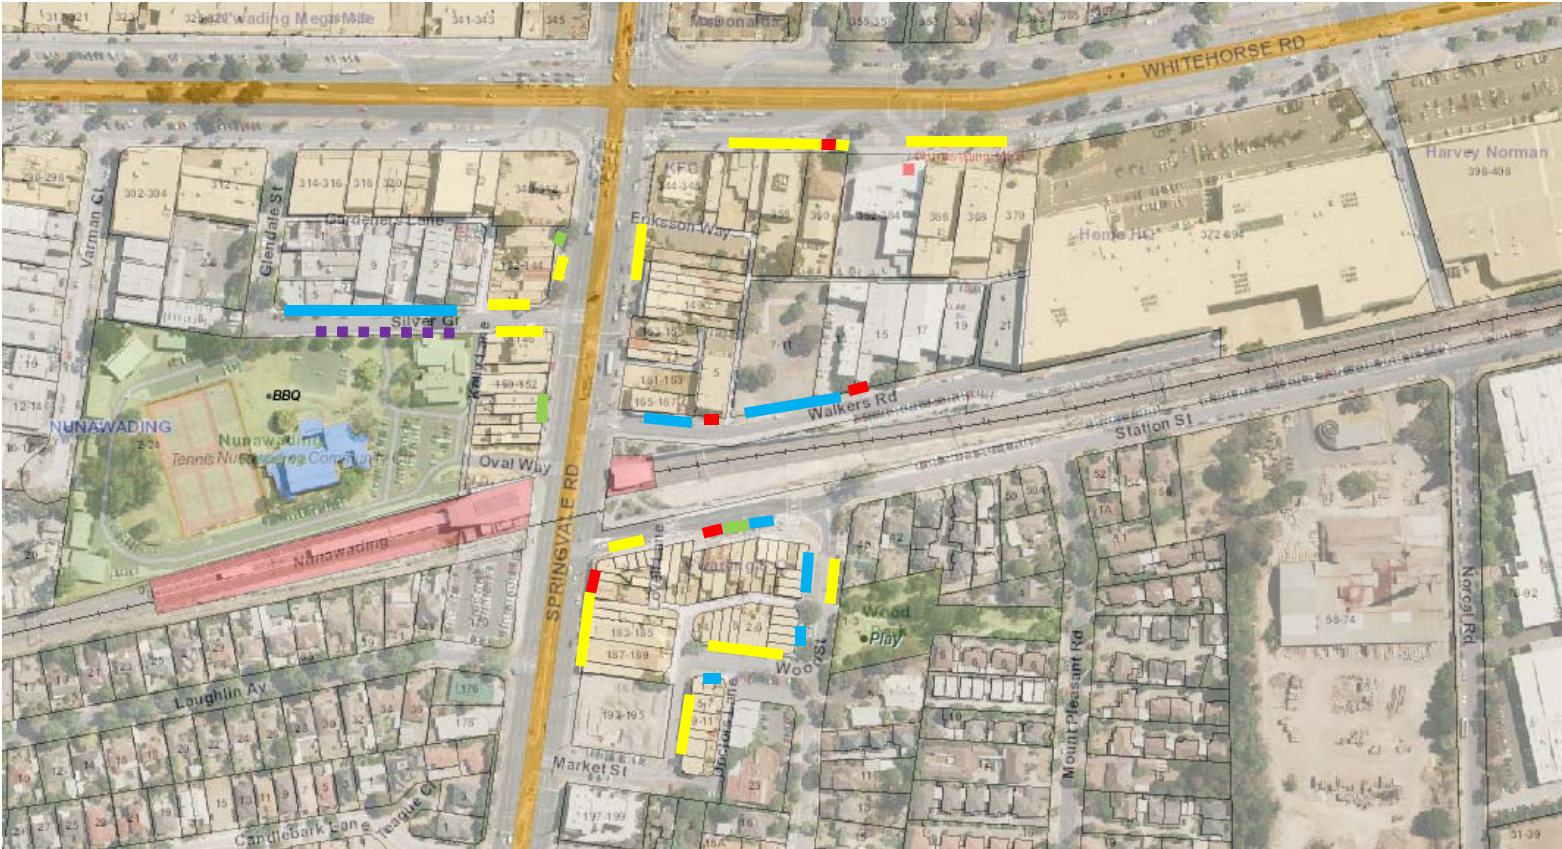

# Nunawading Railway Station

## Map Legend

Proposed Monitor Location	Parking Restrictions
	5 minute parking
	15 minute parking
	30 minute parking
	1 hour parking
	2 hour parking
	3 hour parking
	4 hour parking
	Disabled Parking