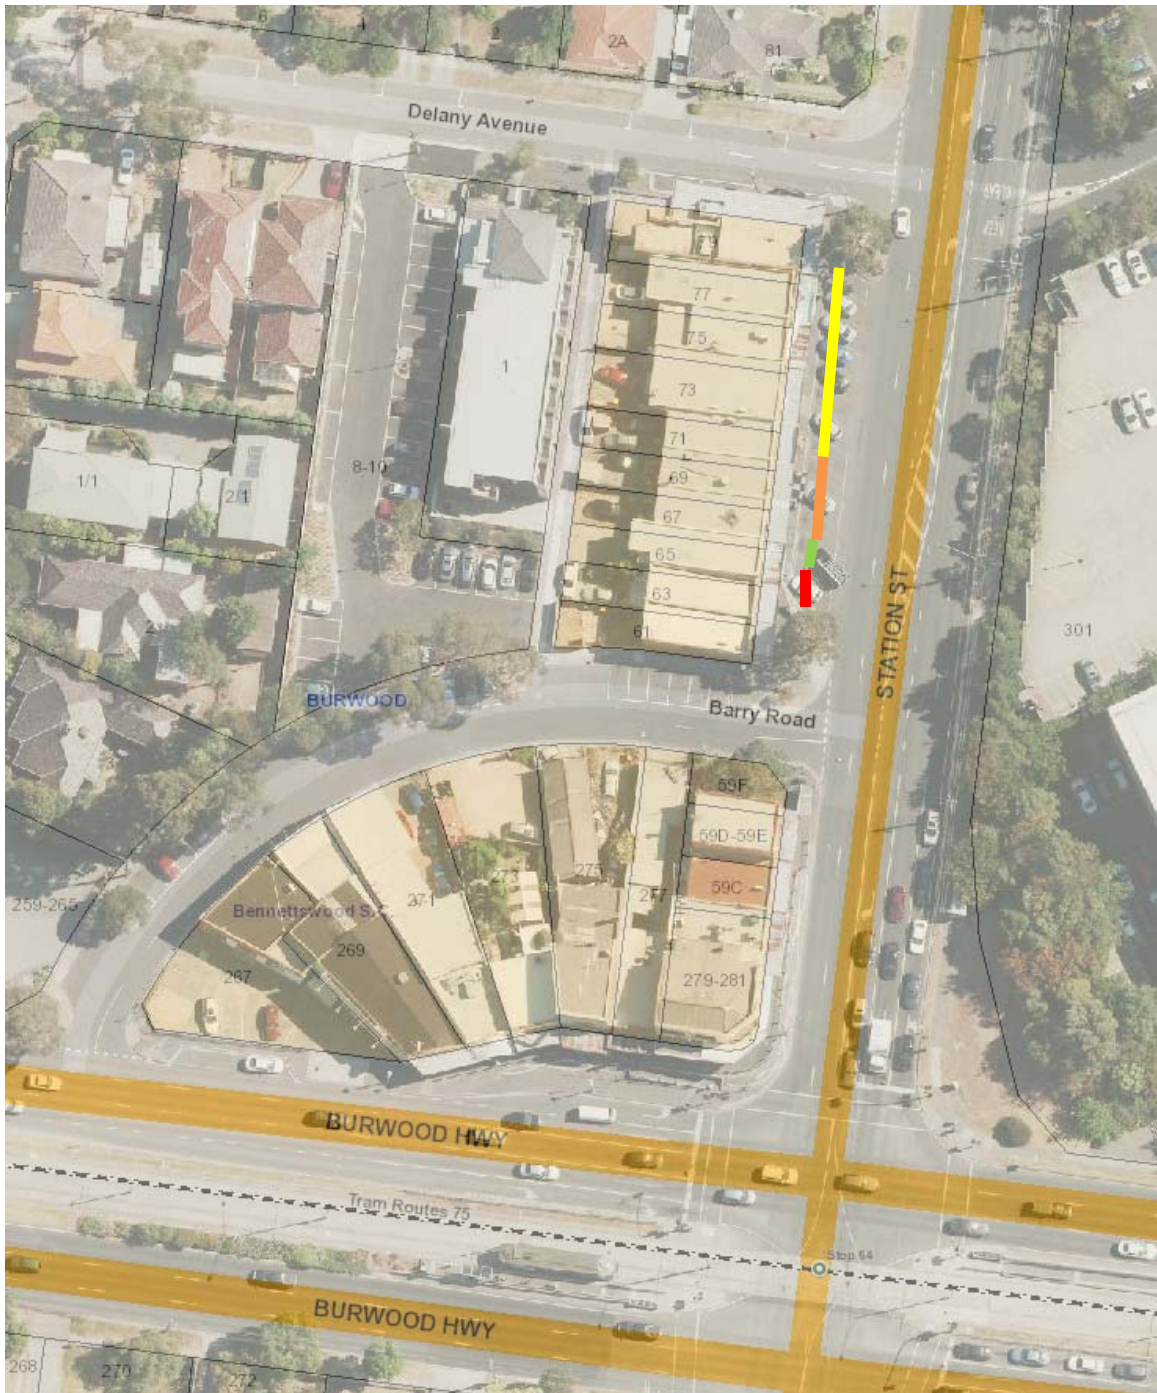

Corner of Station Street and Burwood Highway Burwood South

Map Legend

Proposed Monitor Location	Parking Restrictions
—	5 minute parking
—	15 minute parking
—	30 minute parking

Proposed Monitor Location	Parking Restrictions
—	1 hour parking
—	2 hour parking
—	3 hour parking

Proposed Monitor Location	Parking Restrictions
■ ■ ■ ■	4 hour parking
■	Disabled Parking