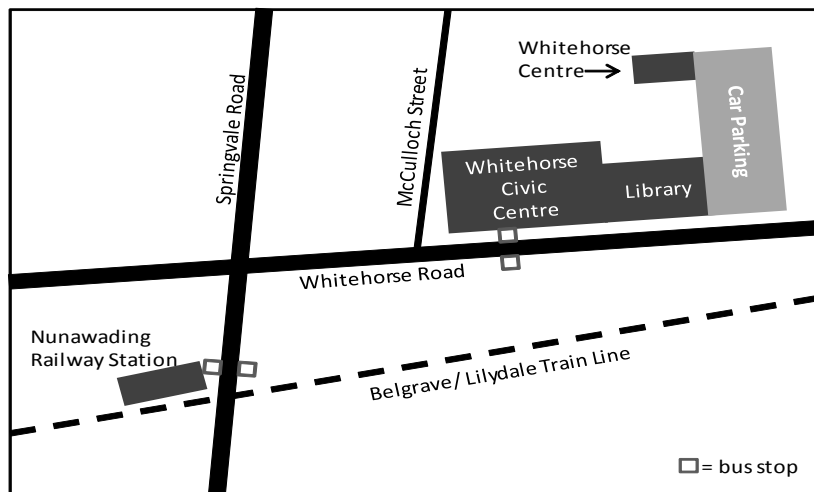

BUSES - A number of bus routes service the municipality and stop within walking distance of the Civic Centre precinct.

SmartBus 901 (Frankston to Melbourne Airport) - This is a high frequency service that provides cross-town services along major arterial roads. Get off at the McCulloch Street/ Whitehorse Road stop which is right outside the Civic Centre precinct.

Route 273 (The Pines to Nunawading) and **SmartBus 902** (Chelsea to Airport West) - Get off the bus at Nunawading Train Station. Walk north along Springvale Road for approximately 150 metres, cross Whitehorse and Springvale Roads at the pedestrian crossings, turning right at Whitehorse Road. The Whitehorse Civic Centre is approximately 400 metres along on your left. Look for the statue of a white horse out the front.

For more public transport information or to use the step by step Journey Planner, simply visit www.metlinkmelbourne.com.au

WALKING and CYCLING -To plan a walking or cycling route collect a City of Whitehorse TravelSmart map from any Whitehorse City Council Customer Service Centre or call 9262 6333 to have one posted to you. Bicycle parking hoops are located outside the Civic Centre precinct.

For more information, please contact:

Sustainable Transport Officer
Whitehorse City Council

Phone: 9262 6134

Email: customer.service@whitehorse.vic.gov.au

www.whitehorse.vic.gov.au