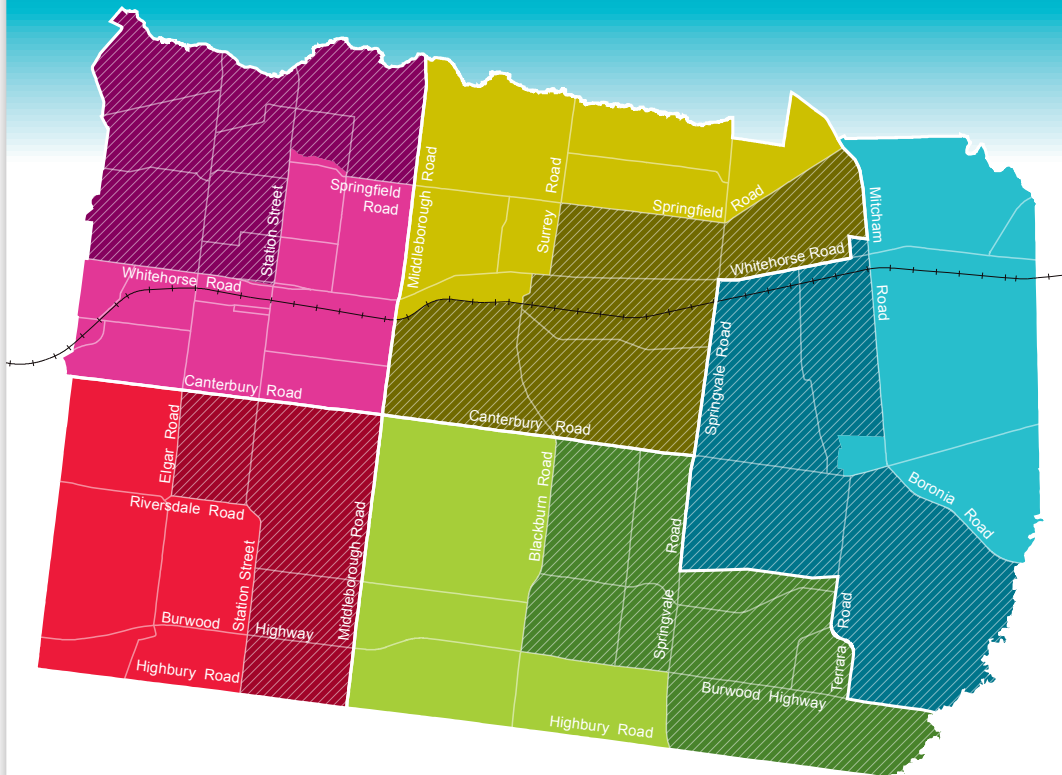

### MARCH 2020

Sun	Mon	Tue	Wed	Thu	Fri	Sat
1	2	3	4	5	6	7
8	9	10	11	12	13	14
15	16	17	18	19	20	21
22	23	24	25	26	27	28
29	30	31				

### APRIL 2020

Sun	Mon	Tue	Wed	Thu	Fri	Sat
			1	2	3	4
5	6	7	8	9	10	11
12	13	14	15	16	17	18
19	20	21	22	23	24	25
26	27	28	29	30		

For more information please call  
Whitehorse City Council on 9262 6333.

# RECYCLING & GARDEN ORGANICS SERVICE COLLECTION SCHEDULE

Recycling and Garden Organics are collected fortnightly on alternate weeks. They are collected on the same day as your garbage. Garbage is collected weekly.