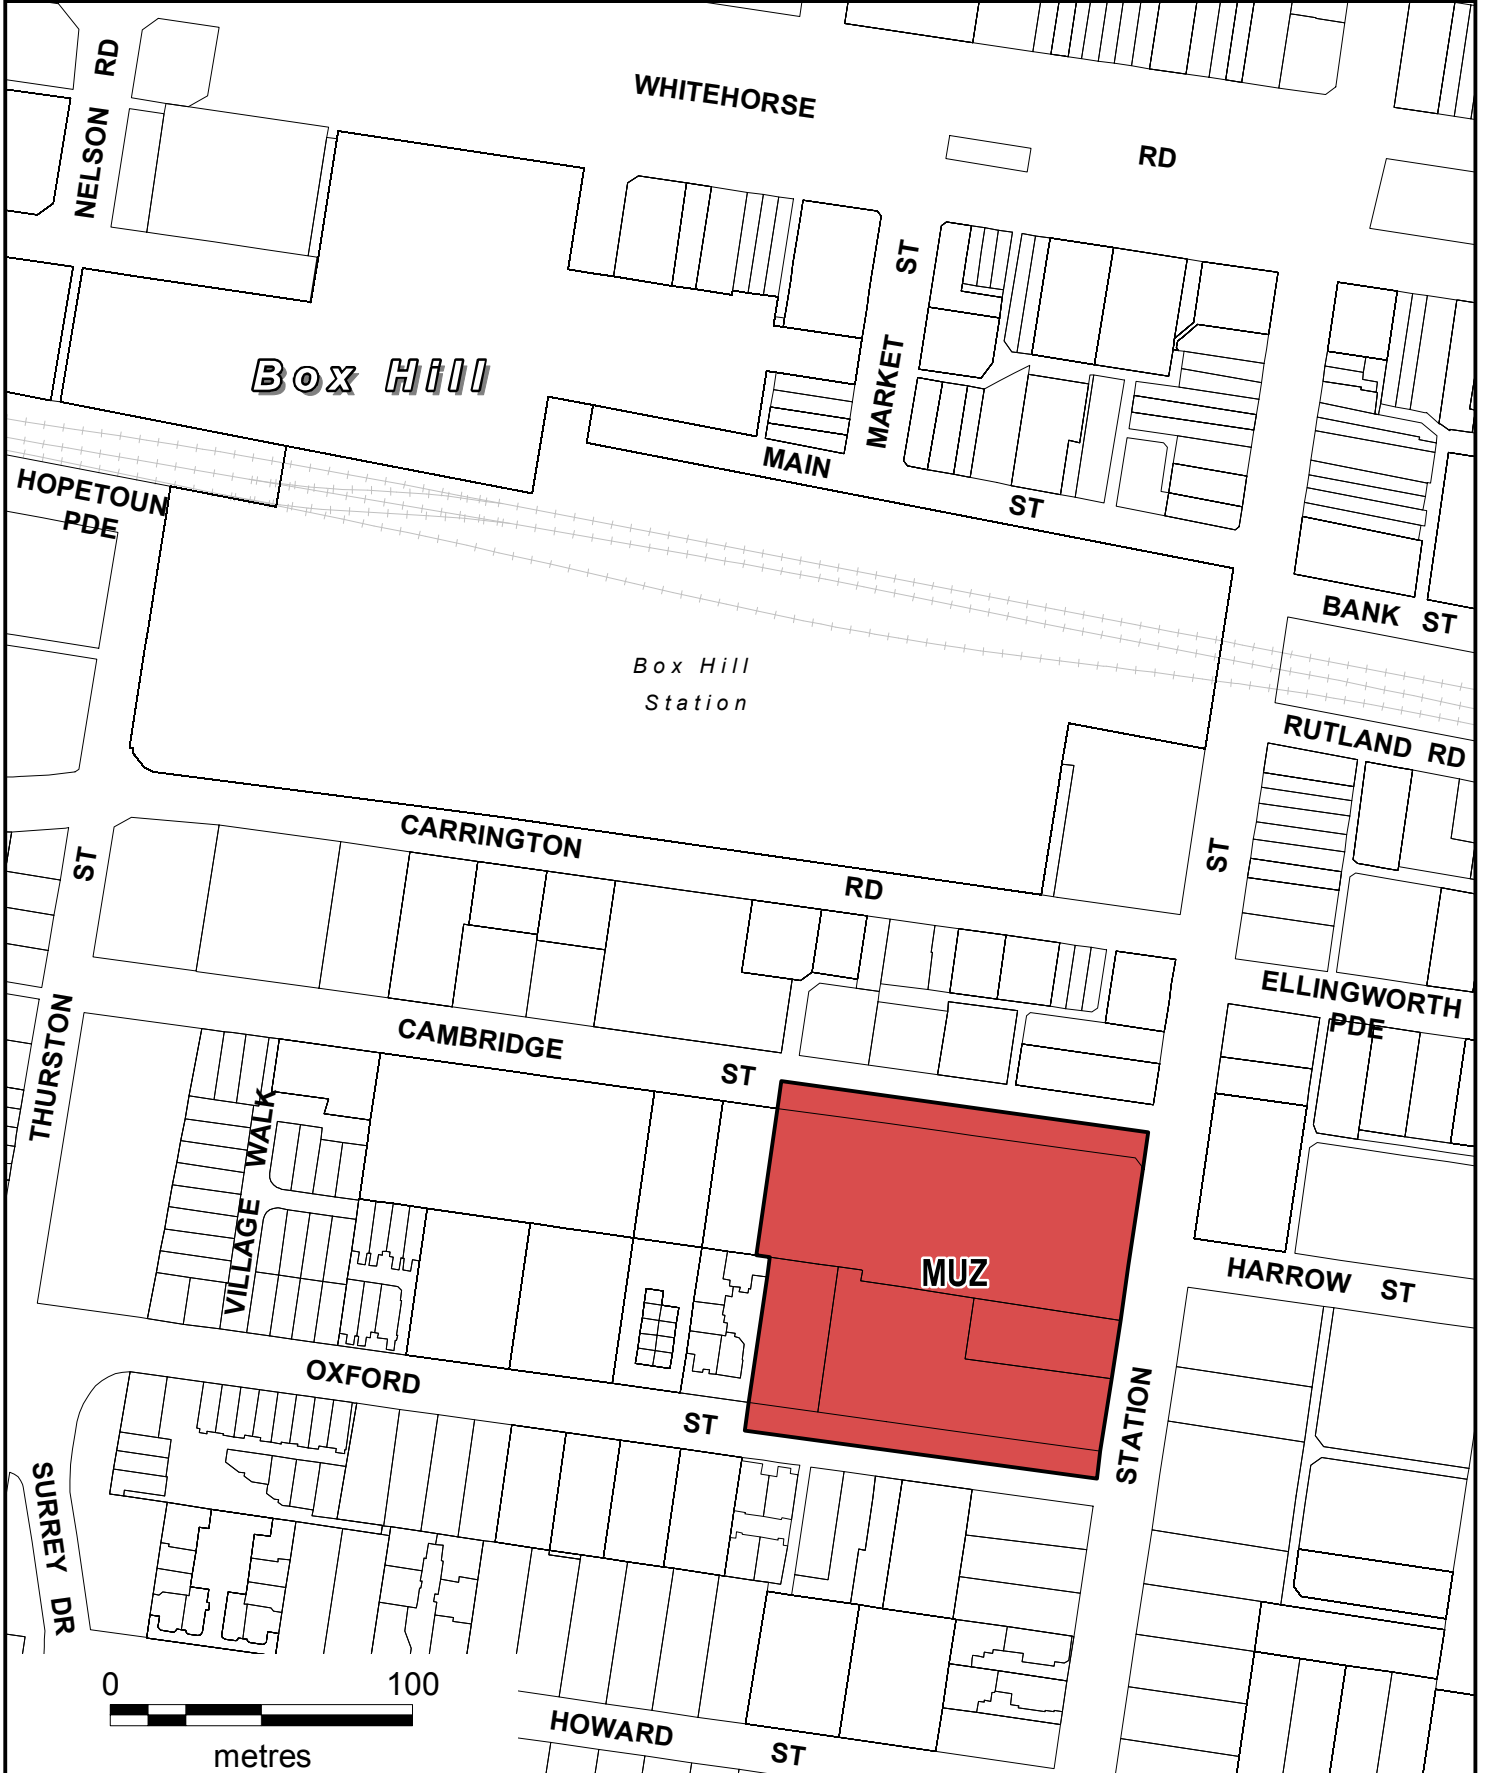

WHITEHORSE PLANNING SCHEME

LEGEND

MUZ Mixed Use Zone

Part of Planning Scheme Map 1

AMENDMENT C194