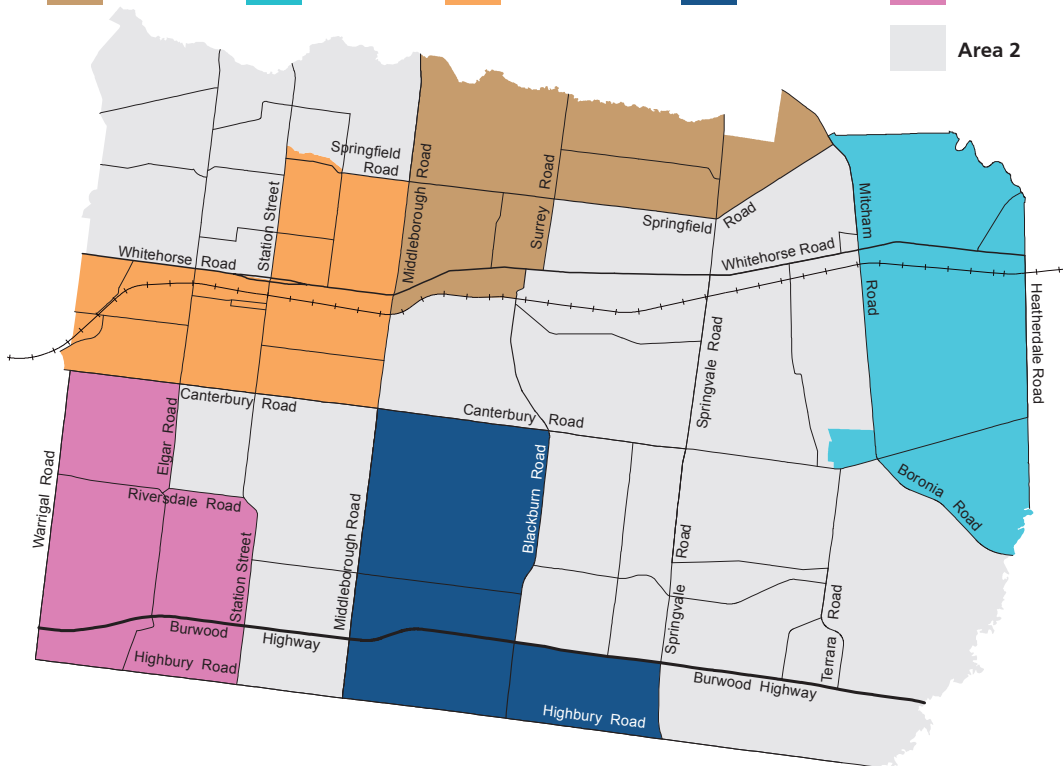

November 2025

Sun	Mon	Tue	Wed	Thu	Fri	Sat
						1
2	3	4	5	6	7	8
9	10	11	12	13	14	15
16	17	18	19	20	21	22
23	24	25	26	27	28	29
30						

December 2025

Sun	Mon	Tue	Wed	Thu	Fri	Sat
	1	2	3	4	5	6
7	8	9	10	11	12	13
14	15	16	17	18	19	20
21	22	23	24	25	26	27
28	29	30	31			

Use the map below to find your bin collection day.

Alternatively, visit whitehorse.vic.gov.au/bin-collection-day.

Monday
 Tuesday
 Wednesday
 Thursday
 Friday

Area 2

**Put these items
in your Recycling bin:**