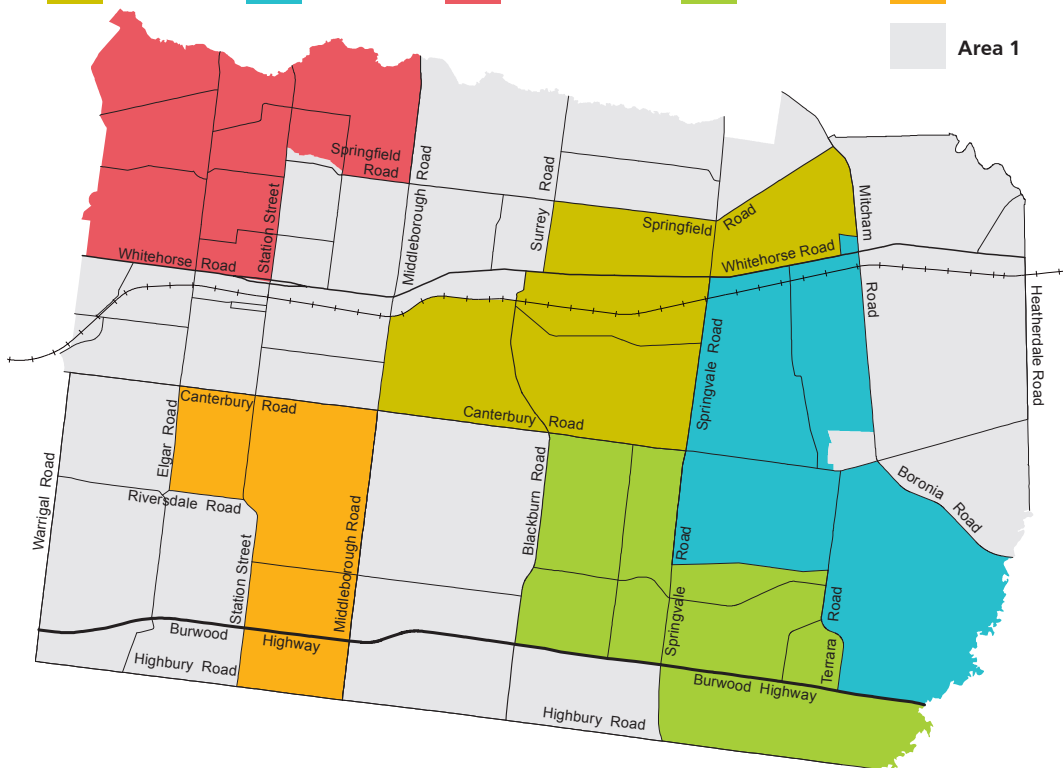

WHITEHORSE
CITY COUNCIL

Area 2 collection schedule

Use the map below to find your bin collection day.

Alternatively, visit www.whitehorse.vic.gov.au/bin-collection-day

Monday
 Tuesday
 Wednesday
 Thursday
 Friday

Area 1

Put these items in your Recycle bin:

- **YES** Plastic bottles & containers
- **YES** Aluminium & steel trays, aerosol cans & foil
- **YES** Paper & cardboard
- **YES** Glass bottles & jars