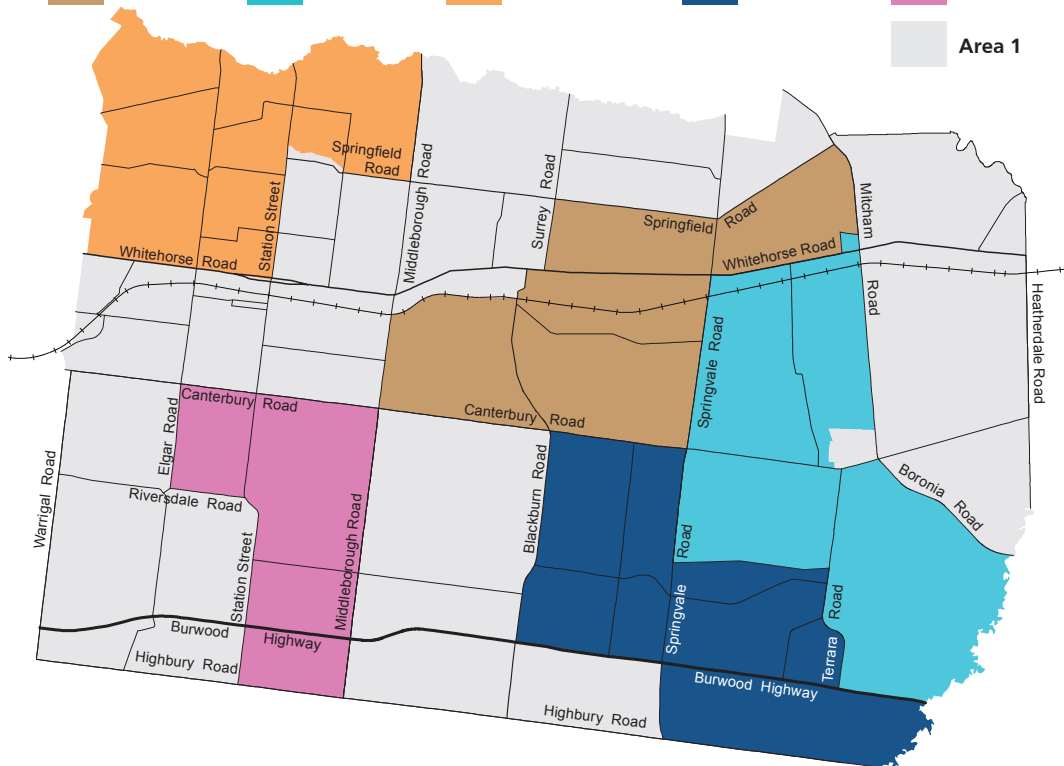

November 2025

Sun	Mon	Tue	Wed	Thu	Fri	Sat
						1
2	3	4	5	6	7	8
9	10	11	12	13	14	15
16	17	18	19	20	21	22
23	24	25	26	27	28	29
30						

December 2025

Sun	Mon	Tue	Wed	Thu	Fri	Sat
	1	2	3	4	5	6
7	8	9	10	11	12	13
14	15	16	17	18	19	20
21	22	23	24	25	26	27
28	29	30	31			

Use the map below to find your bin collection day.

Alternatively, visit www.whitehorse.vic.gov.au/bin-collection-day.

Monday
 Tuesday
 Wednesday
 Thursday
 Friday

Area 1

**Put these items
in your Recycling bin:**