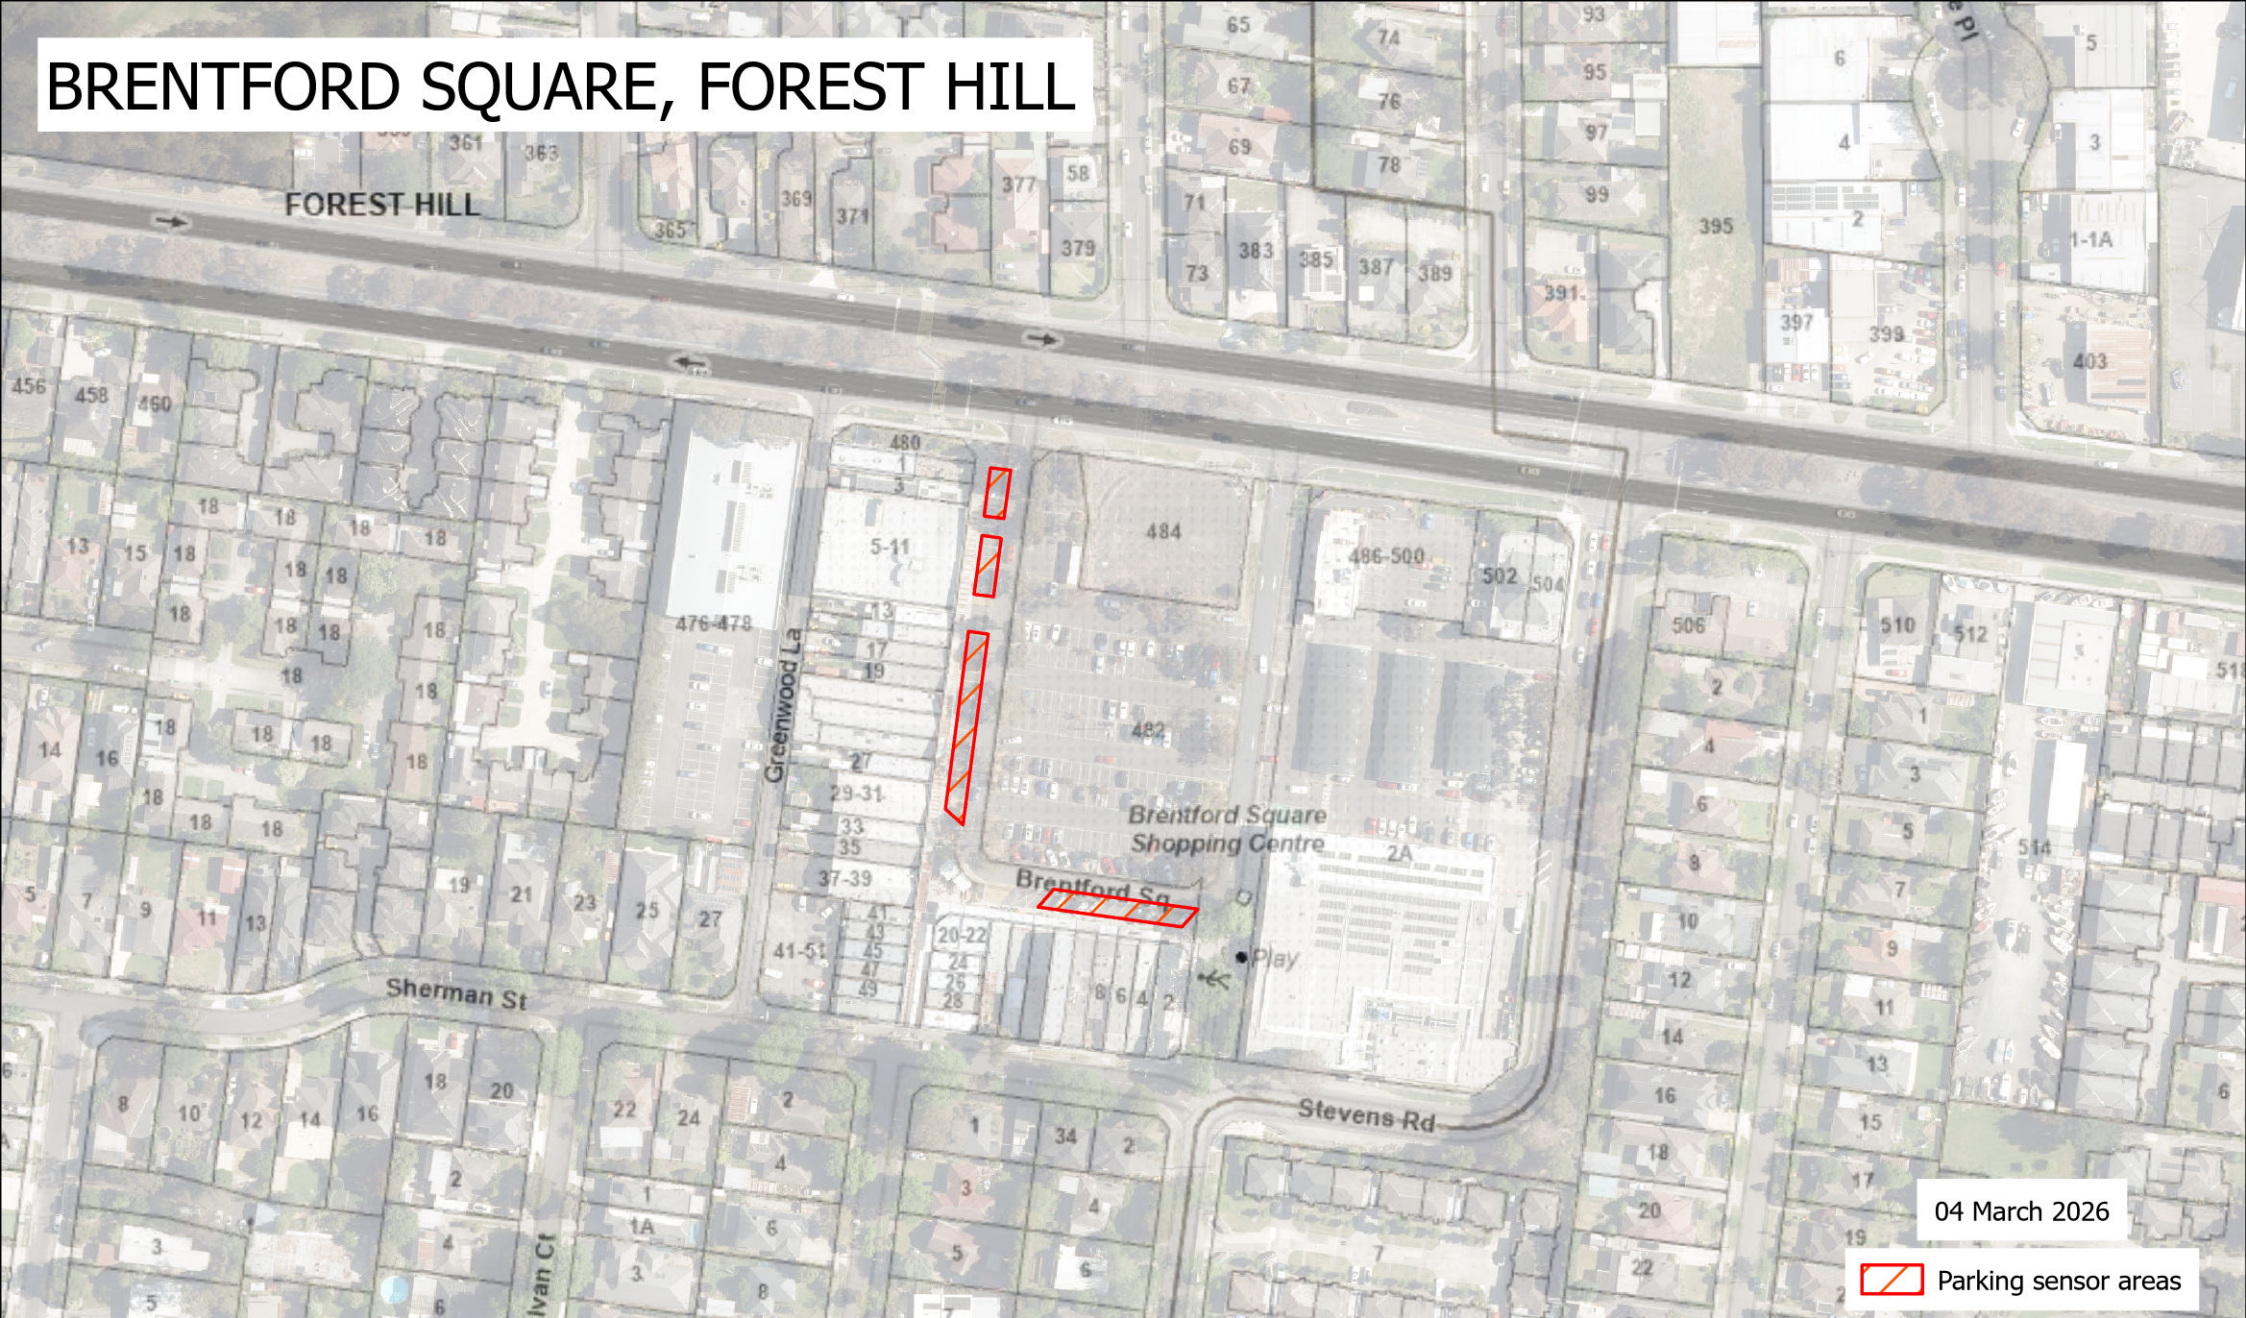

BRENTFORD SQUARE, FOREST HILL

04 March 2026

 Parking sensor areas

WHITEHORSE CITY COUNCIL

Disclaimer and Copyright: This material may not be commercialised, reproduced, published or distributed without the prior written permission from Whitehorse City Council. Whitehorse City Council is not liable to any person as a result of any information on this material which is not complete, accurate or current. Whitehorse City Council is not liable to any person for any loss, cost, damage or liability incurred or suffered by any person which may arise as a result of a person's use of this material.

The map contains Vicmap information © The State of Victoria, and is reproduced with the permission of The State of Victoria. The State of Victoria and its employees do not guarantee that the information is without flaw of any kind or is wholly appropriate for your particular purposes and therefore disclaims all and any liability for any error, loss or consequence which may arise from any reliance on any information contained in this material. December 2025 Imagery © MetroMap by Aerometrex.