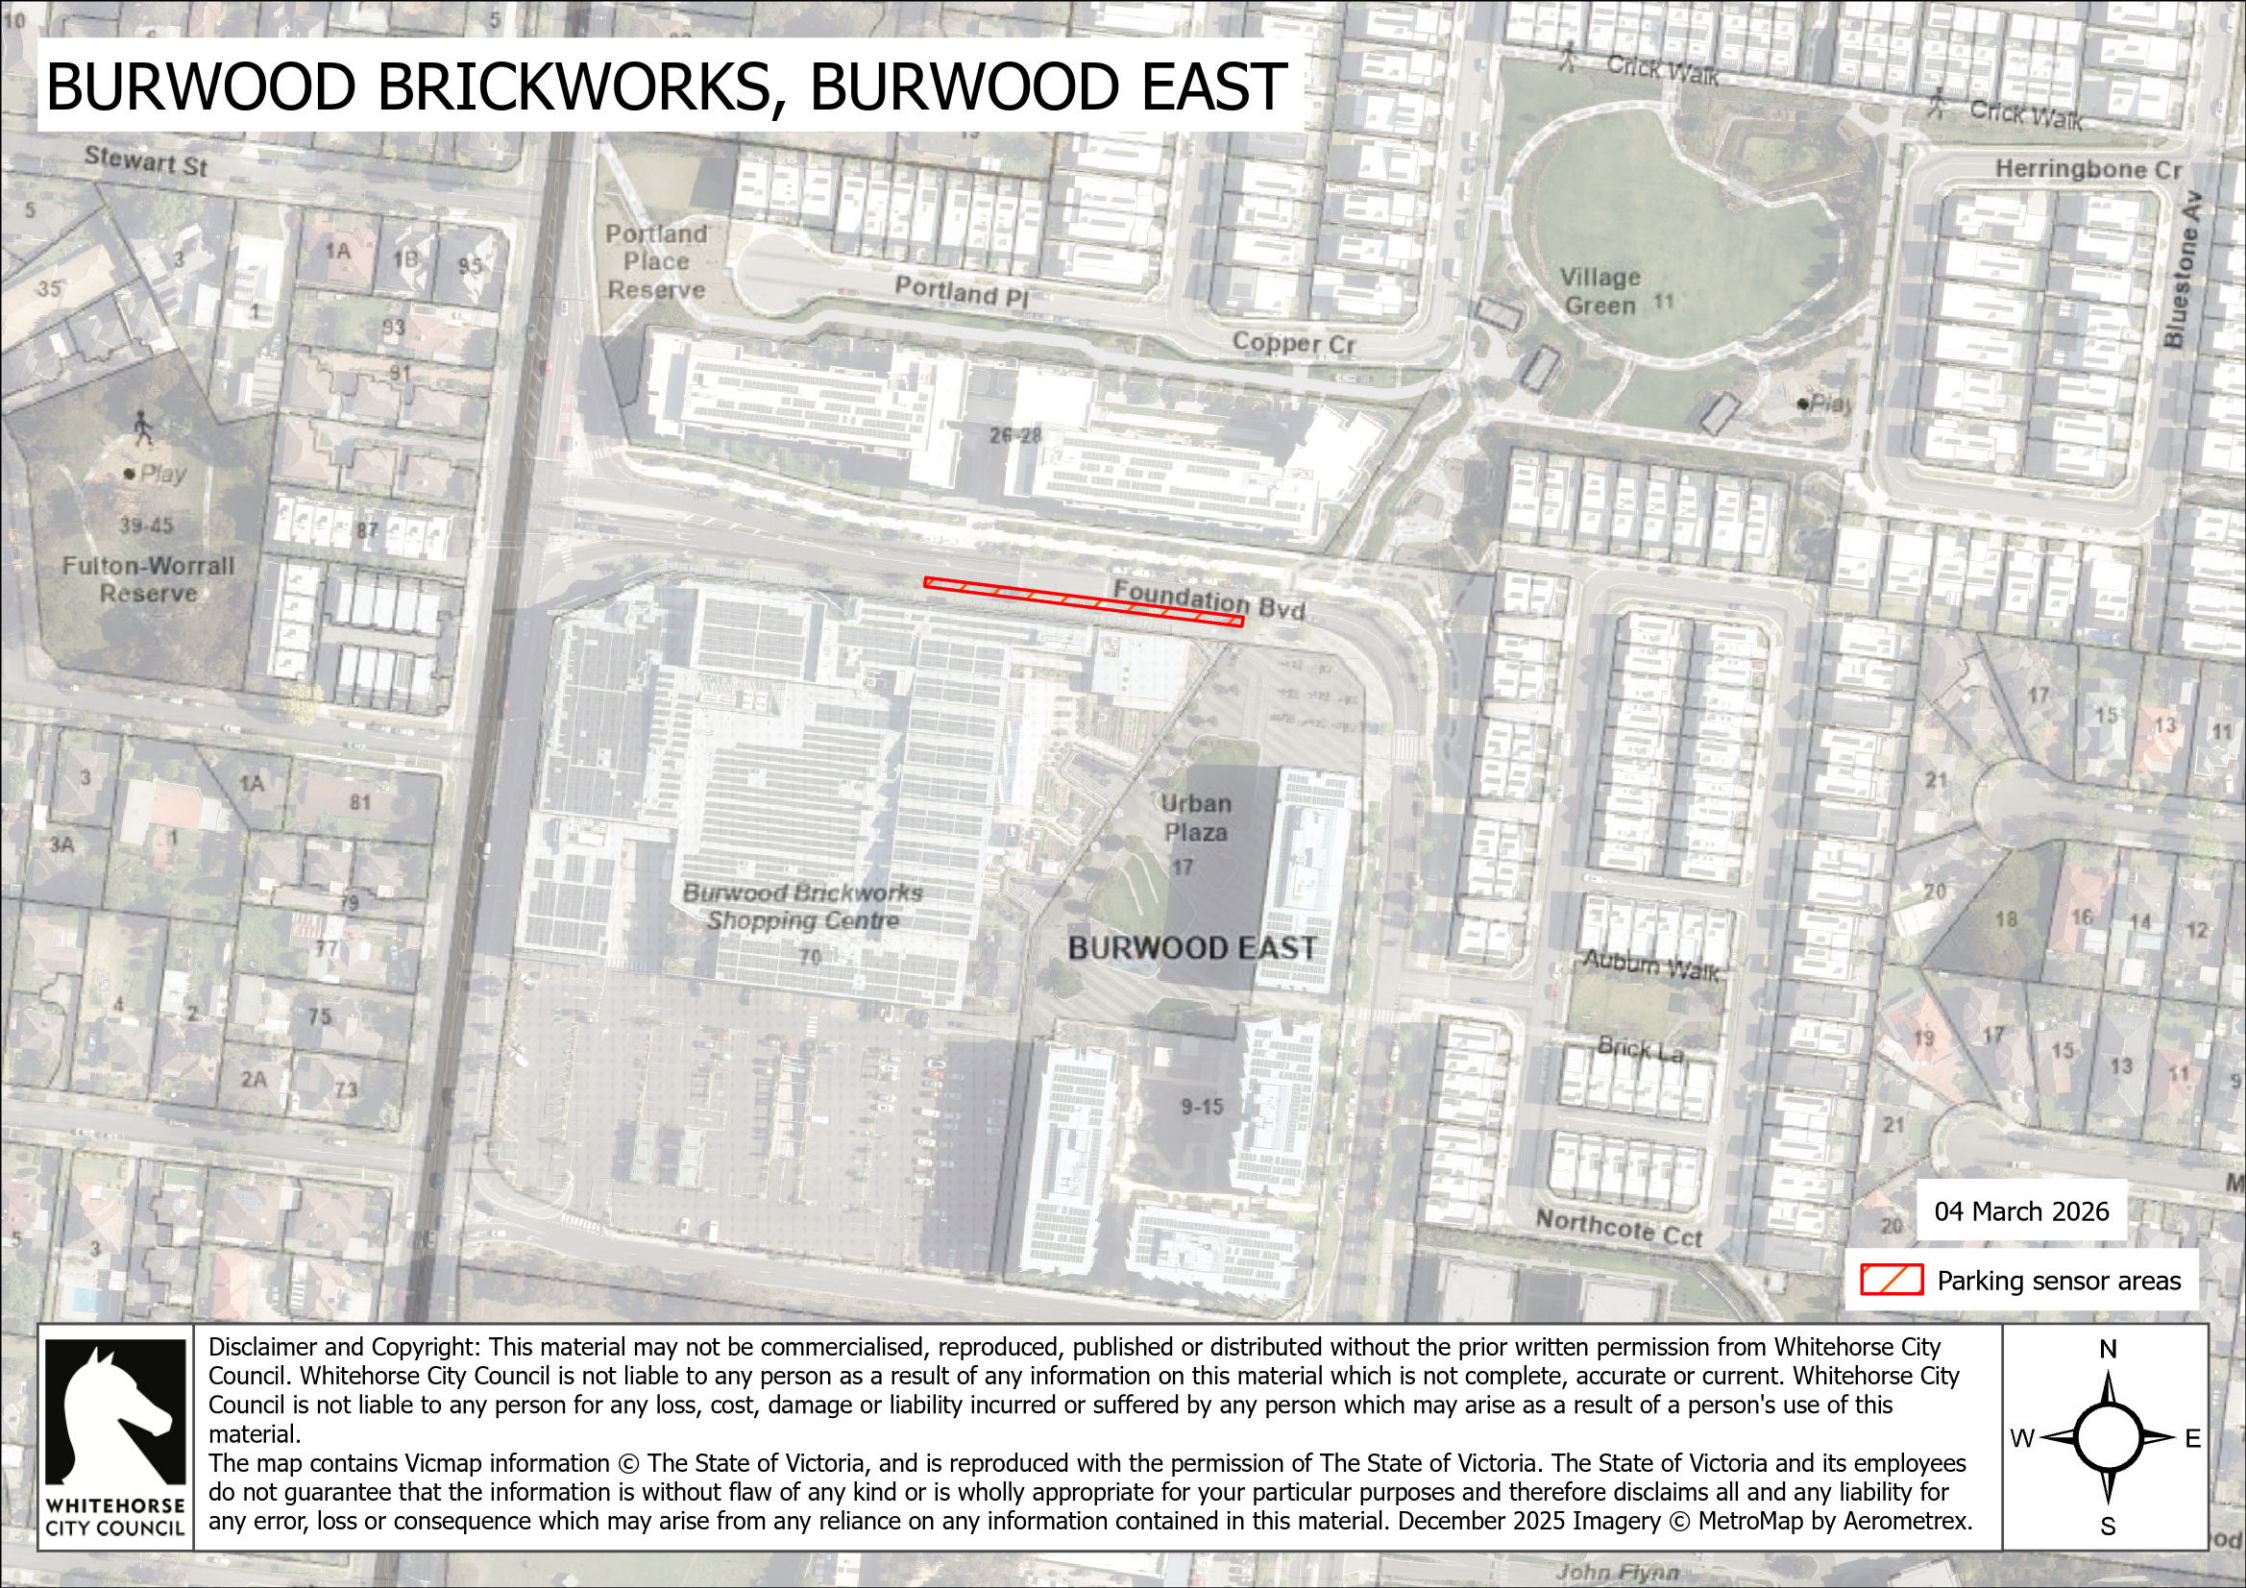

BURWOOD BRICKWORKS, BURWOOD EAST

04 March 2026

 Parking sensor areas

WHITEHORSE
CITY COUNCIL

Disclaimer and Copyright: This material may not be commercialised, reproduced, published or distributed without the prior written permission from Whitehorse City Council. Whitehorse City Council is not liable to any person as a result of any information on this material which is not complete, accurate or current. Whitehorse City Council is not liable to any person for any loss, cost, damage or liability incurred or suffered by any person which may arise as a result of a person's use of this material.

The map contains Vicmap information © The State of Victoria, and is reproduced with the permission of The State of Victoria. The State of Victoria and its employees do not guarantee that the information is without flaw of any kind or is wholly appropriate for your particular purposes and therefore disclaims all and any liability for any error, loss or consequence which may arise from any reliance on any information contained in this material. December 2025 Imagery © MetroMap by Aerometrex.