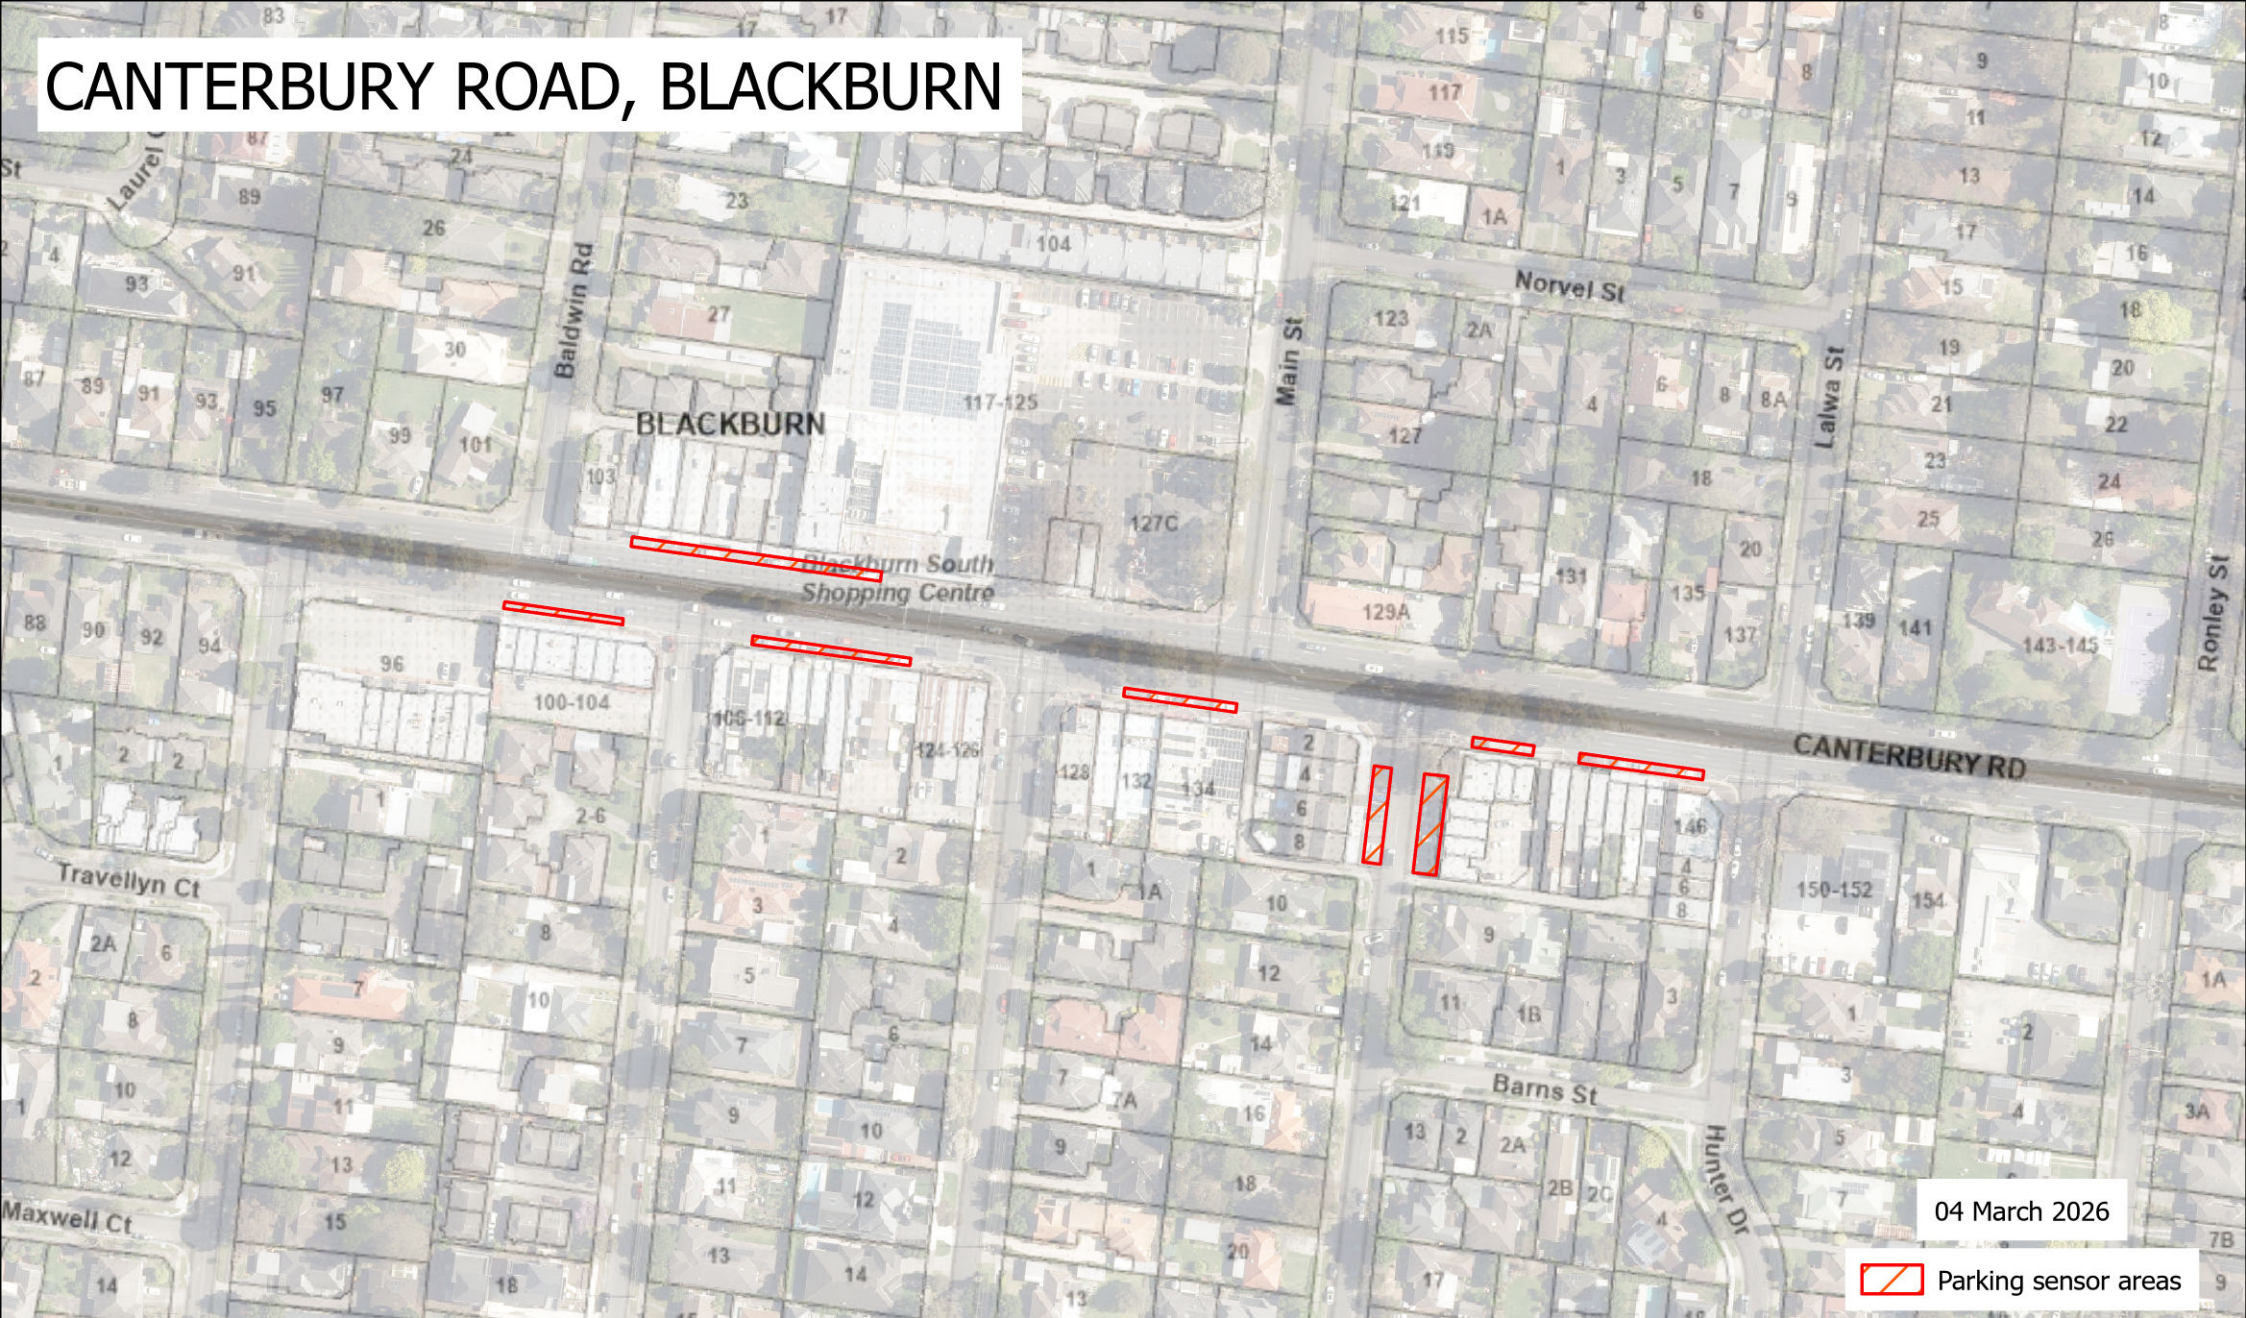

CANTERBURY ROAD, BLACKBURN

04 March 2026

 Parking sensor areas

Disclaimer and Copyright: This material may not be commercialised, reproduced, published or distributed without the prior written permission from Whitehorse City Council. Whitehorse City Council is not liable to any person as a result of any information on this material which is not complete, accurate or current. Whitehorse City Council is not liable to any person for any loss, cost, damage or liability incurred or suffered by any person which may arise as a result of a person's use of this material.

The map contains Vicmap information © The State of Victoria, and is reproduced with the permission of The State of Victoria. The State of Victoria and its employees do not guarantee that the information is without flaw of any kind or is wholly appropriate for your particular purposes and therefore disclaims all and any liability for any error, loss or consequence which may arise from any reliance on any information contained in this material. December 2025 Imagery © MetroMap by Aerometrex.