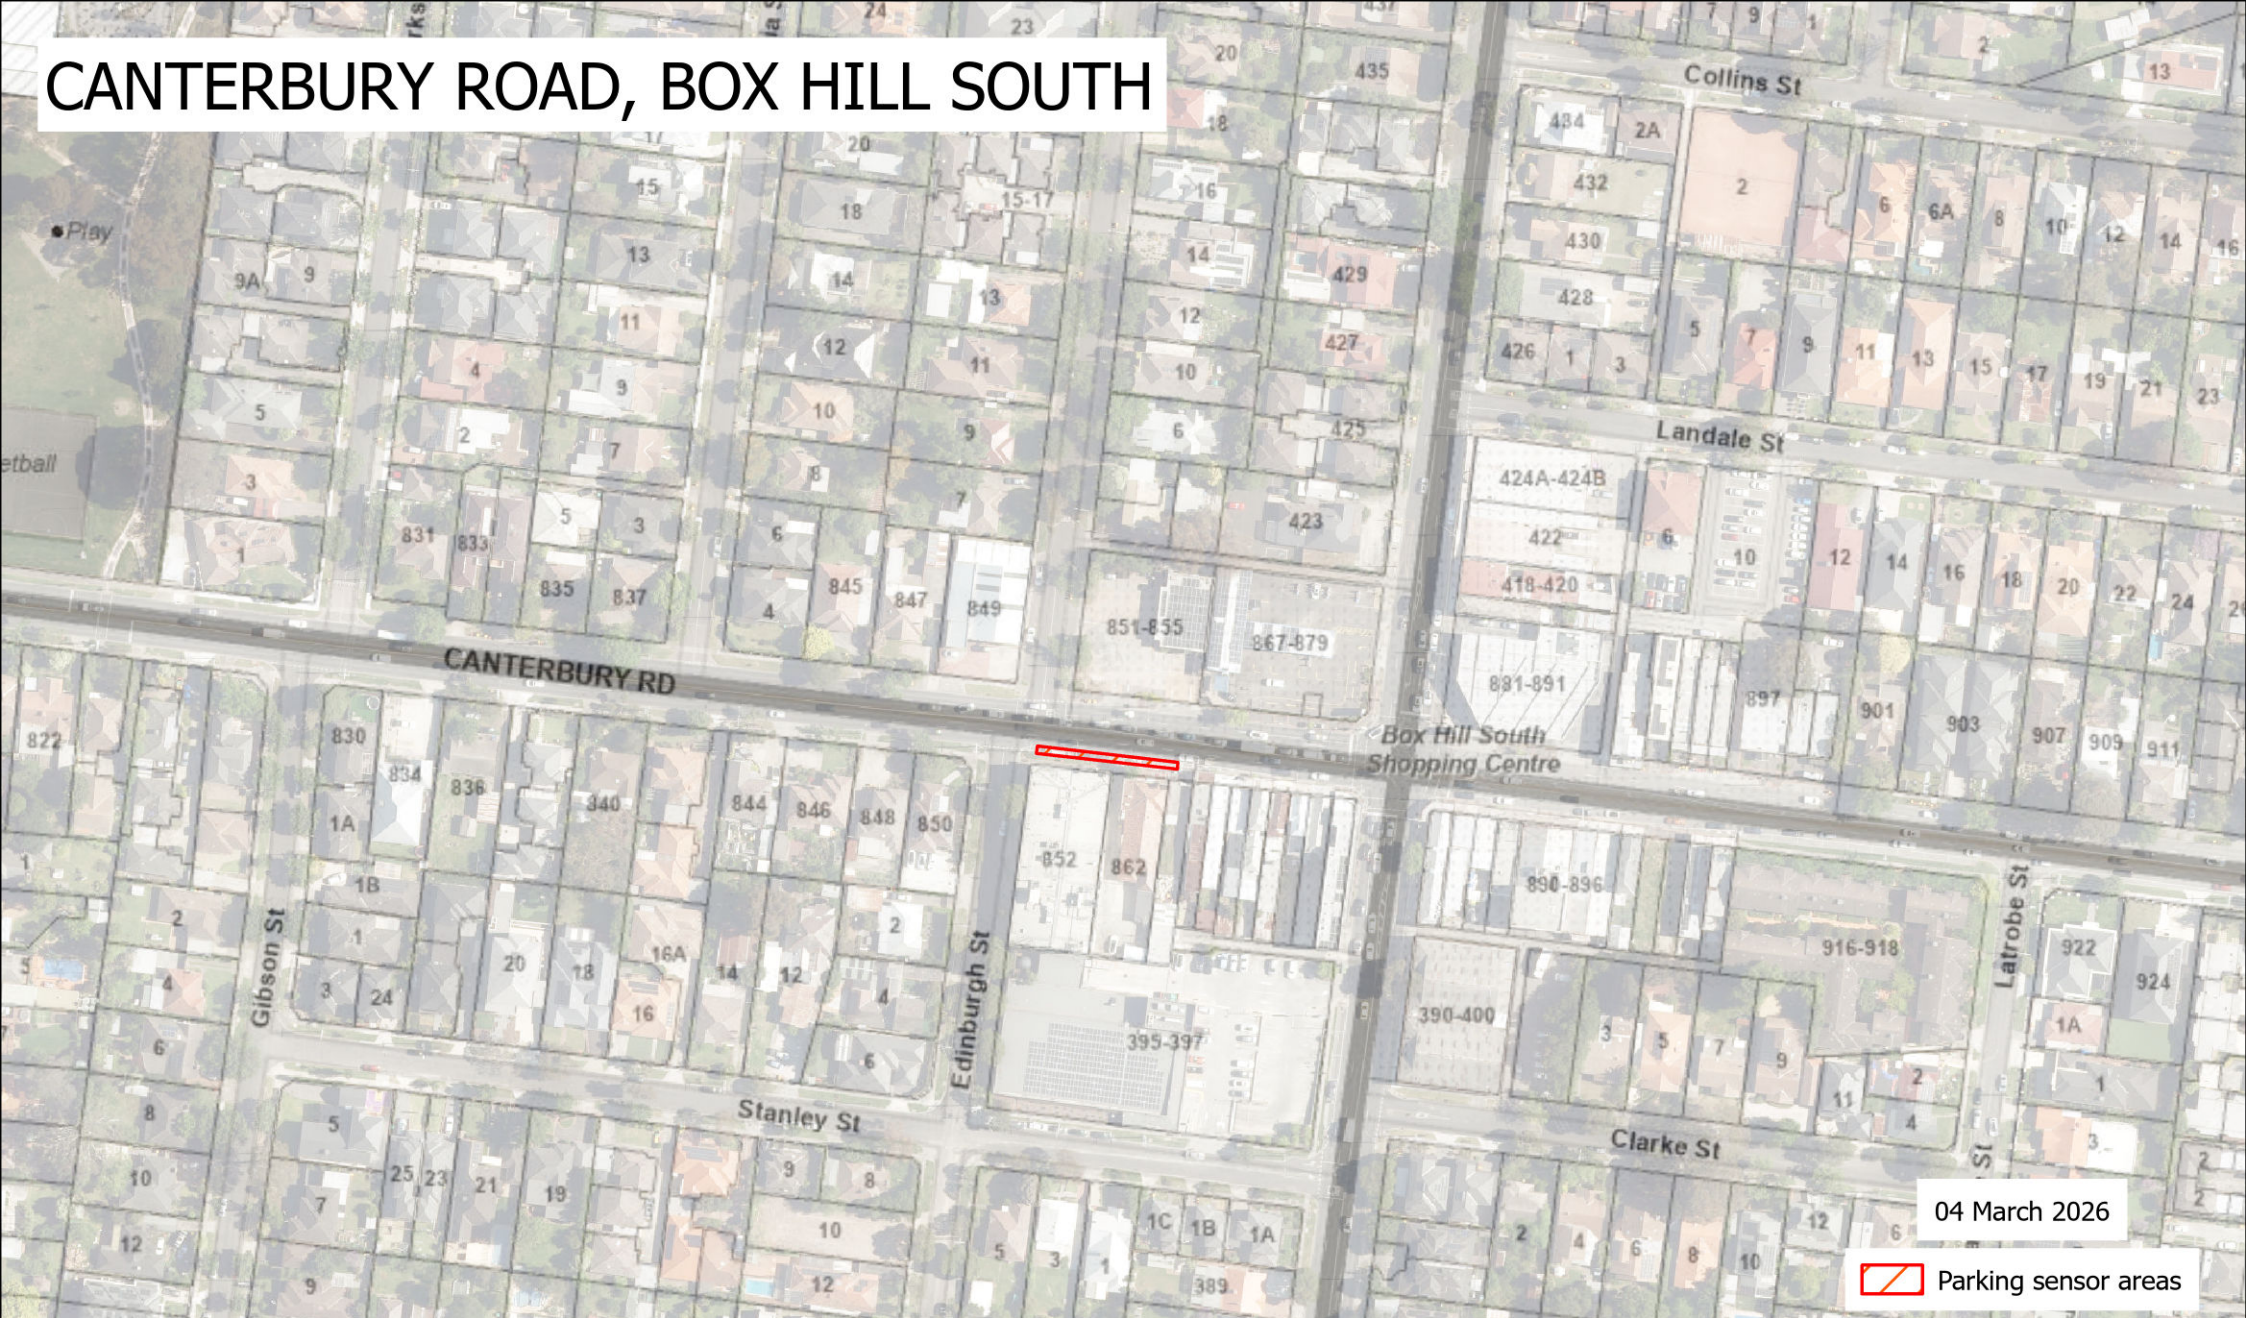

# CANTERBURY ROAD, BOX HILL SOUTH

04 March 2026

 Parking sensor areas

WHITEHORSE  
CITY COUNCIL

Disclaimer and Copyright: This material may not be commercialised, reproduced, published or distributed without the prior written permission from Whitehorse City Council. Whitehorse City Council is not liable to any person as a result of any information on this material which is not complete, accurate or current. Whitehorse City Council is not liable to any person for any loss, cost, damage or liability incurred or suffered by any person which may arise as a result of a person's use of this material.

The map contains Vicmap information © The State of Victoria, and is reproduced with the permission of The State of Victoria. The State of Victoria and its employees do not guarantee that the information is without flaw of any kind or is wholly appropriate for your particular purposes and therefore disclaims all and any liability for any error, loss or consequence which may arise from any reliance on any information contained in this material. December 2025 Imagery © MetroMap by Aerometrex.