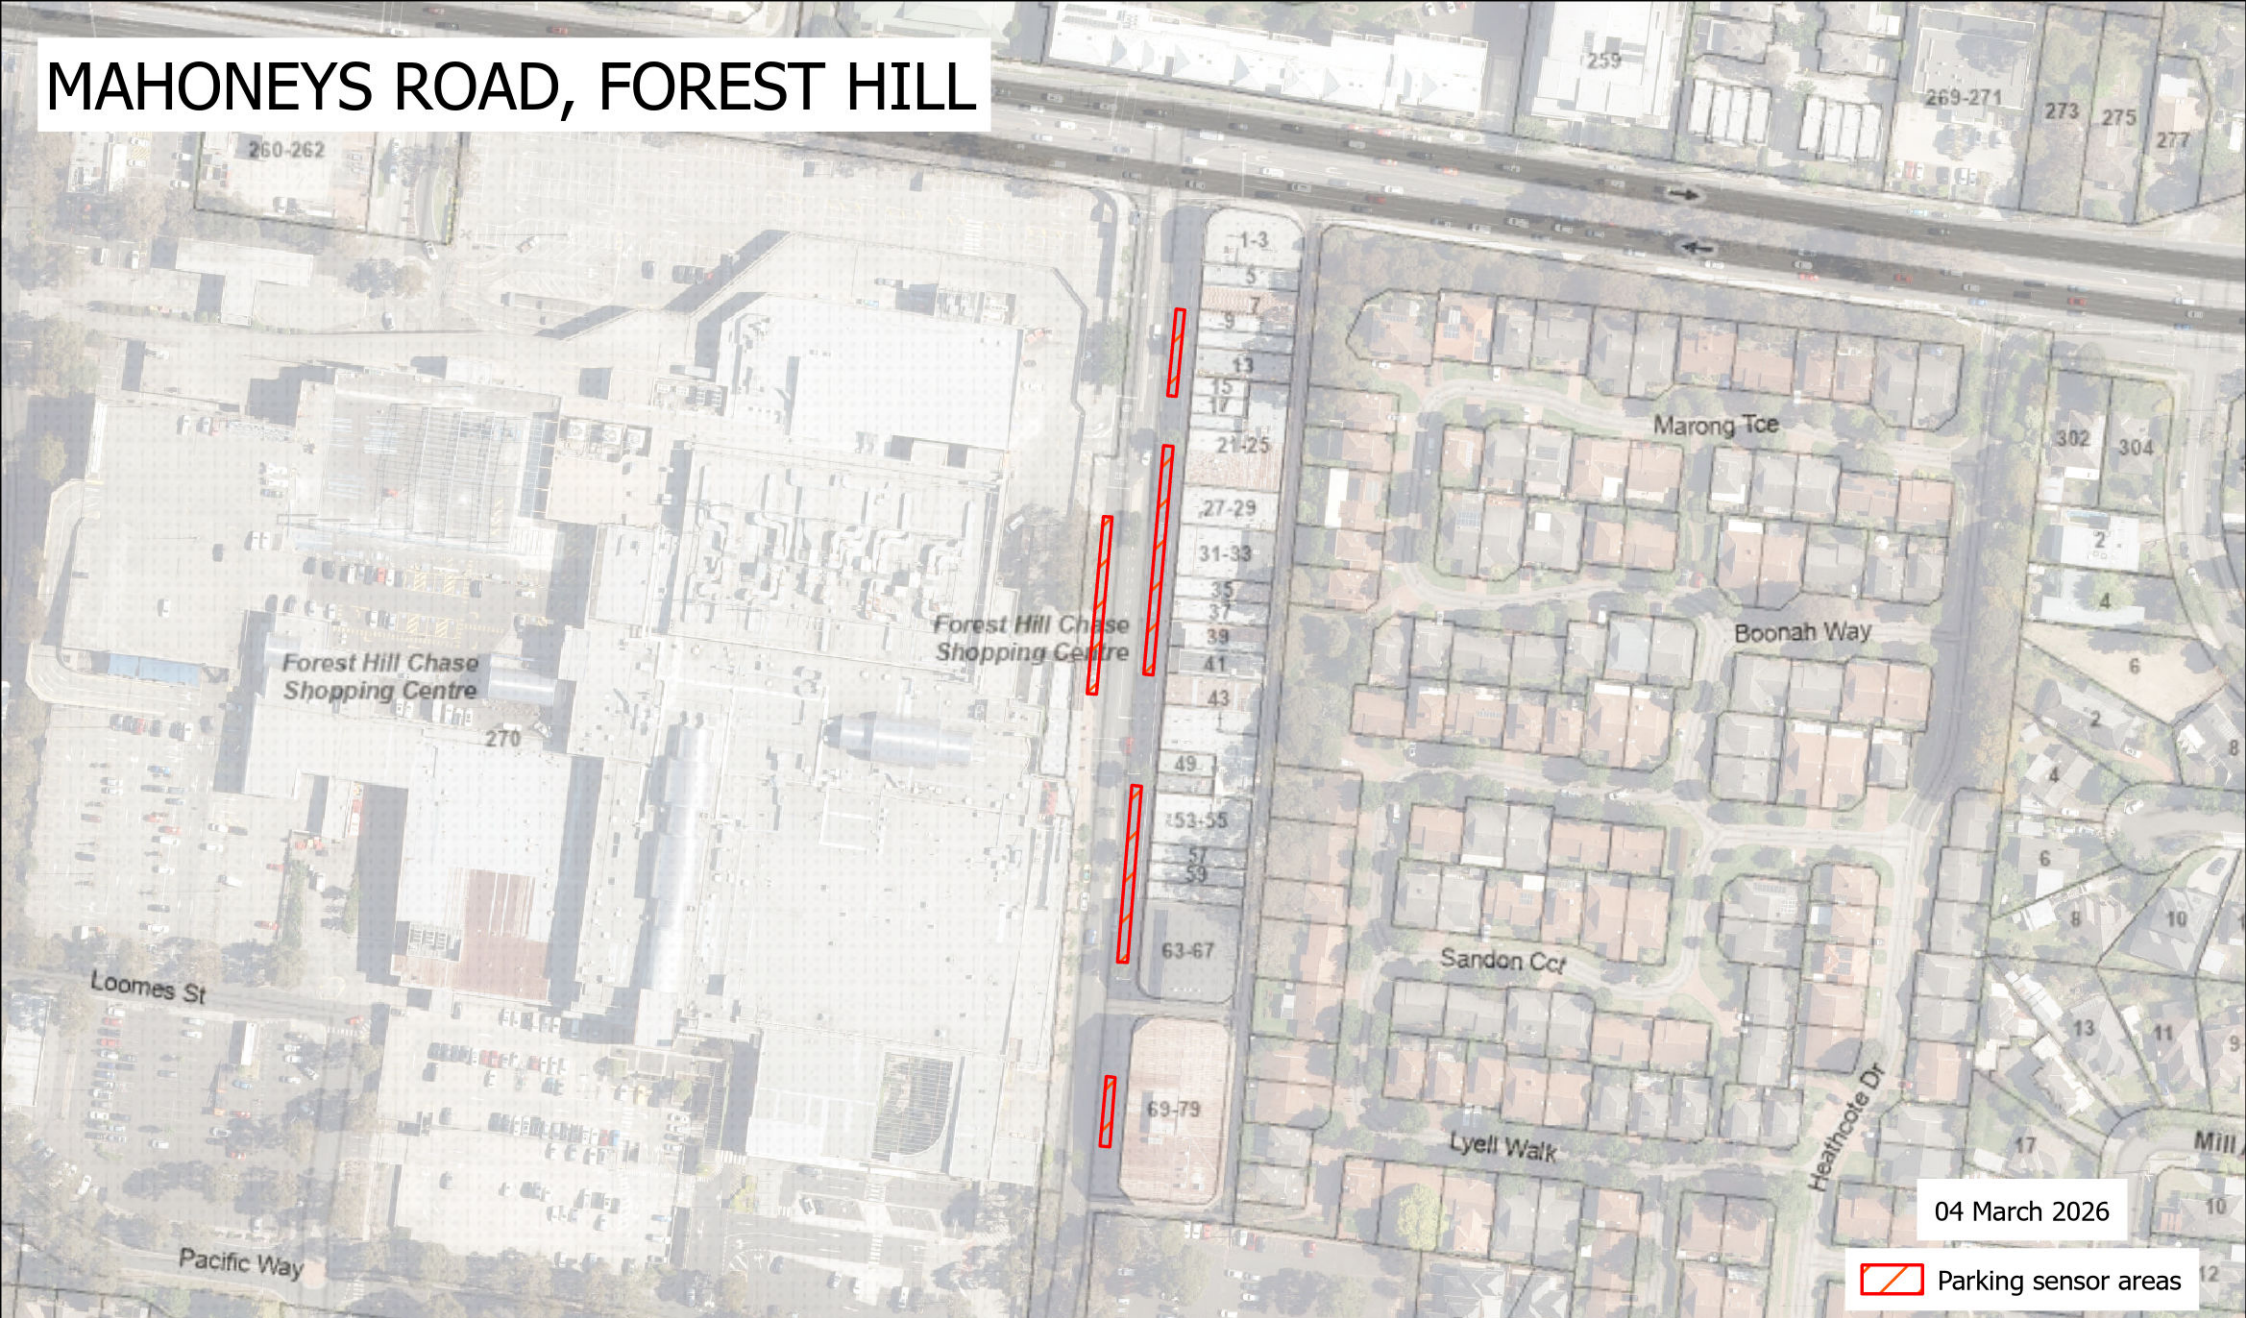

MAHONEY'S ROAD, FOREST HILL

04 March 2026

 Parking sensor areas

Disclaimer and Copyright: This material may not be commercialised, reproduced, published or distributed without the prior written permission from Whitehorse City Council. Whitehorse City Council is not liable to any person as a result of any information on this material which is not complete, accurate or current. Whitehorse City Council is not liable to any person for any loss, cost, damage or liability incurred or suffered by any person which may arise as a result of a person's use of this material.

The map contains Vicmap information © The State of Victoria, and is reproduced with the permission of The State of Victoria. The State of Victoria and its employees do not guarantee that the information is without flaw of any kind or is wholly appropriate for your particular purposes and therefore disclaims all and any liability for any error, loss or consequence which may arise from any reliance on any information contained in this material. December 2025 Imagery © MetroMap by Aerometrex.