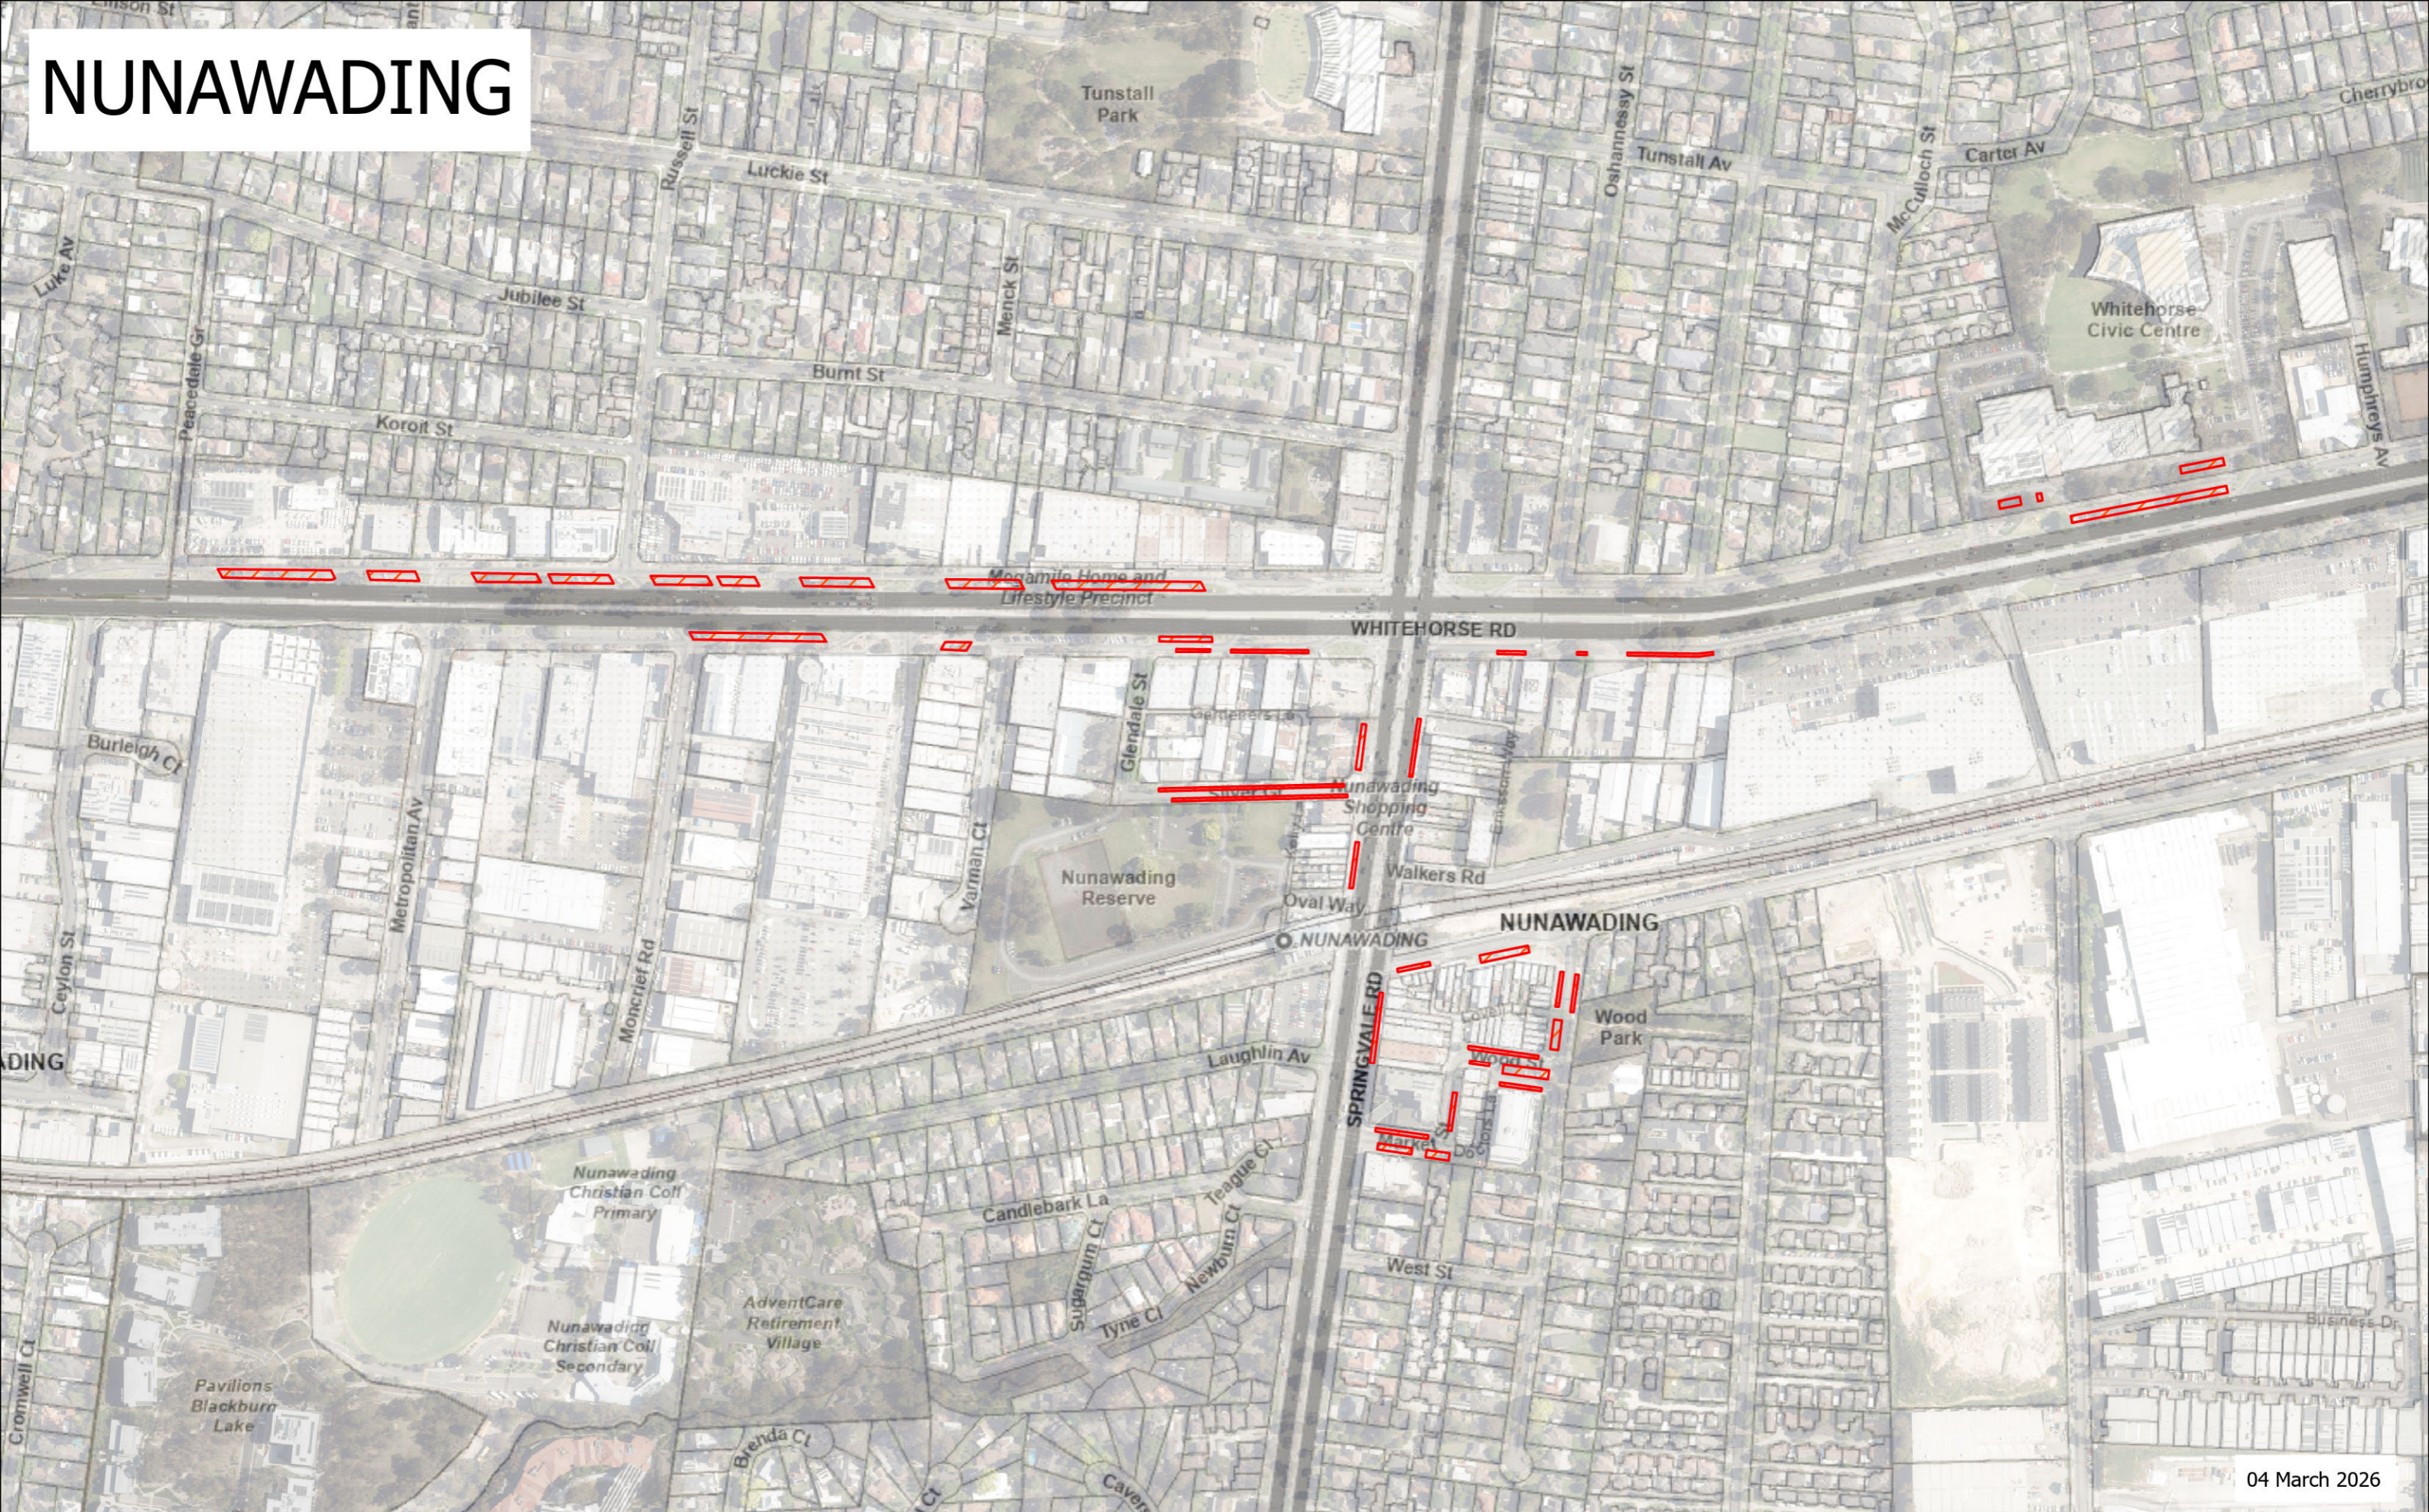

NUNAWADING

04 March 2026

WHITEHORSE CITY COUNCIL

Disclaimer and Copyright: This material may not be commercialised, reproduced, published or distributed without the prior written permission from Whitehorse City Council. Whitehorse City Council is not liable to any person as a result of any information on this material which is not complete, accurate or current. Whitehorse City Council is not liable to any person for any loss, cost, damage or liability incurred or suffered by any person which may arise as a result of a person's use of this material. The map contains Vicmap information © The State of Victoria, and is reproduced with the permission of The State of Victoria. The State of Victoria and its employees do not guarantee that the information is without flaw of any kind or is wholly appropriate for your particular purposes and therefore disclaims all and any liability for any error, loss or consequence which may arise from any reliance on any information contained in this material. December 2025 Imagery © MetroMap by Aerometrex.

 Parking sensor areas