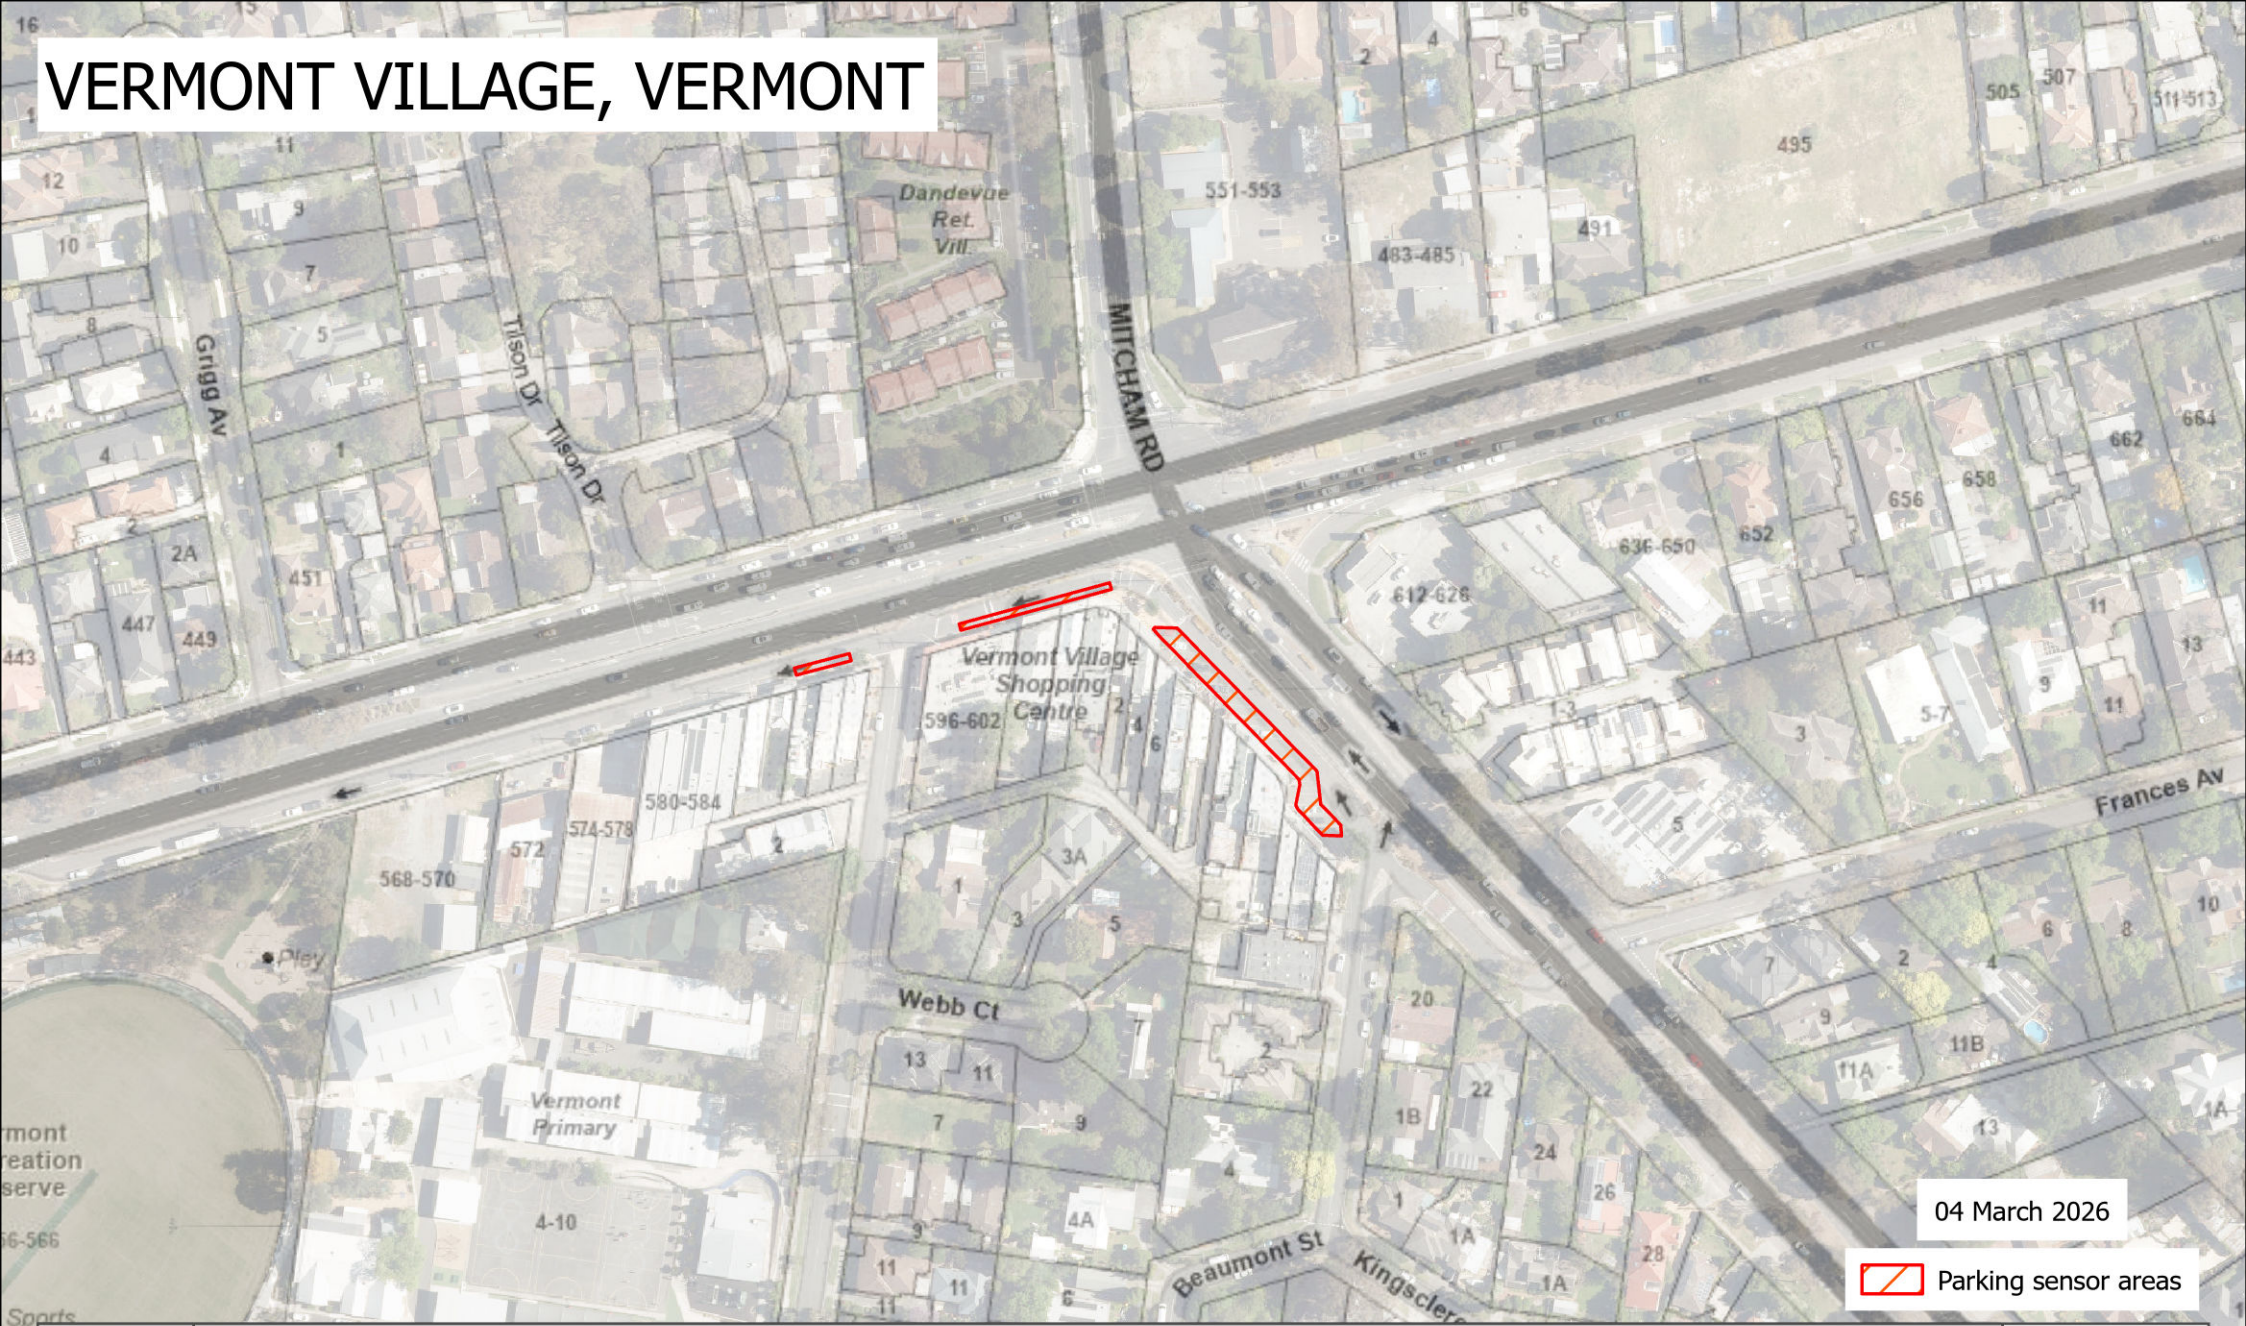

# VERMONT VILLAGE, VERMONT

04 March 2026

 Parking sensor areas

Disclaimer and Copyright: This material may not be commercialised, reproduced, published or distributed without the prior written permission from Whitehorse City Council. Whitehorse City Council is not liable to any person as a result of any information on this material which is not complete, accurate or current. Whitehorse City Council is not liable to any person for any loss, cost, damage or liability incurred or suffered by any person which may arise as a result of a person's use of this material.

The map contains Vicmap information © The State of Victoria, and is reproduced with the permission of The State of Victoria. The State of Victoria and its employees do not guarantee that the information is without flaw of any kind or is wholly appropriate for your particular purposes and therefore disclaims all and any liability for any error, loss or consequence which may arise from any reliance on any information contained in this material. December 2025 Imagery © MetroMap by Aerometrex.