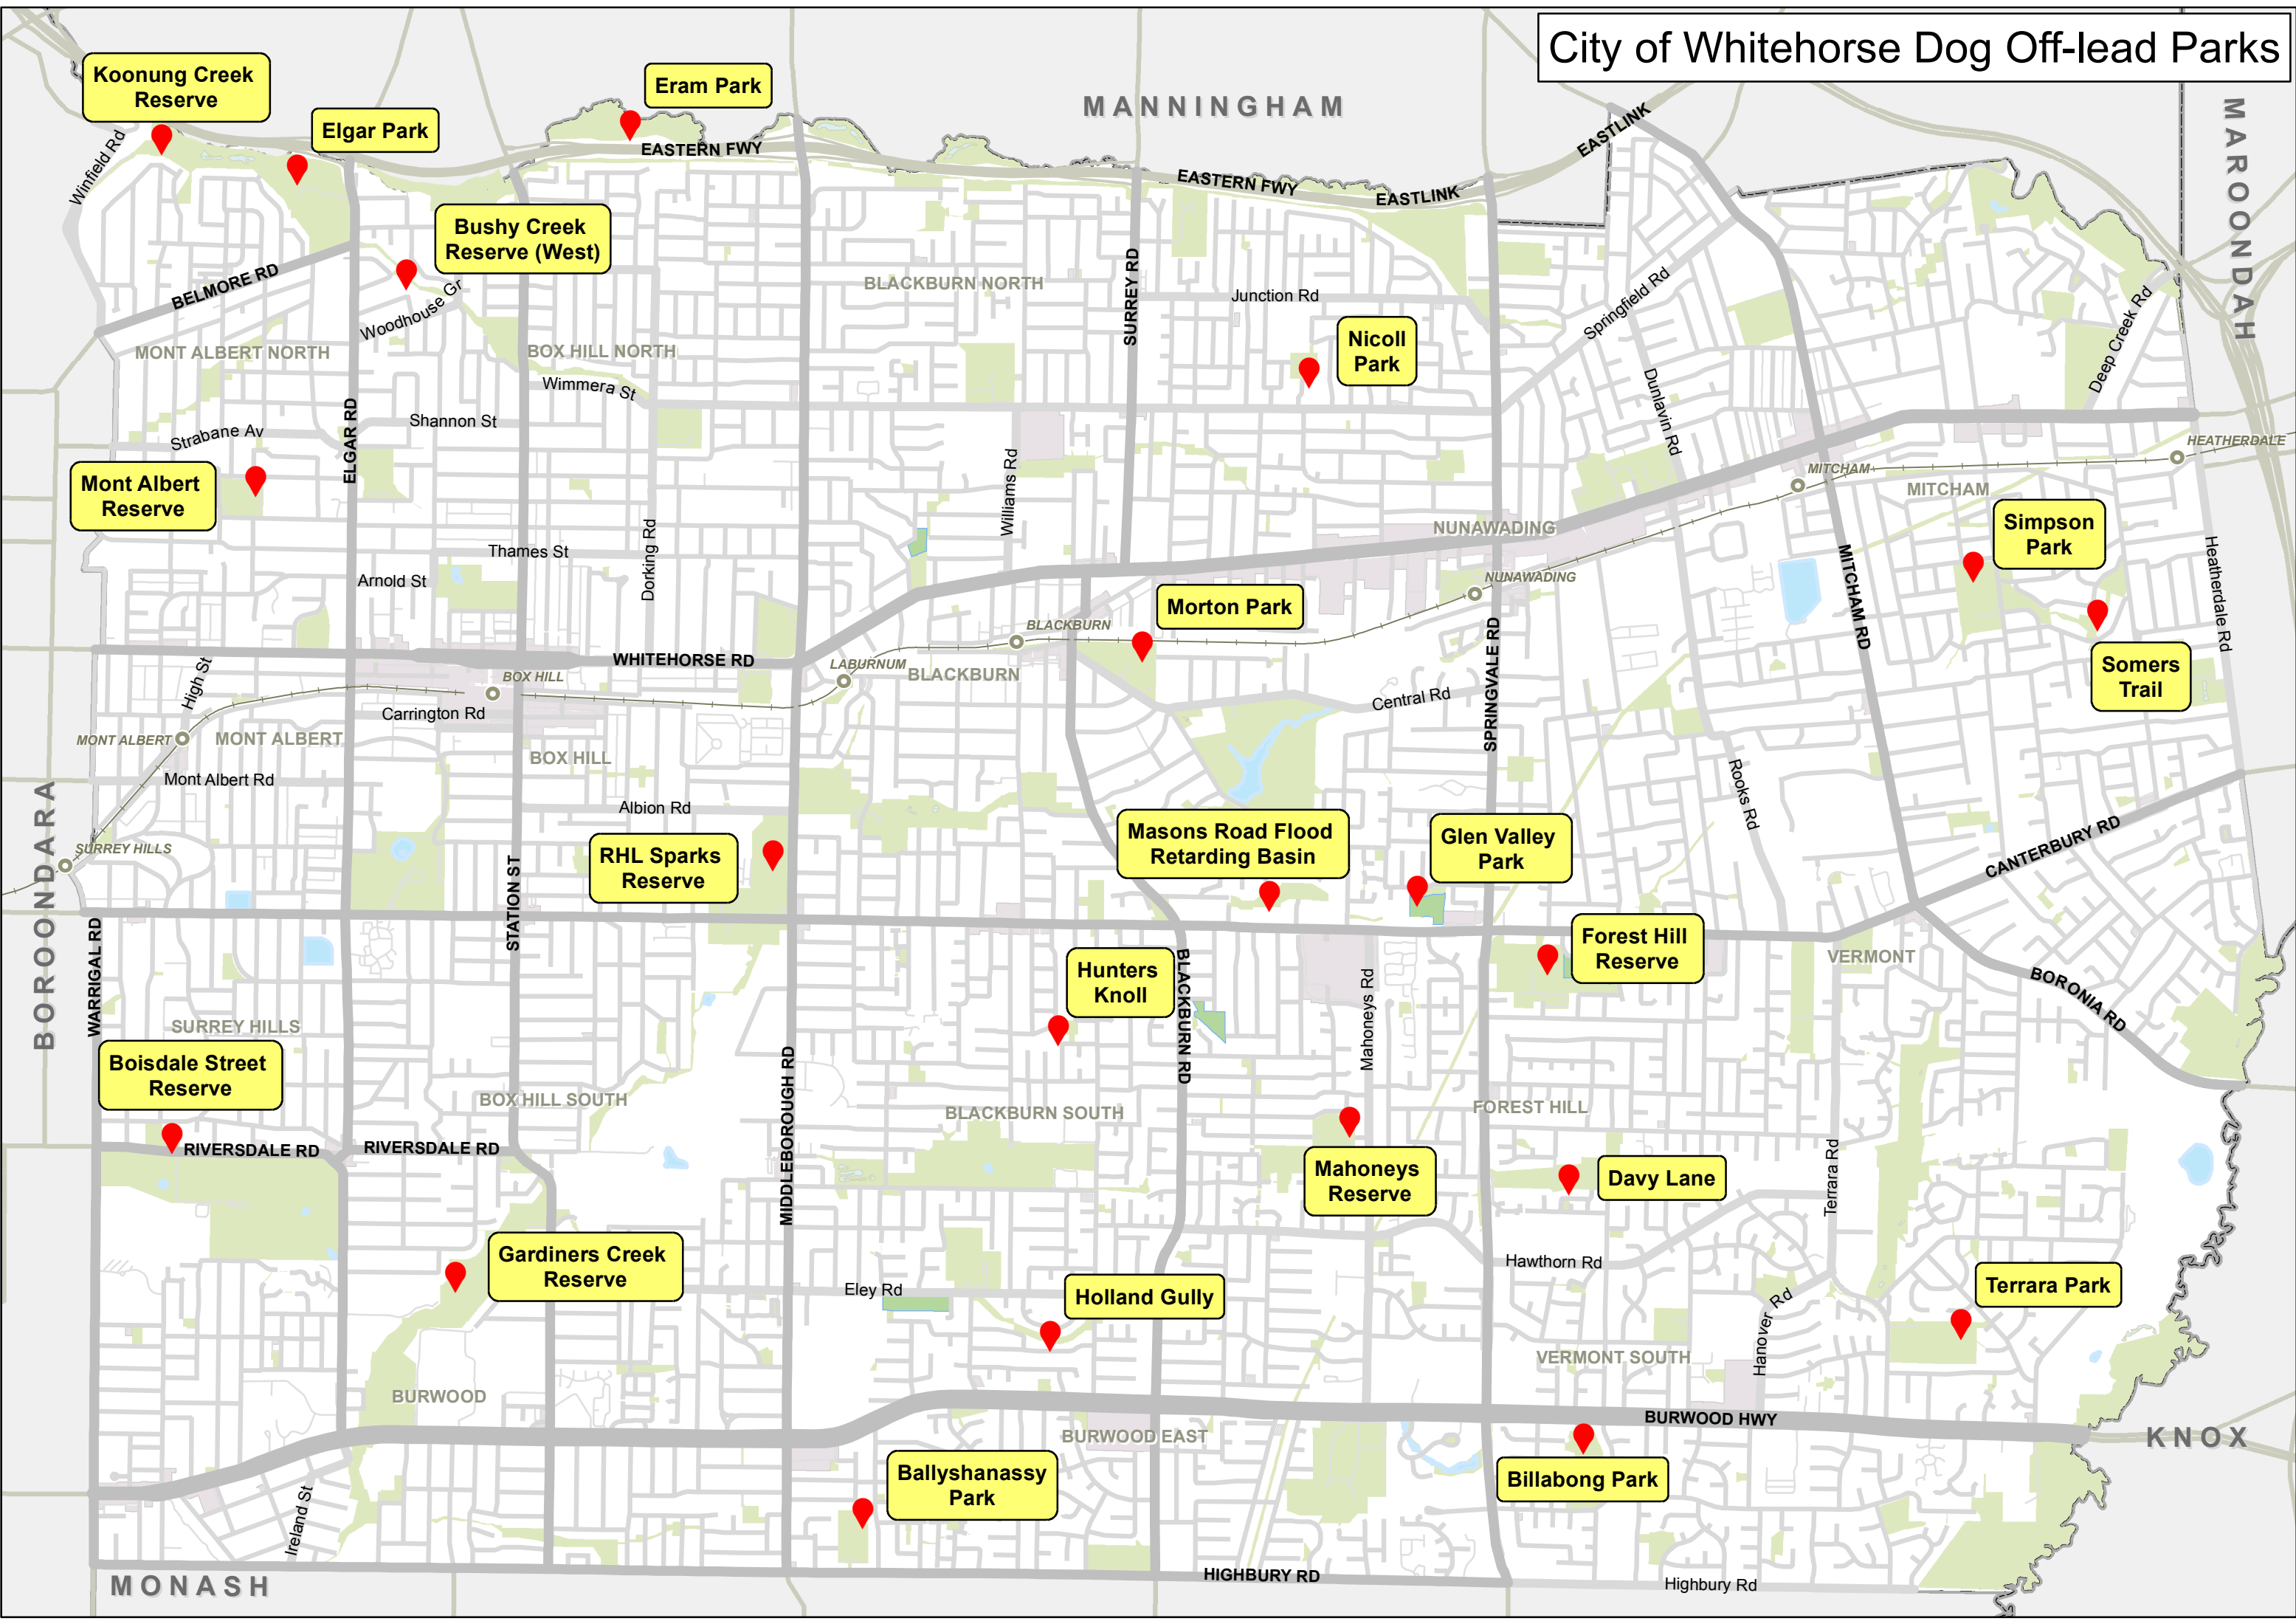

# City of Whitehorse Dog Off-lead Parks

Some of the parks have regular scheduled sports activities and the sporting field areas in these parks can be unavailable to dogs at times.

Shared resources - During organised sporting activities, dogs are not allowed on the sporting grounds or within 2.5 metres of the perimeter of the event, and never closer than 2.5 metres from BBQ areas and playgrounds.