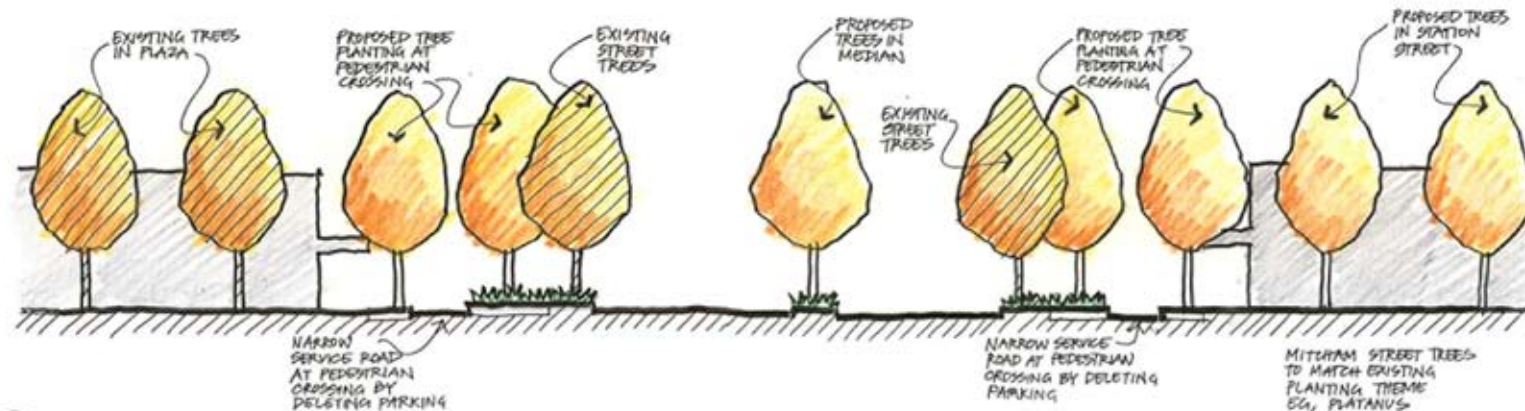

1 COMMUNITY PRECINCT SILVER GROVE, NUNAWADING

2 WHITEHORSE ROAD - CIVIC PRECINCT

3 WHITEHORSE ROAD - TYPICAL SECTION

4 WHITEHORSE ROAD - MITCHAM ACTIVITY CENTRE

5 STATION STREET, MITCHAM

EXISTING & STREETSCAPE

NOTE: Colours and forms of tree are indicative only.