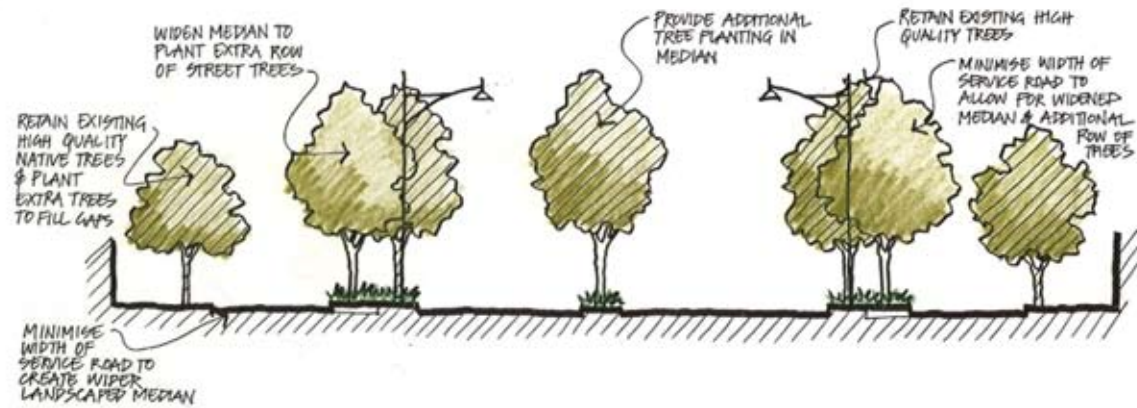

1 COMMUNITY PRECINCT SILVER GROVE, NUNAWADING

2 WHITEHORSE ROAD - CIVIC PRECINCT

3 WHITEHORSE ROAD - TYPICAL SECTION

4 WHITEHORSE ROAD - MITCHAM ACTIVITY CENTRE

5 STATION STREET, MITCHAM

EXISTING & STREETSCAPE

NOTE: Colours and forms of tree are indicative only.