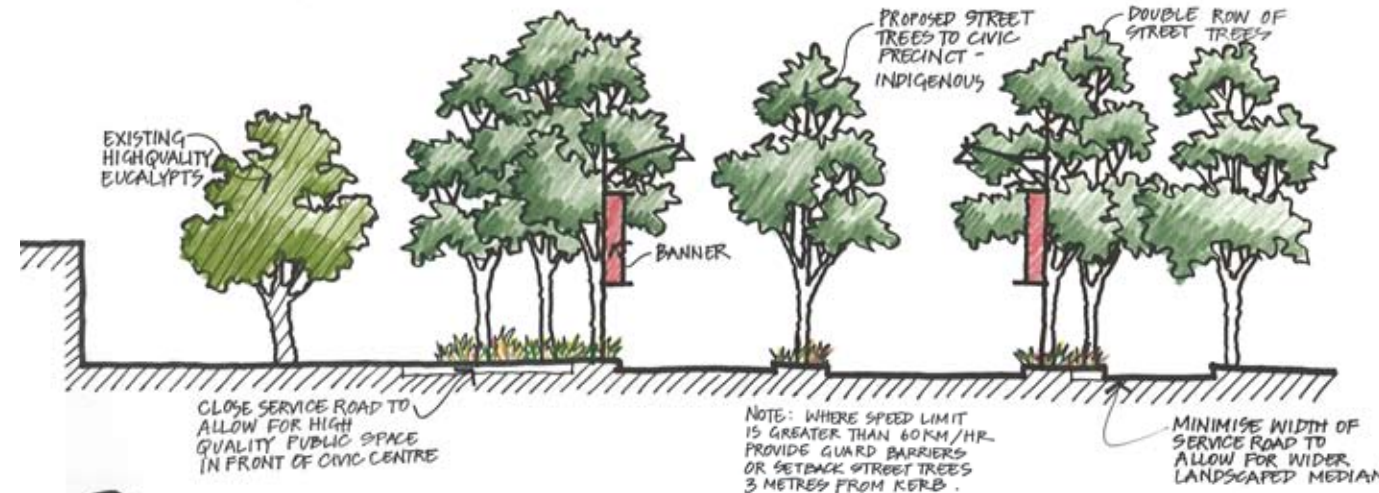

1 COMMUNITY PRECINCT SILVER GROVE, NUNAWADING

2 WHITEHORSE ROAD - CIVIC PRECINCT

3 WHITEHORSE ROAD - TYPICAL SECTION

4 WHITEHORSE ROAD - MITCHAM ACTIVITY CENTRE

5 STATION STREET, MITCHAM

EXISTING & STREETSCAPE

NOTE: Colours and forms of tree are indicative only.