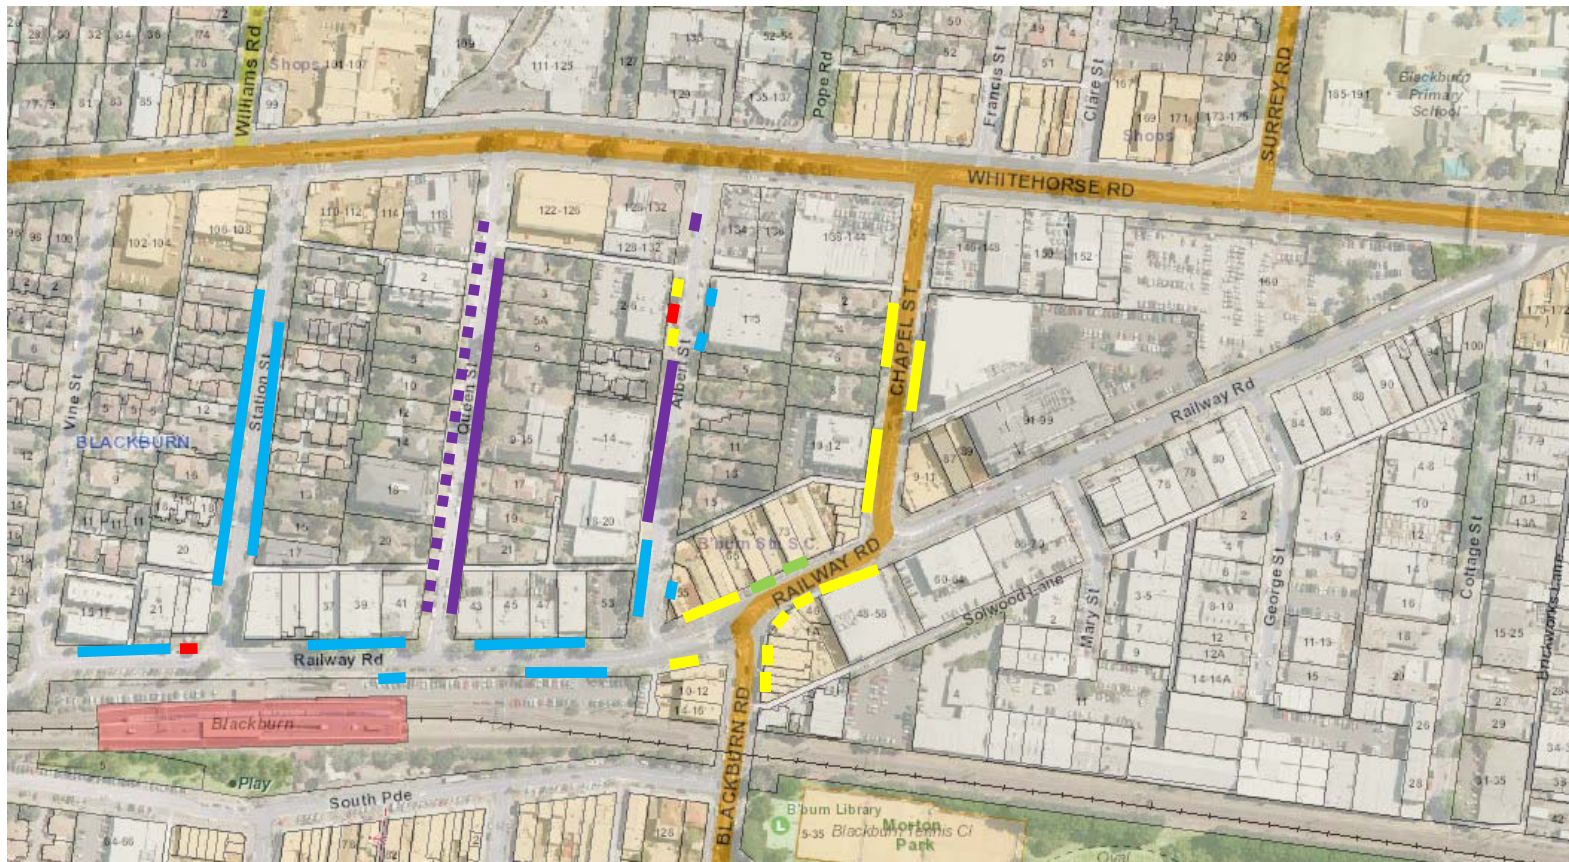

North of Blackburn Station

Map Legend

Proposed Monitor Location	Parking Restrictions
	5 minute parking
	15 minute parking
	30 minute parking
	1 hour parking
	2 hour parking
	3 hour parking
	4 hour parking
	Disabled Parking