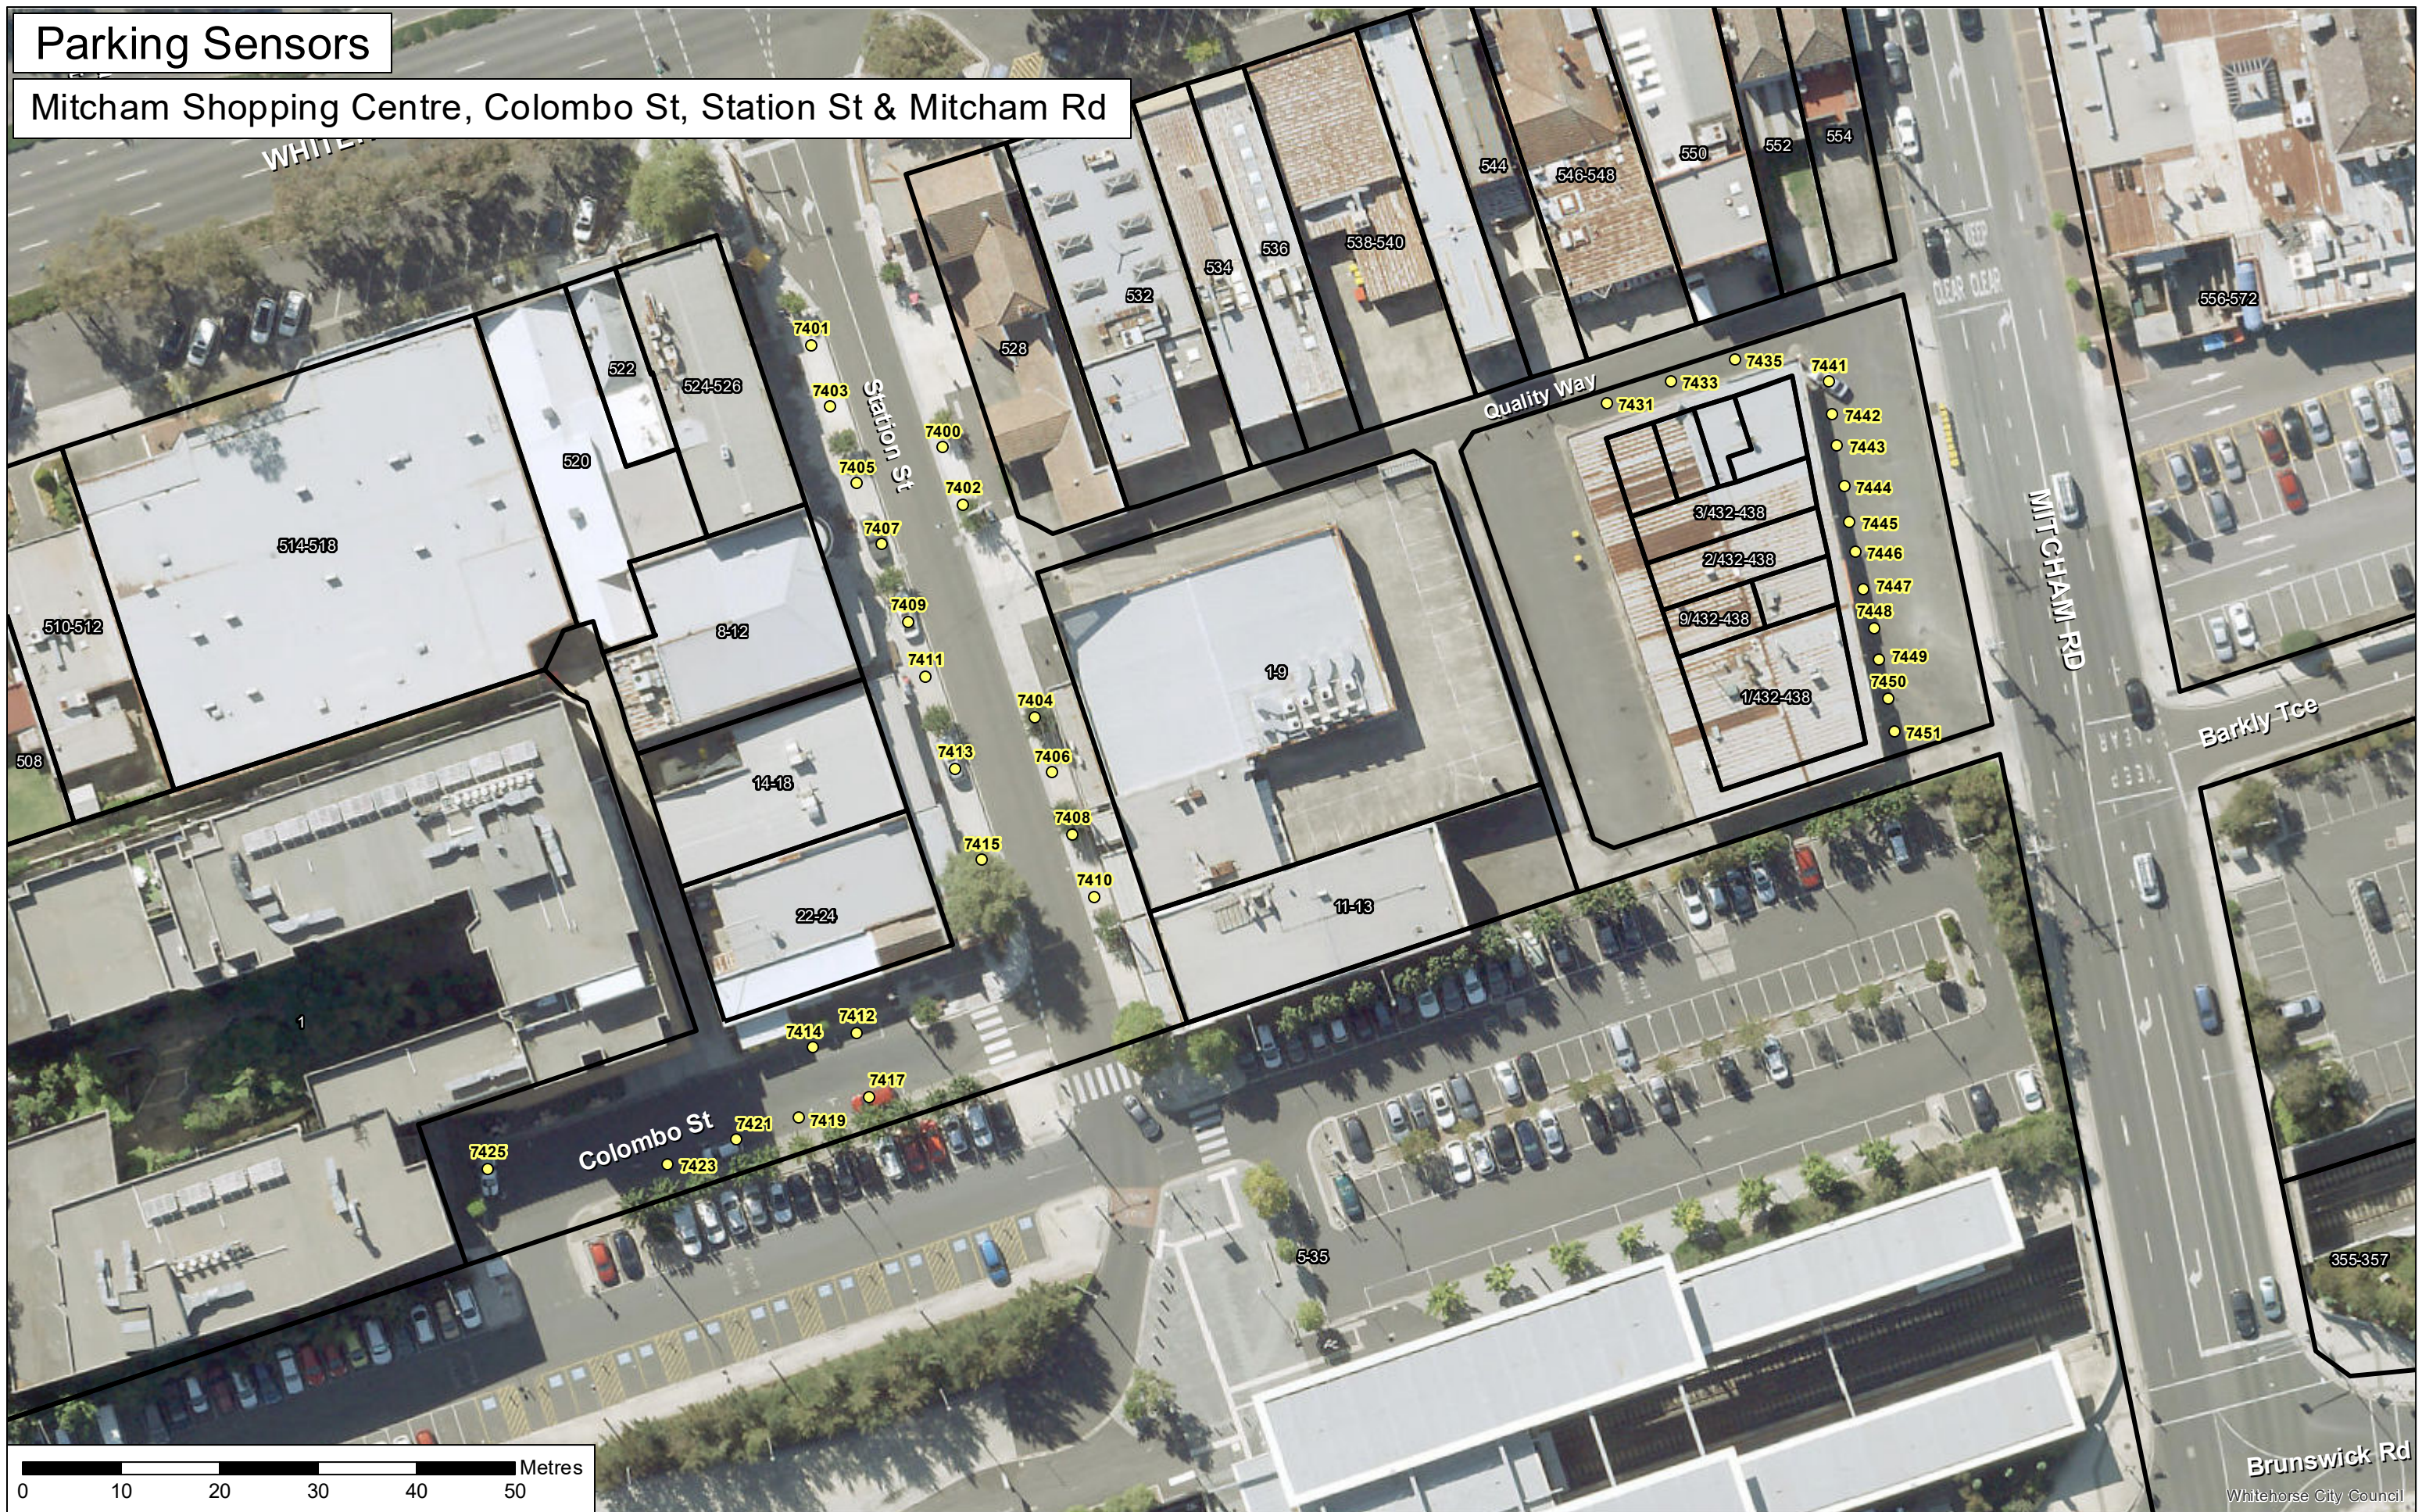

Parking Sensors

Mitcham Shopping Centre, Colombo St, Station St & Mitcham Rd

The City of Whitehorse does not represent or warrant that the information is accurate, complete or current. The City of Whitehorse shall not accept any responsibility to any party for any loss or damage which may arise from this information. This document must not be reproduced without prior permission from the City of Whitehorse

2021 Aerial Photography, © Aerometrex (2022)

Copyright (c) The State of Victoria, Department of Environment, Land, Water & Planning. Reproduced by permission of the Department of Environment, Land, Water & Planning and therefore is not an official copy. This material may be of assistance to you but the State of Victoria and its employees do not guarantee that the publication is without flaw of any kind or is wholly appropriate for your particular purposes and therefore disclaims all liability for any error, loss or consequences which may arise from your relying on any information contained in this material [or publication].