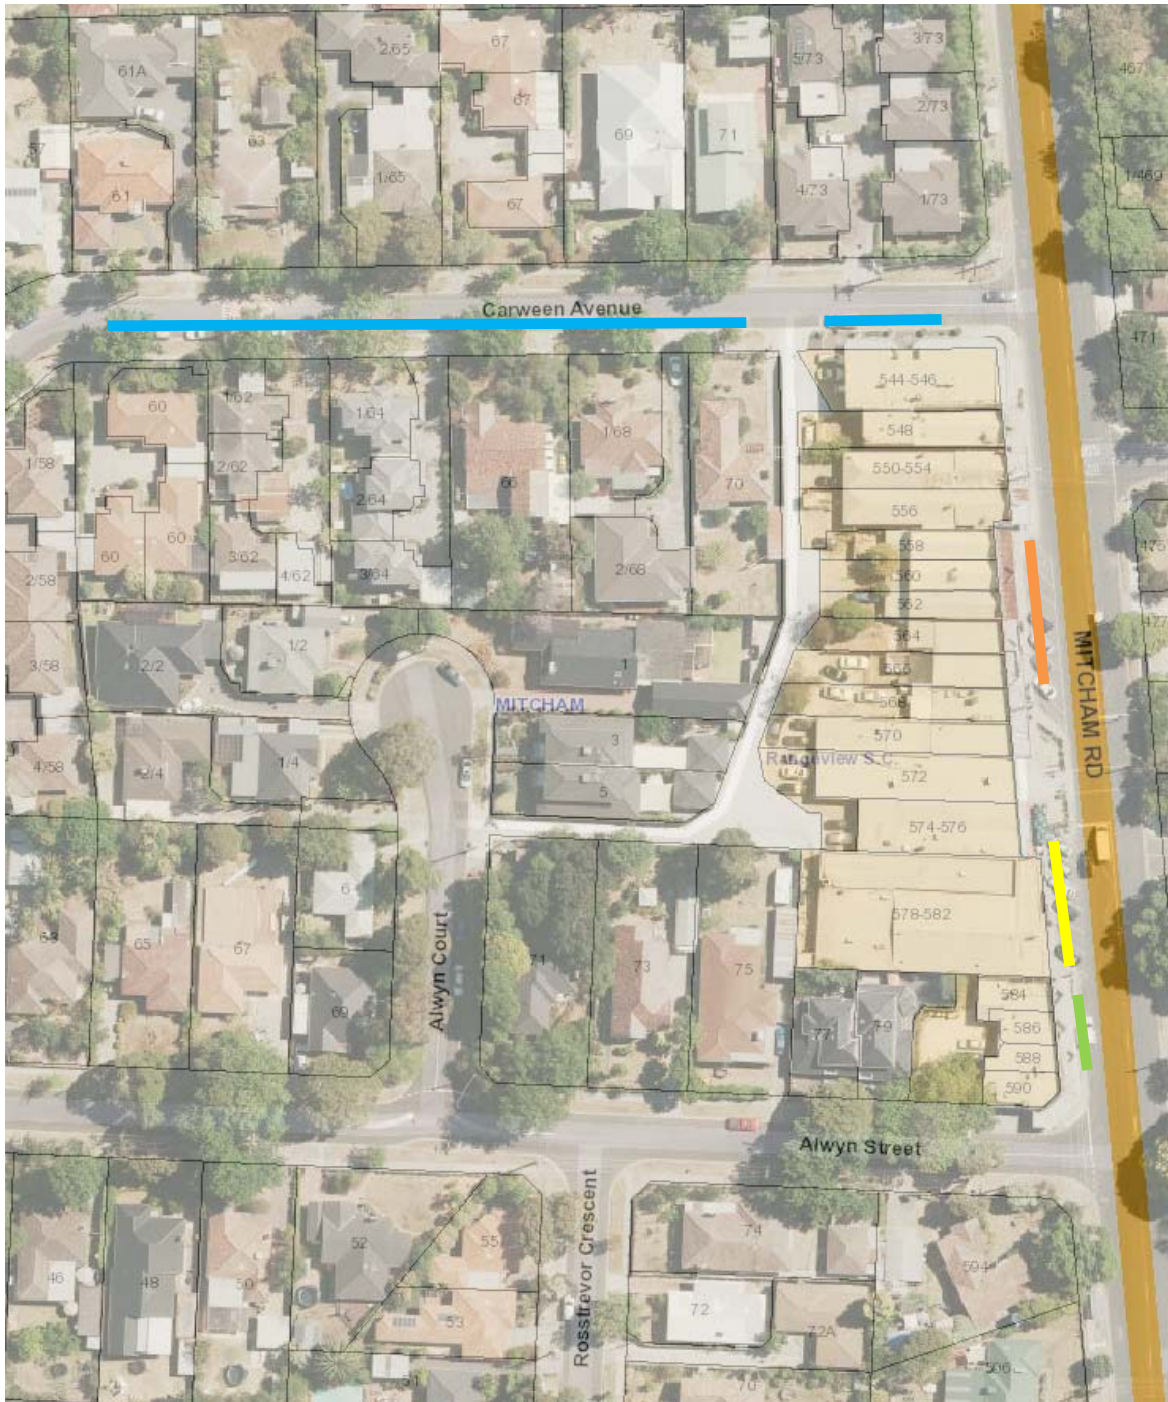

# Rangeview Shops Mitcham

## Map Legend

Proposed Monitor Location	Parking Restrictions
	5 minute parking
	15 minute parking
	30 minute parking

Proposed Monitor Location	Parking Restrictions
	1 hour parking
	2 hour parking
	3 hour parking