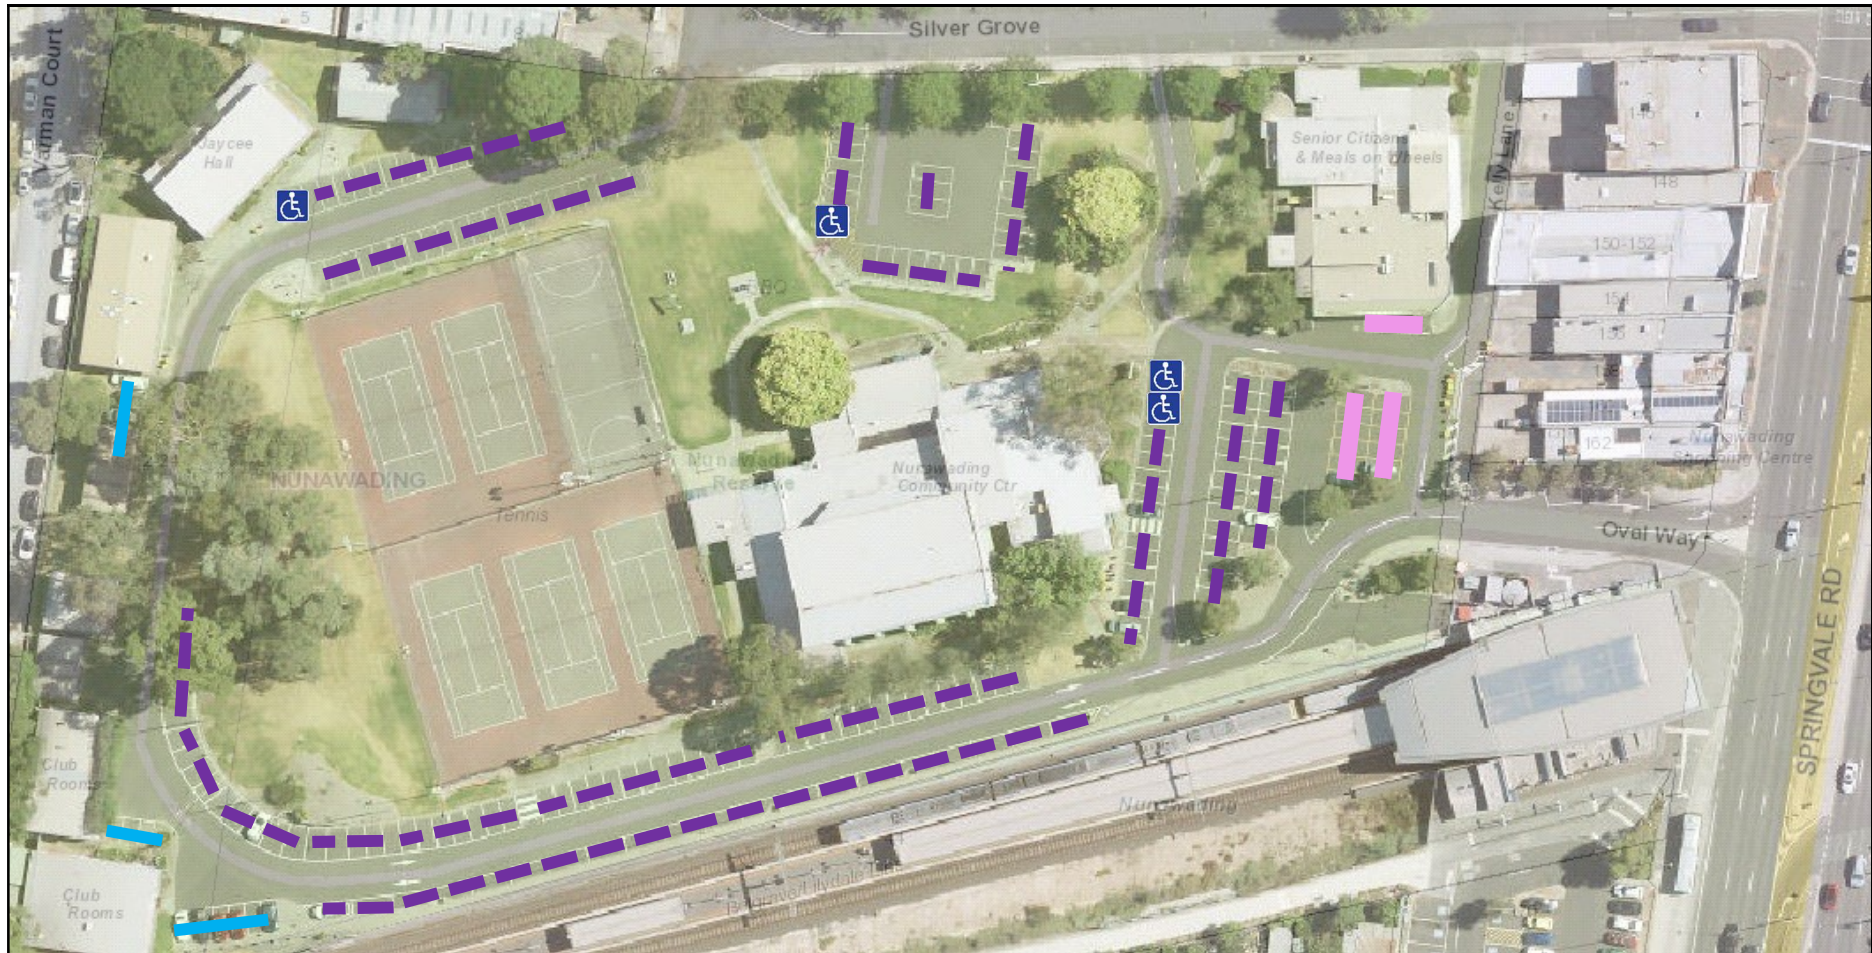

Silver Grove, Nunawading Off-Street Car Park

-  4 Hour Parking
-  Disabled Parking
-  Council Vehicle Parking Only
-  Permit Parking