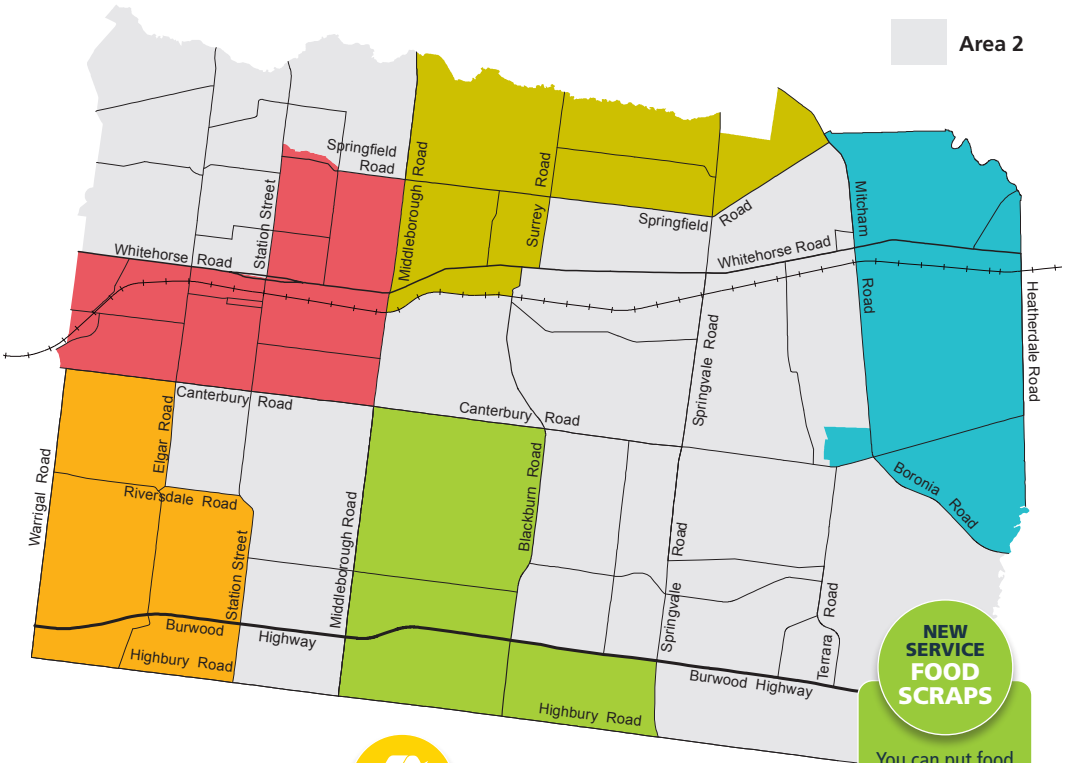

WHITEHORSE
CITY COUNCIL

Area 1 collection schedule

Use the map below to find your bin collection day.

Alternatively, visit www.whitehorse.vic.gov.au/bin-collection-day

Monday
 Tuesday
 Wednesday
 Thursday
 Friday

Area 2

**NEW SERVICE
FOOD
SCRAPS**

Put these items in your Recycle bin:

- **YES** Plastic bottles & containers
- **YES** Glass bottles & jars
- **YES** Aluminium & steel trays, aerosol cans and foil
- **YES** Paper & cardboard