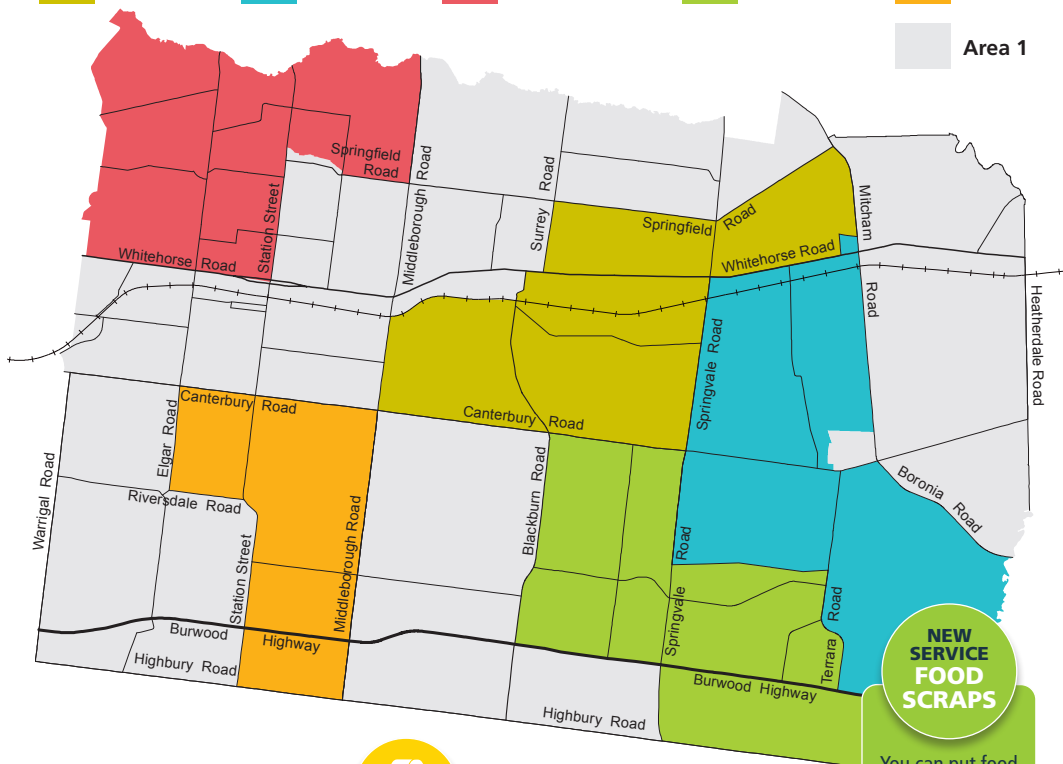

November 2022

Sun	Mon	Tue	Wed	Thu	Fri	Sat
		1	2	3	4	5
6	7	8	9	10	11	12
13	14	15	16	17	18	19
20	21	22	23	24	25	26
27	28	29	30			

December 2022

Sun	Mon	Tue	Wed	Thu	Fri	Sat
				1	2	3
4	5	6	7	8	9	10
11	12	13	14	15	16	17
18	19	20	21	22	23	24
25	26	27	28	29	30	31

Use the map below to find your bin collection day.

Alternatively, visit www.whitehorse.vic.gov.au/bin-collection-day

Monday
 Tuesday
 Wednesday
 Thursday
 Friday

Area 1

**NEW SERVICE
FOOD
SCRAPS**

**Put these items
in your Recycle bin:**