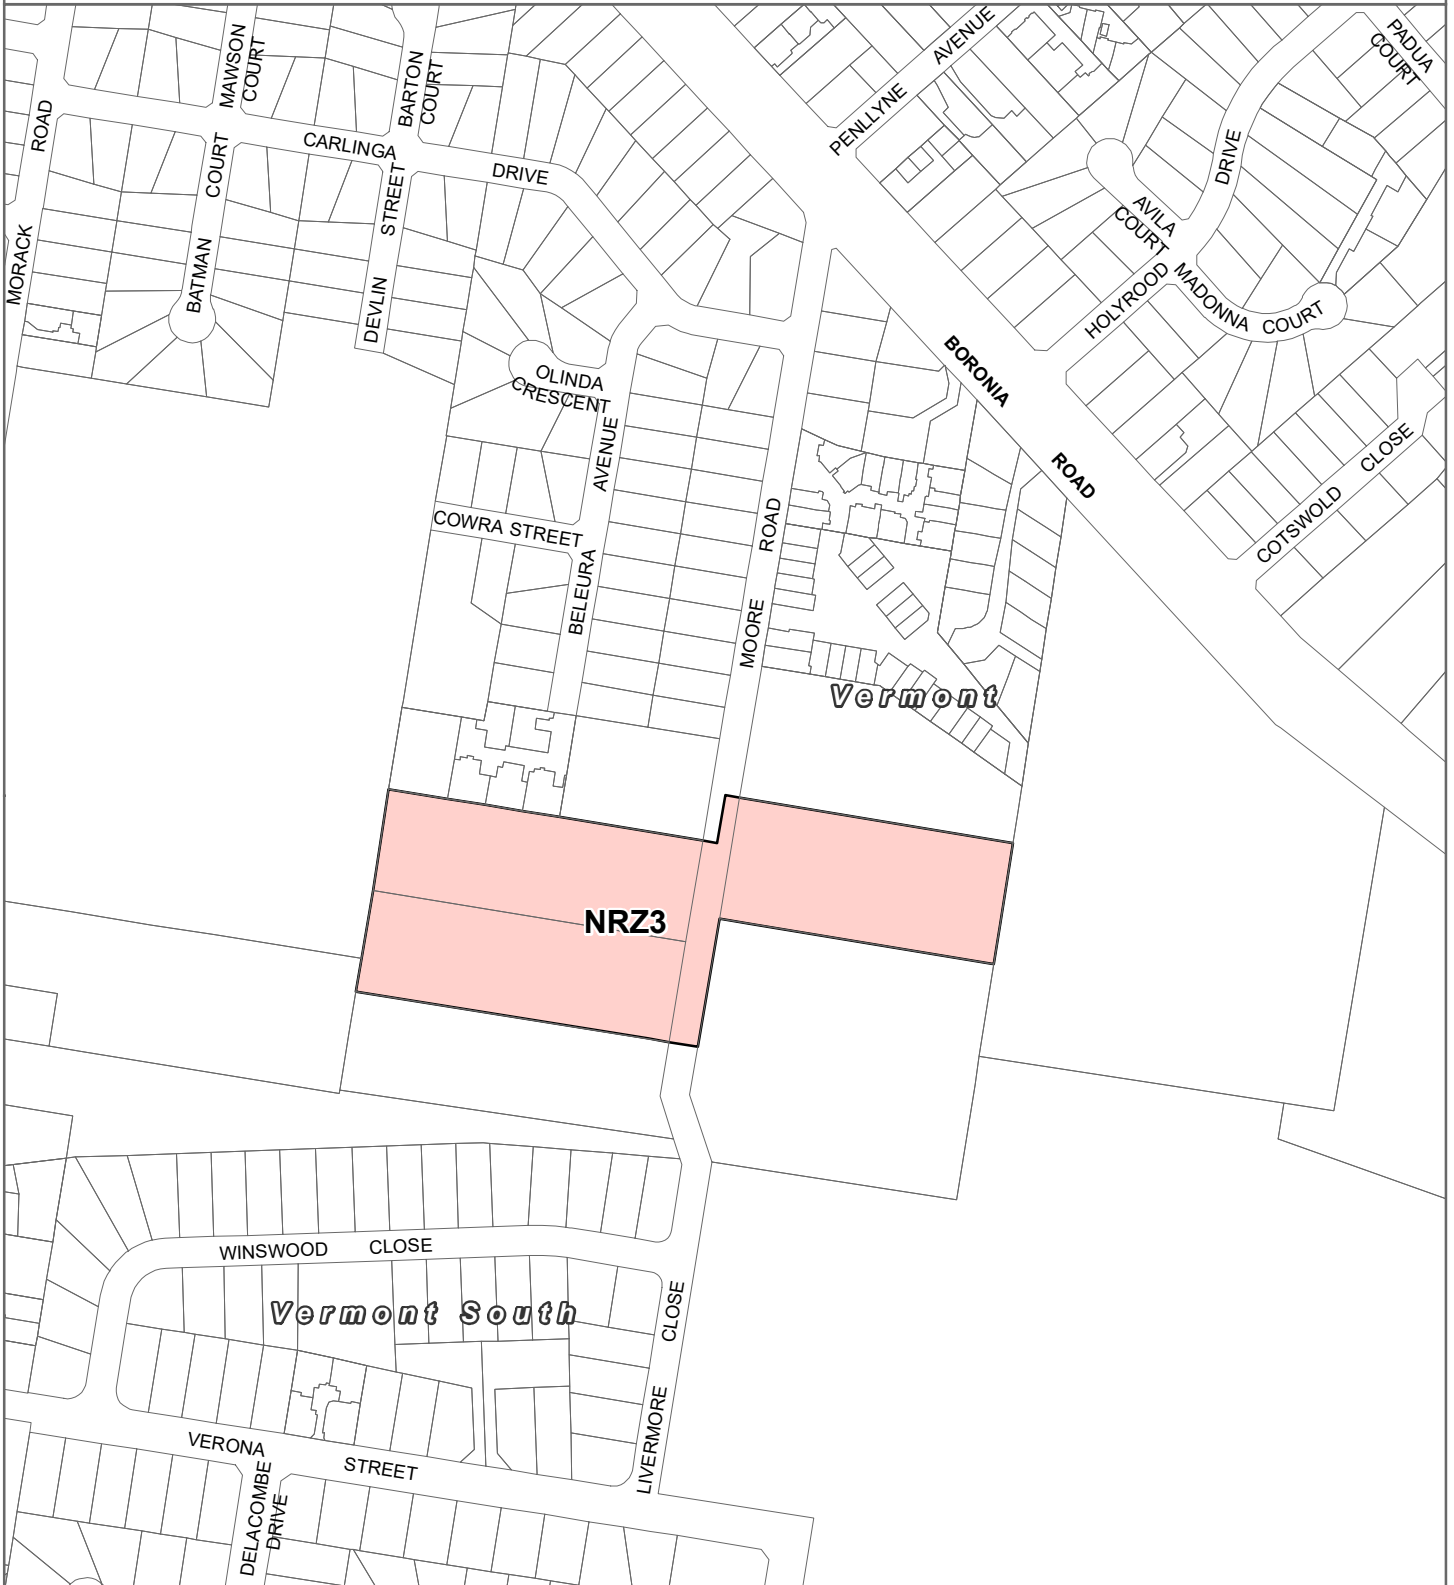

WHITEHORSE PLANNING SCHEME - LOCAL PROVISION AMENDMENT C231whse

LEGEND

- NRZ - Neighbourhood Residential Zone
- Local Government Area

Part of Planning Scheme Map 6

Disclaimer

This publication may be of assistance to you but the State of Victoria and its employees do not guarantee that the publication is without flaw of any kind or is wholly appropriate for your particular purposes and therefore disclaims all liability for any error, loss or other consequence which may arise from you relying on any information in this publication.